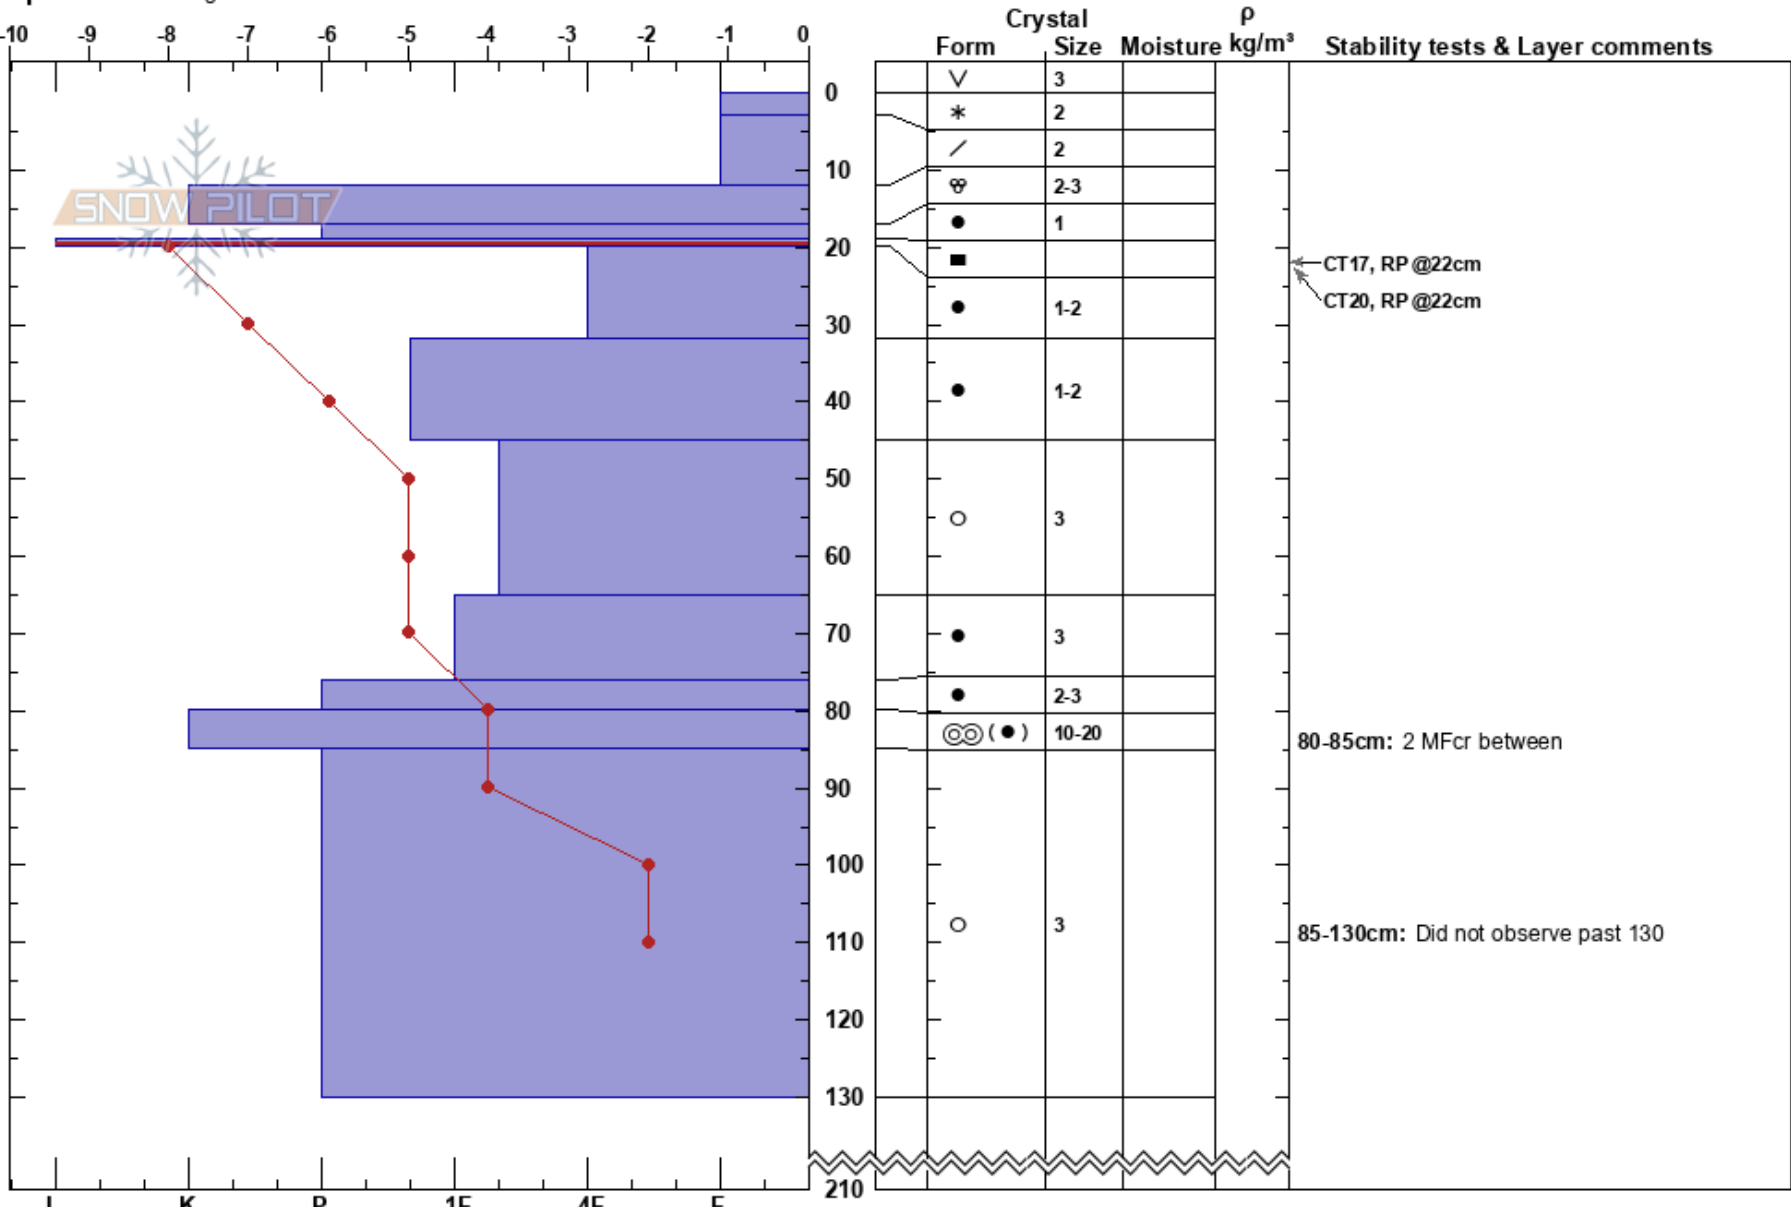

19-20cm: Problematic layer

BC

Co-ord:

Sky Cover: BKN

80-85cm: 2 MFcr between

Elevation: 2100 m

Slope Angle: 17°

Precipitation: NO

85-130cm: Did not observe past 130

Aspect: SE

Wind Loading: no

Wind: N Light Breeze

Specifics: Pit dug in a Ski Area

Notes: