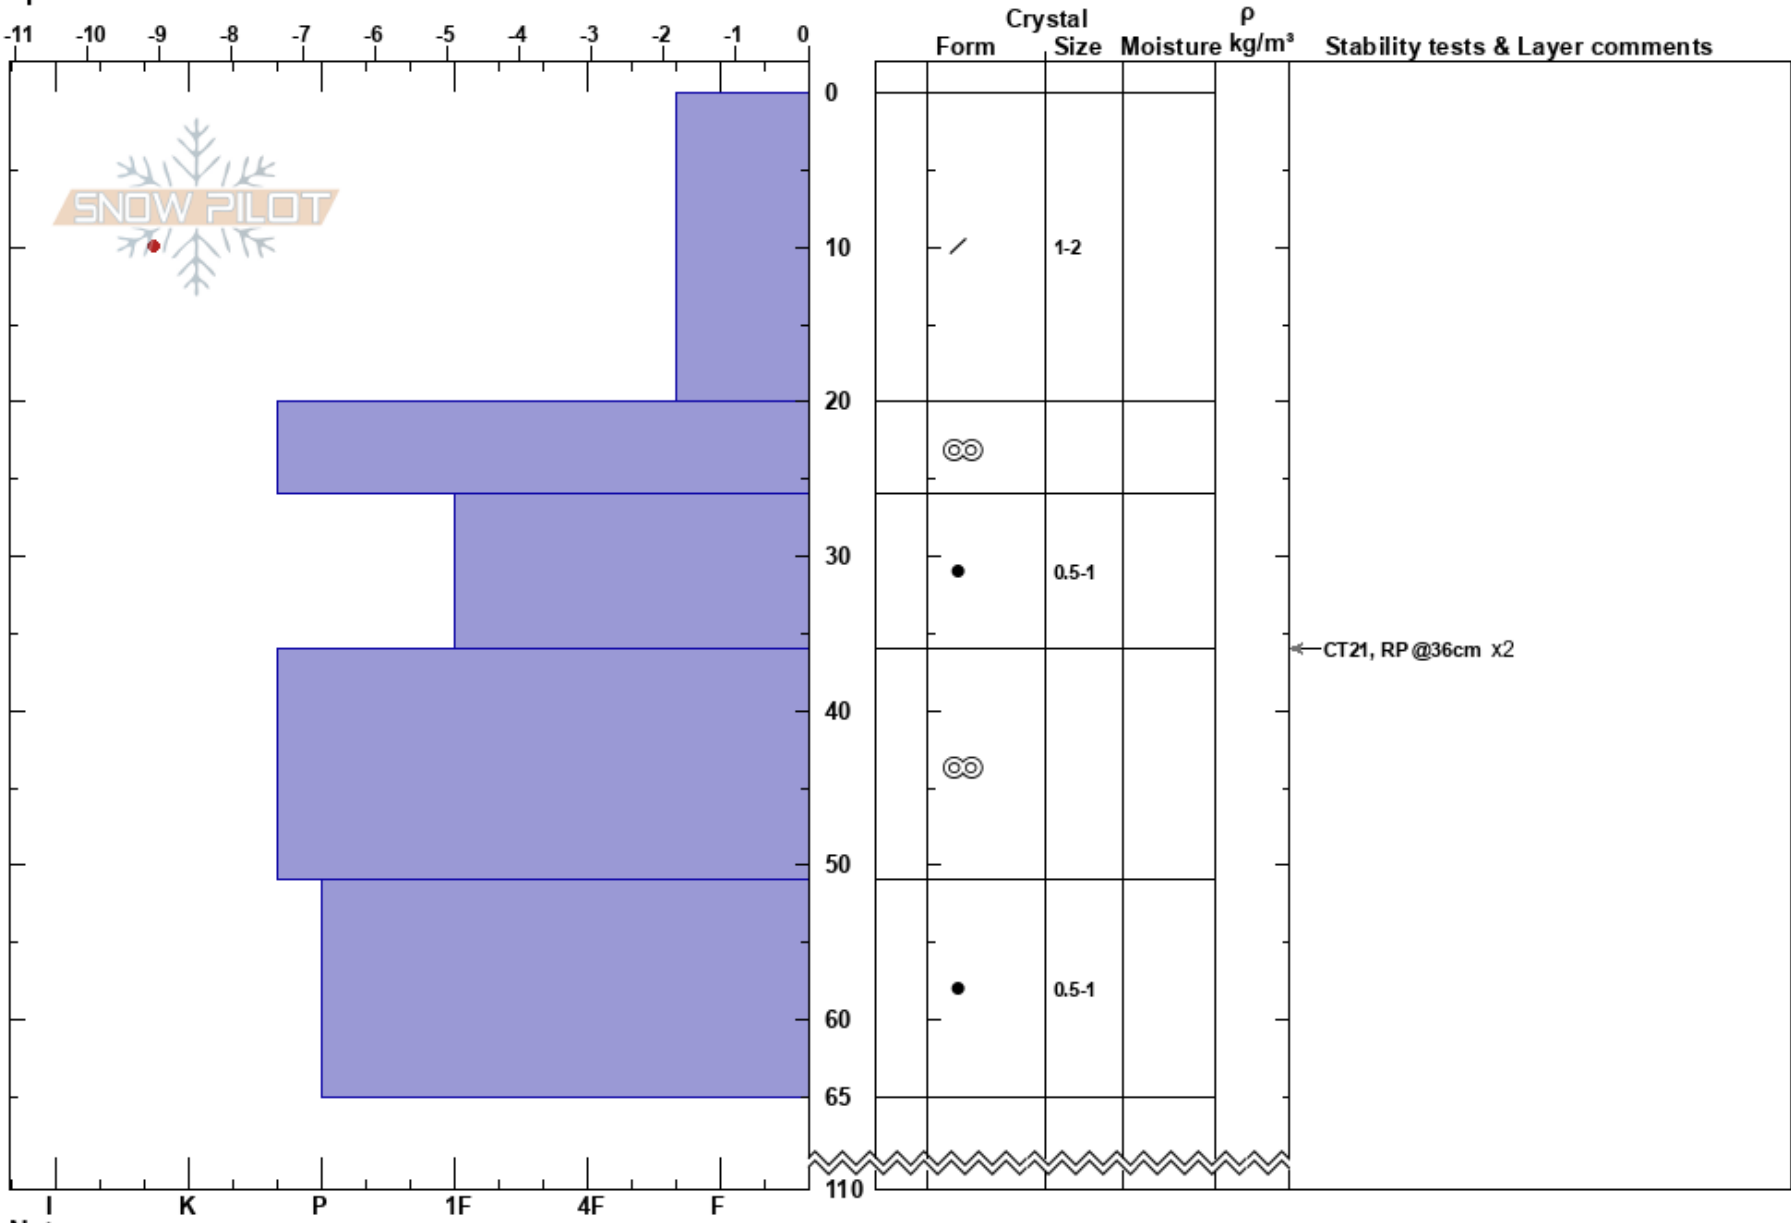

Rowe Shoulder E Aspect Cynthia Werier  
 South Rockies 02/02/2023 - 11:00  
 AB Co-ord:  
 Elevation: 2040 m Slope Angle: 25°  
 Aspect: E Wind Loading: yes  
 Specifics:

Stability: HS:110 Layer Notes:  
 Air Temperature: -10.5°C PF: 30  
 Sky Cover: BKN  
 Precipitation: NO  
 Wind: W Moderate