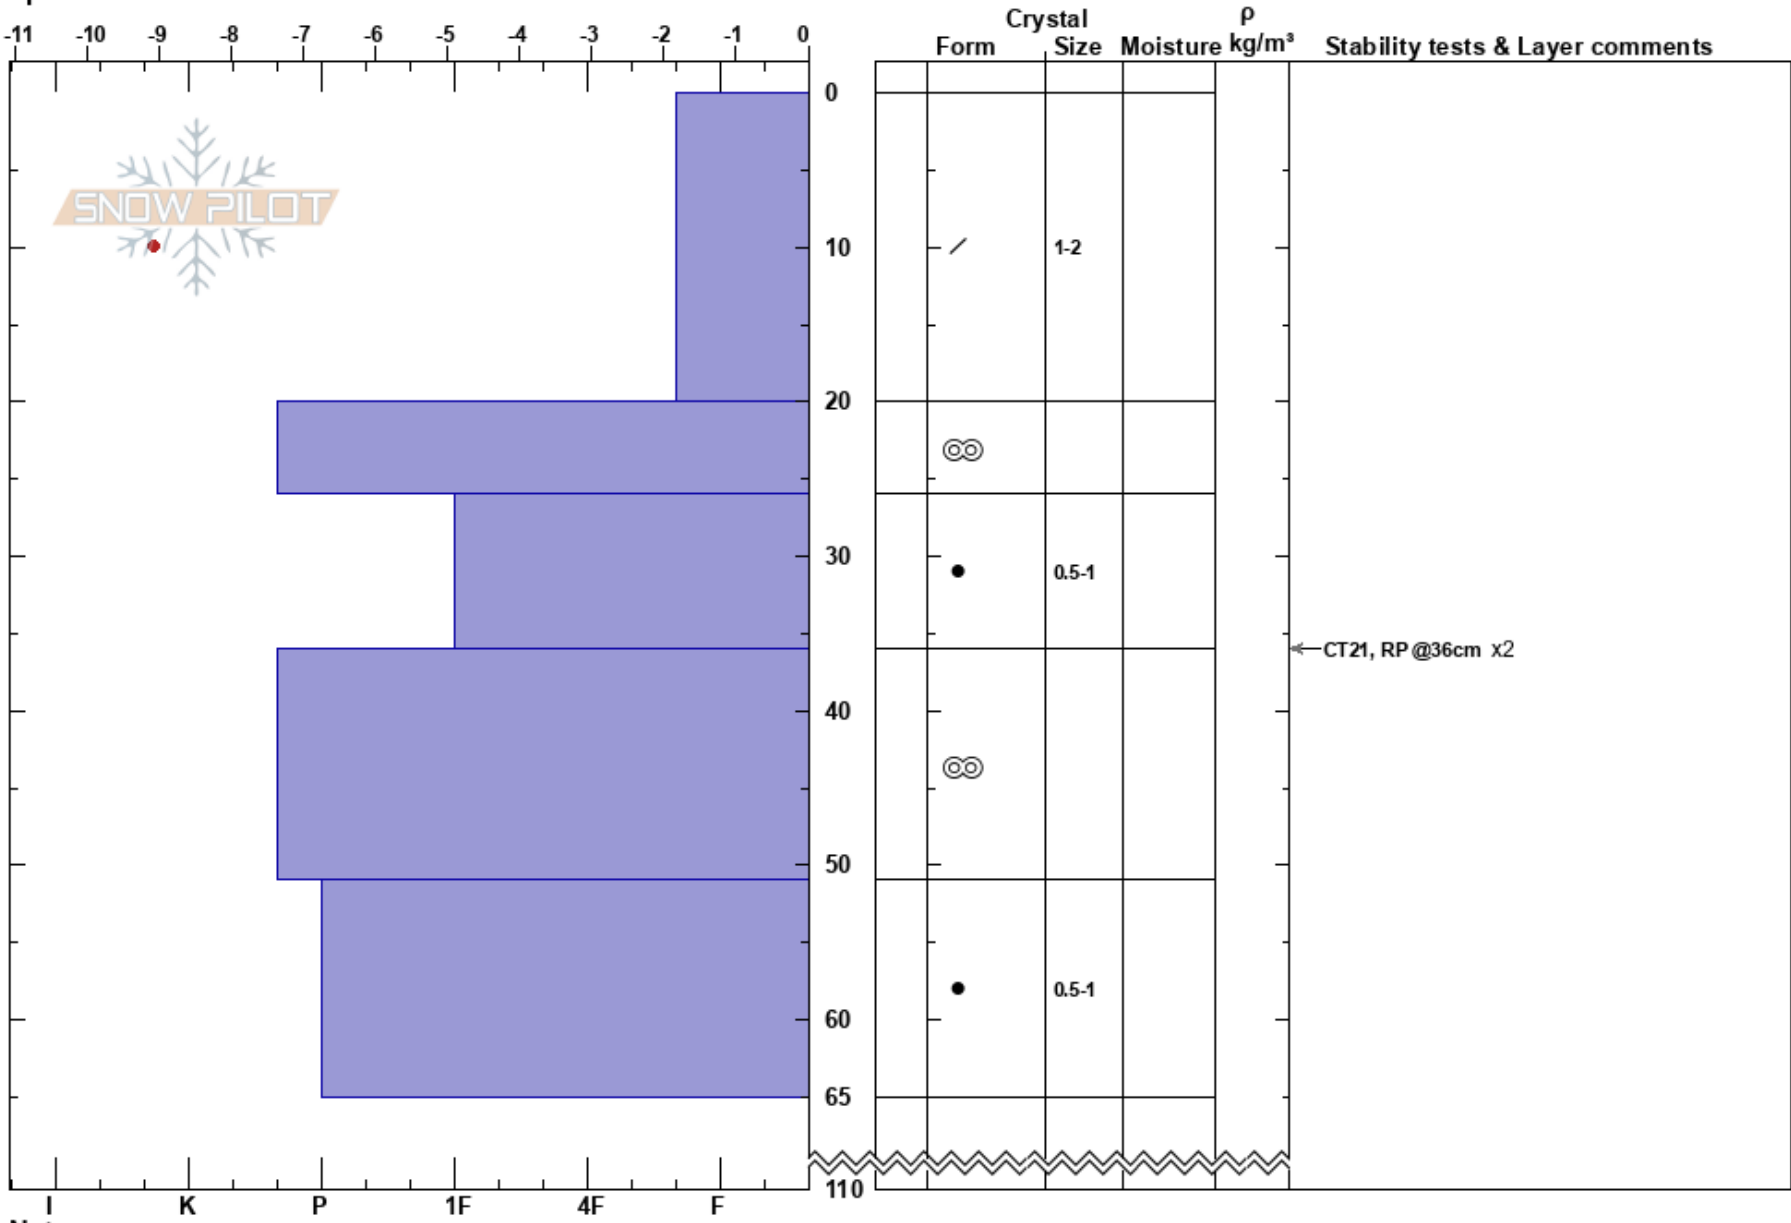

Rowe Shoulder E Aspect Cynthia Werier
 South Rockies 02/02/2023 - 11:00
 AB Co-ord:
 Elevation: 2040 m Slope Angle: 25°
 Aspect: E Wind Loading: yes
 Specifics:

Stability: HS:110 Layer Notes:
 Air Temperature: -10.5°C PF: 30
 Sky Cover: BKN
 Precipitation: NO
 Wind: W Moderate