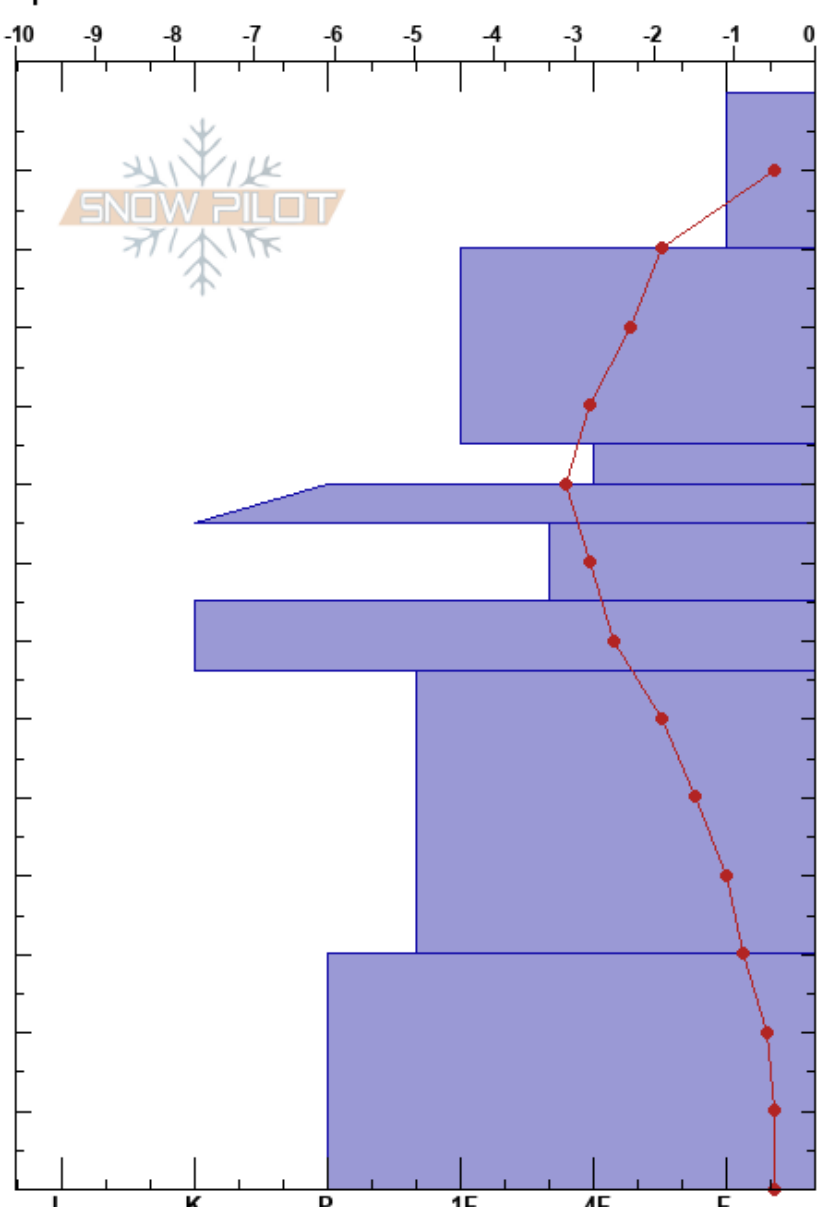

Forum Ridge E
 South Rockies
 AB
 Elevation: 1850 m
 Aspect: E
 Specifics:

Cynthia Werier
 08/02/2023 - 12:30
 Co-ord: 11U 714932E 5433068N
 Slope Angle: 32°
 Wind Loading: previous

Stability: HS: 140
 Air Temperature: -4.3°C PF: 30
 Sky Cover: SCT
 Precipitation: NO
 Wind: Calm

Form	Crystal		ρ kg/m ³	Stability tests & Layer comments
	Size	Moisture		
+	1-2			
•	0.5-1			
◻	1			← CT11, SC @45cm on Jan Crust
⊙⊙				
◻	0.5-1			← CT23, SC @65cm
⊙⊙				
•	1-2			
⊙⊙				110-140cm: early season crust complex