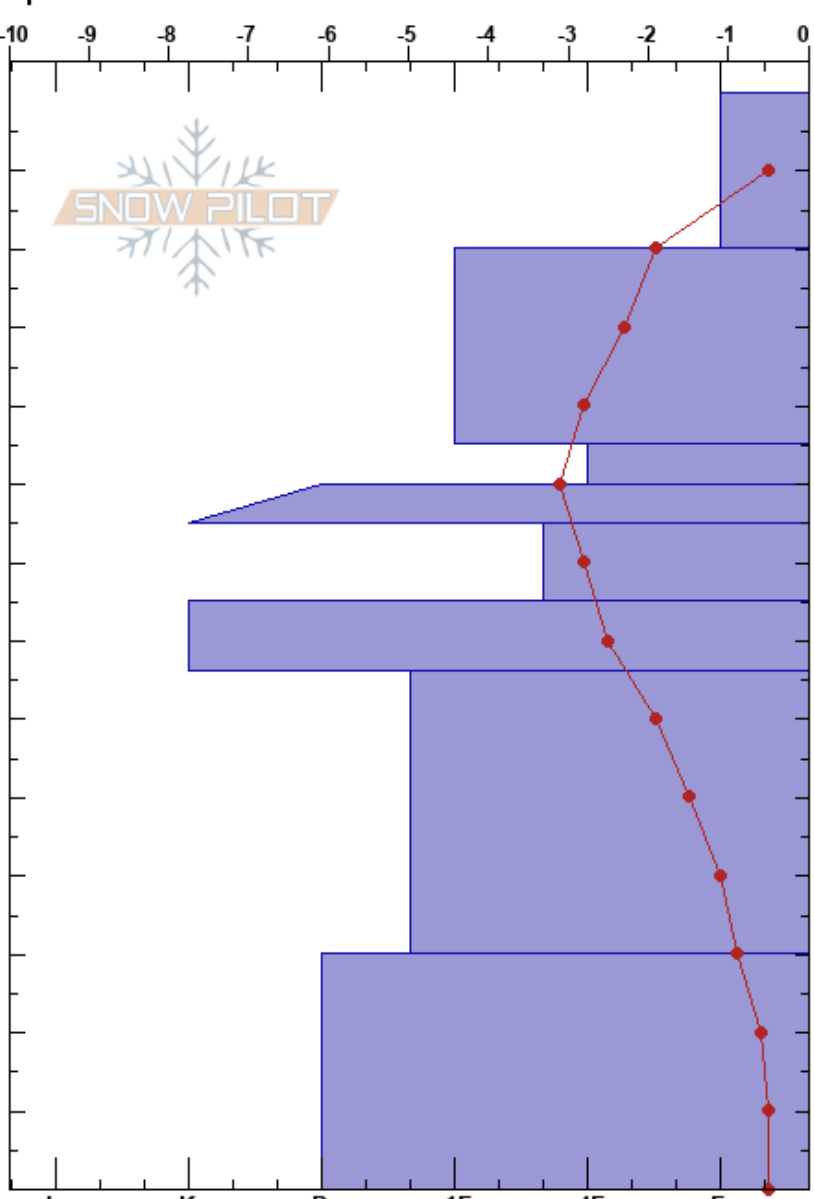

Forum Ridge E  
 South Rockies  
 AB  
 Elevation: 1850 m  
 Aspect: E  
 Specifics:

Cynthia Werier  
 08/02/2023 - 12:30  
 Co-ord: 11U 714932E 5433068N  
 Slope Angle: 32°  
 Wind Loading: previous

Stability: HS: 140  
 Air Temperature: -4.3°C PF: 30  
 Sky Cover: SCT  
 Precipitation: NO  
 Wind: Calm  
 Layer Notes: 110-140cm: early season crust complex

Form	Crystal		$\rho$ kg/m <sup>3</sup>	Stability tests & Layer comments
	Size	Moisture		
+	1-2			
•	0.5-1			
◻	1			← CT11, SC @45cm on Jan Crust
⊙⊙				
◻	0.5-1			← CT23, SC @65cm
⊙⊙				
•	1-2			
⊙⊙				110-140cm: early season crust complex