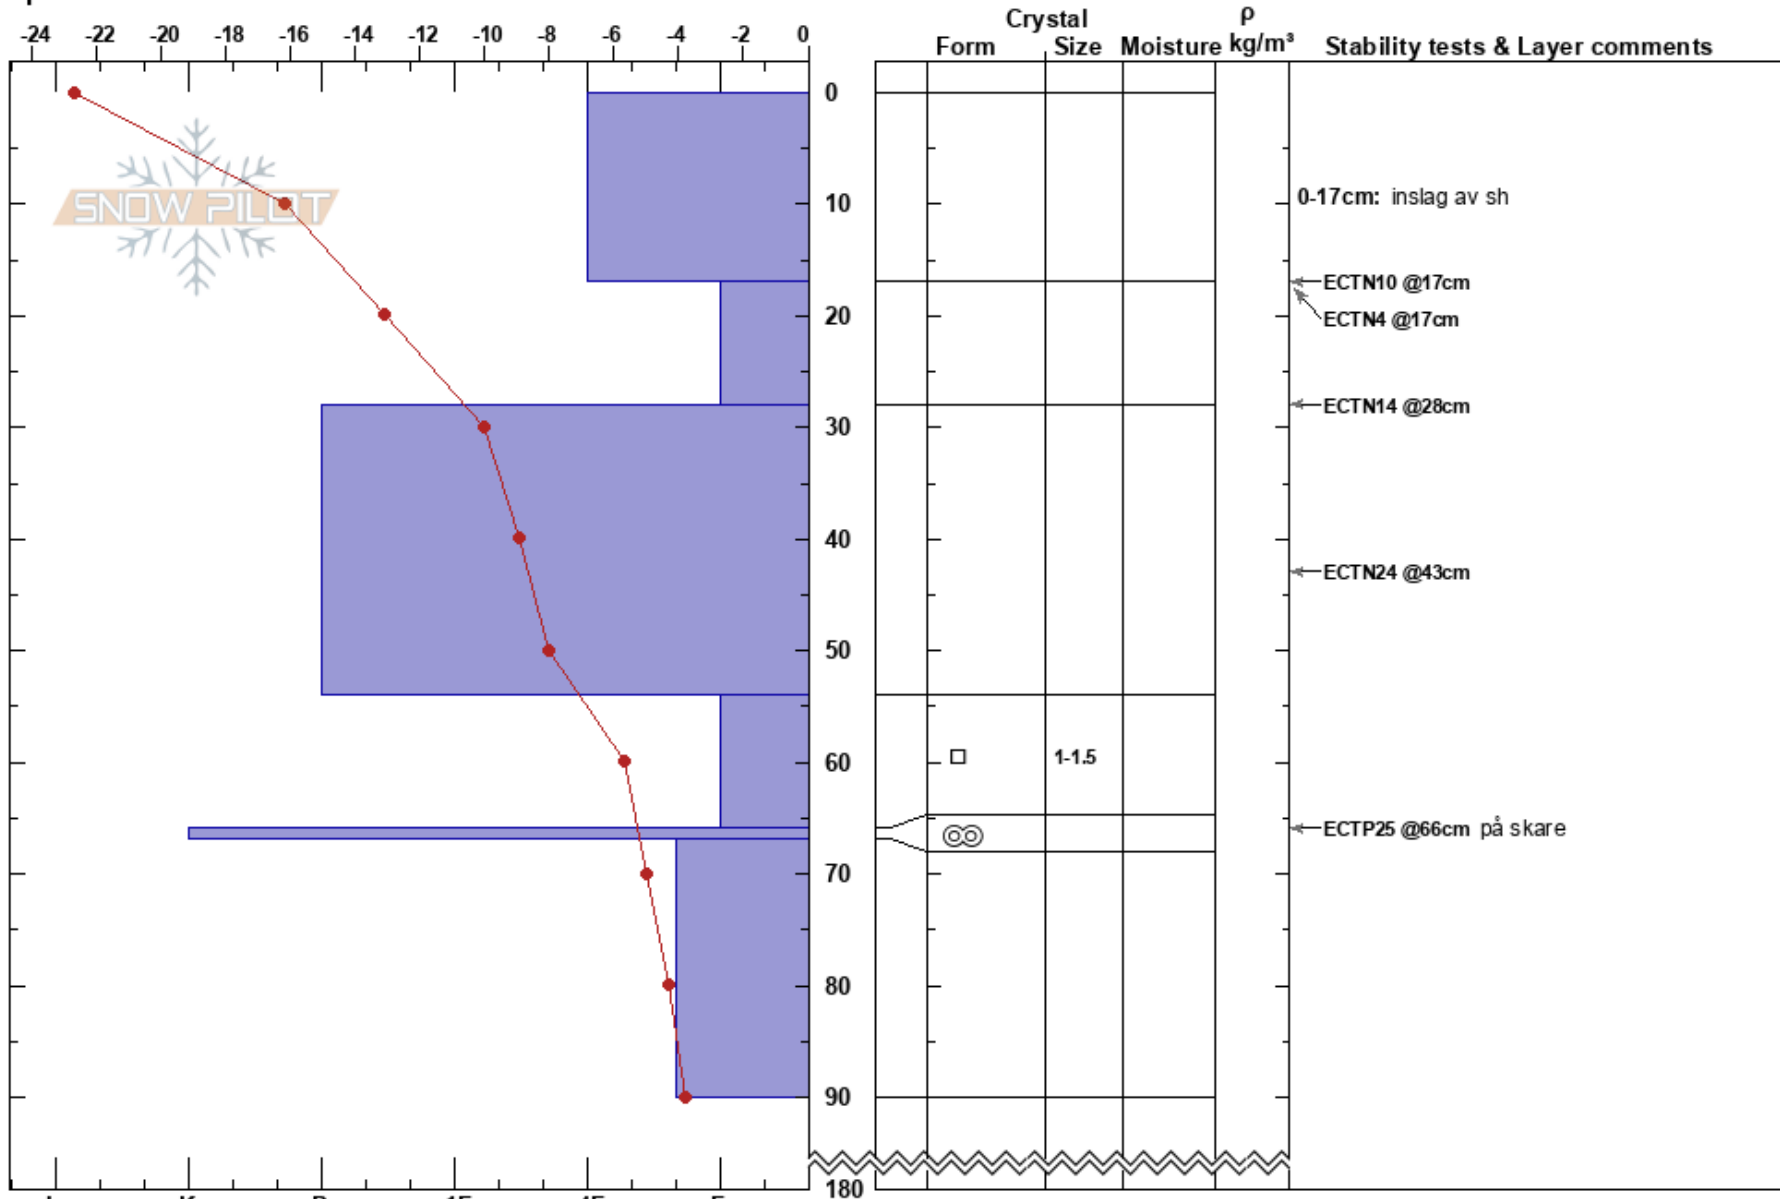

Arfjället Gausjosjö  
 Västra Vindelfjällen  
 Sweden  
 Elevation: 631 m  
 Aspect: 4°  
 Specifics:

Mojo Andersson  
 27/03/2023 - 11:30  
 Co-ord: 66.02050N, 14.88988E  
 Slope Angle: 30°  
 Wind Loading:

Stability: **HS: 180**  
 Air Temperature: -22.7°C  
 Sky Cover: CLR  
 Precipitation: NO  
 Wind: Calm

0-17cm: inslag av sh

Notes: