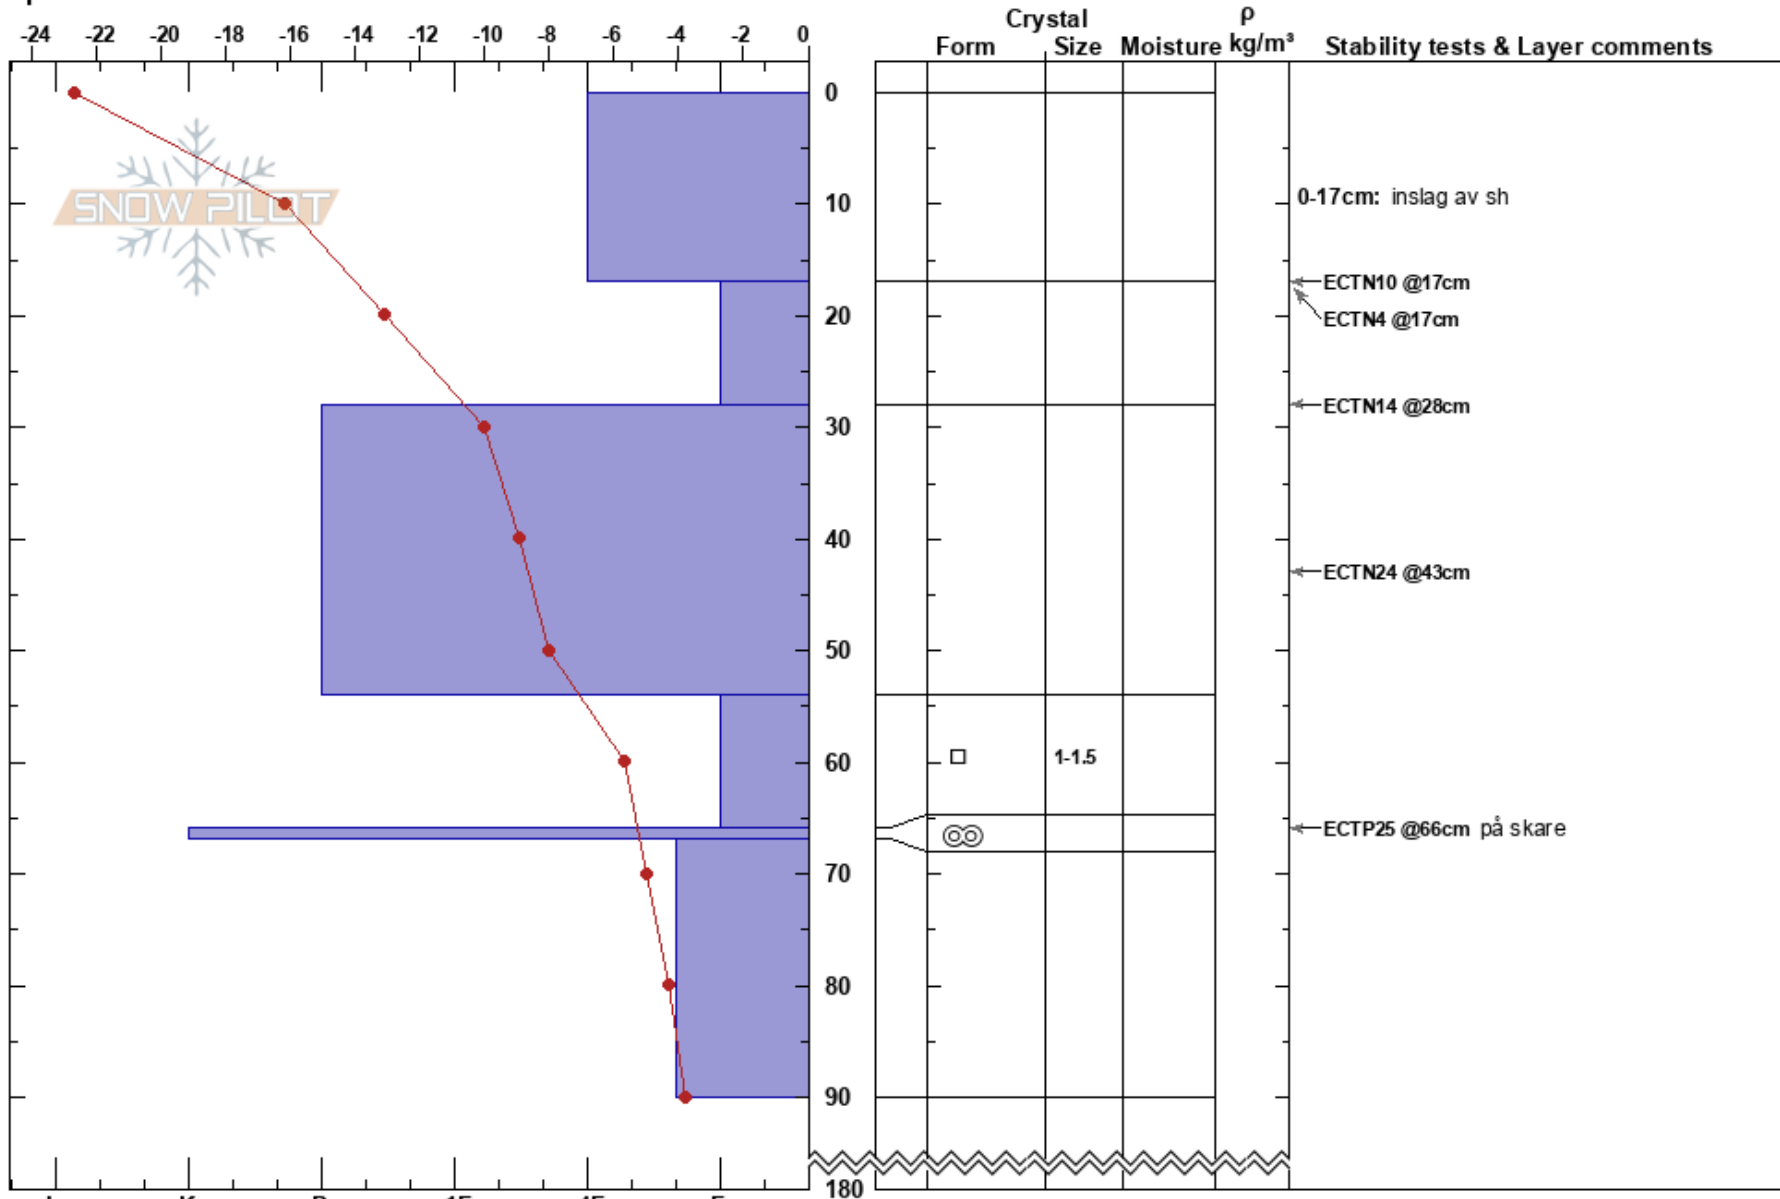

Arfjället Gausjosjö
 Västra Vindelfjällen
 Sweden
 Elevation: 631 m
 Aspect: 4°
 Specifics:

Mojo Andersson
 27/03/2023 - 11:30
 Co-ord: 66.02050N, 14.88988E
 Slope Angle: 30°
 Wind Loading:

Stability: **HS: 180**
 Air Temperature: -22.7°C
 Sky Cover: CLR
 Precipitation: NO
 Wind: Calm

0-17cm: inslag av sh

Notes: