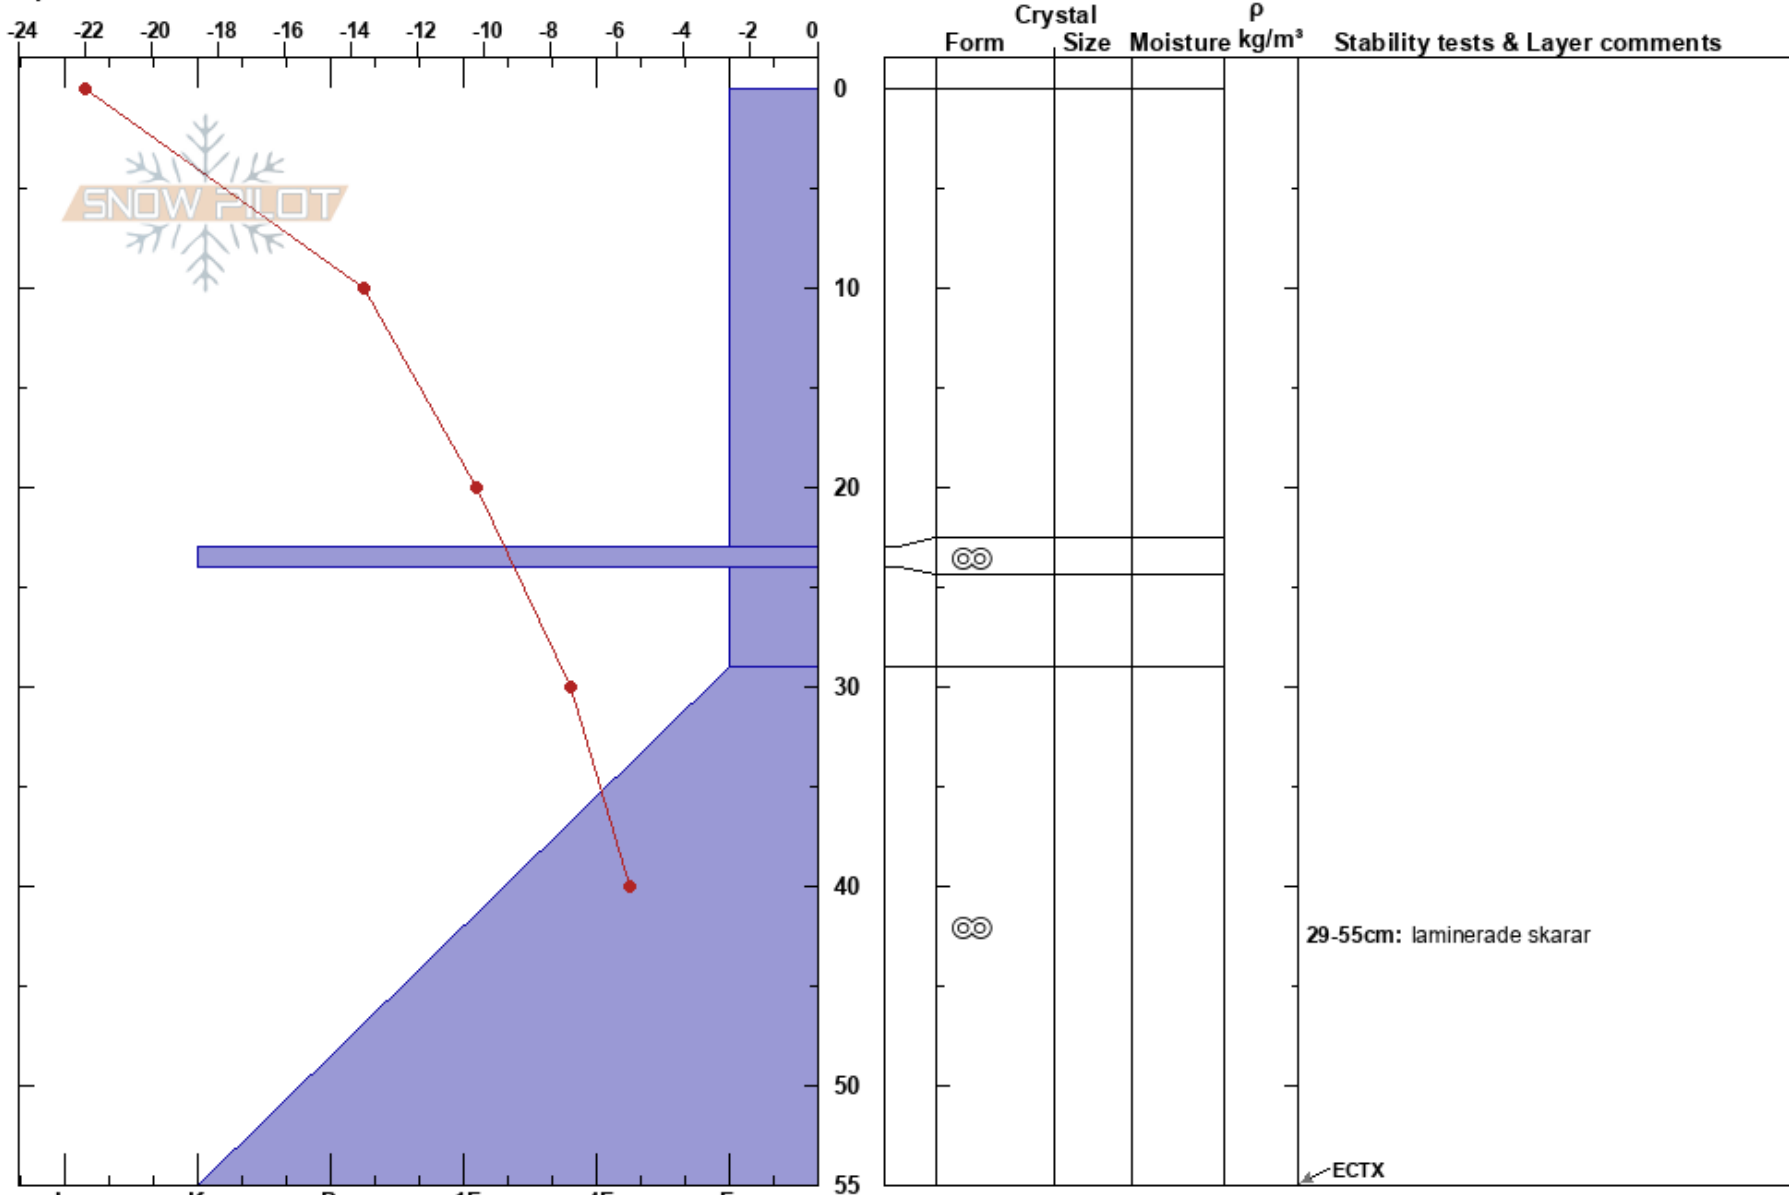

Artfjället Vilasund
 Västra Vindelfjällen
 Sweden
 Elevation: 612 m
 Aspect: 8°
 Specifics:

Mojo Andersson
 27/03/2023 - 10:45
 Co-ord: 66.02078N, 14.92108E
 Slope Angle: 28°
 Wind Loading:

Stability: HS:55
 Air Temperature: -14.4°C
 Sky Cover: CLR
 Precipitation: NO
 Wind: Calm
 Layer Notes:
 29-55cm: laminerade skarar

Form	Crystal Size	Moisture	ρ kg/m³	Stability tests & Layer comments
	⊙⊙			
	⊙⊙			29-55cm: laminerade skarar
				ECTX

Notes: