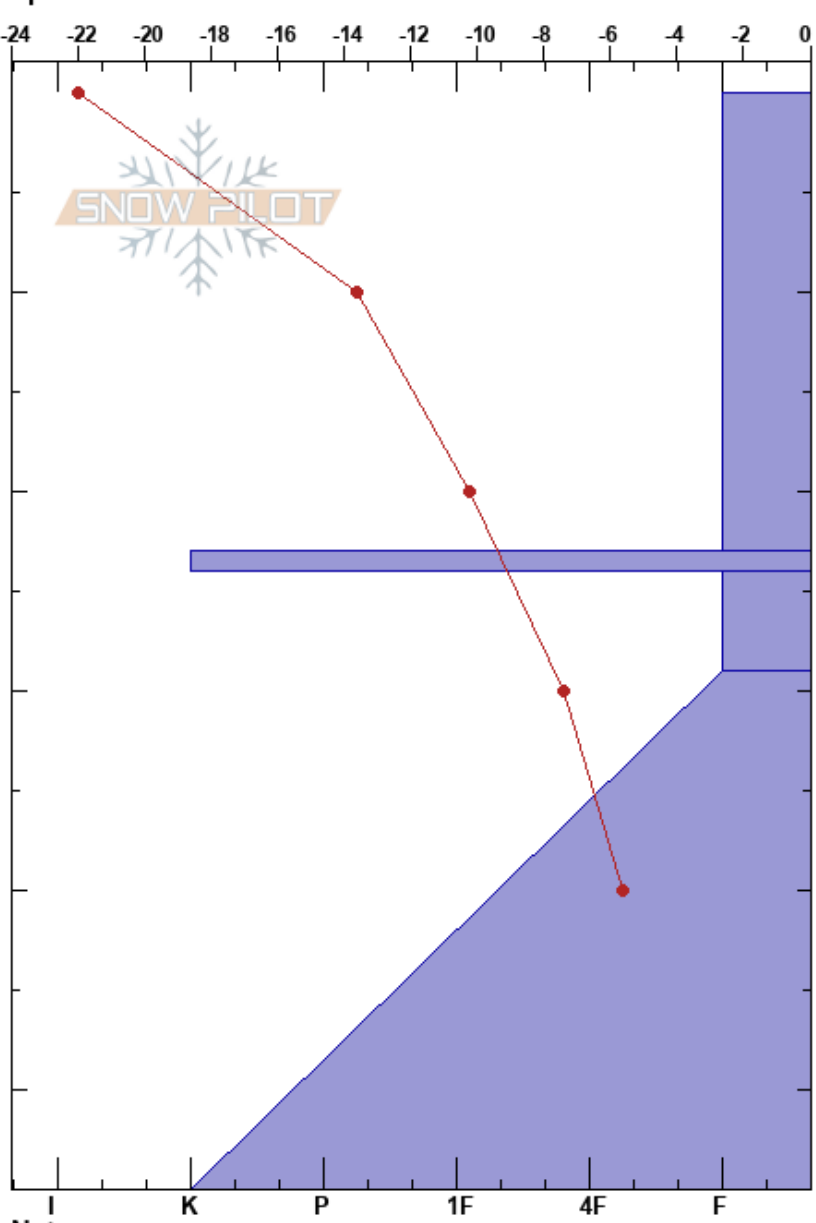

Artfjället Vilasund  
 Västra Vindelfjällen  
 Sweden  
 Elevation: 612 m  
 Aspect: 8°  
 Specifics:

Mojo Andersson  
 27/03/2023 - 10:45  
 Co-ord: 66.02078N, 14.92108E  
 Slope Angle: 28°  
 Wind Loading:

Stability: HS:55  
 Air Temperature: -14.4°C  
 Sky Cover: CLR  
 Precipitation: NO  
 Wind: Calm  
 Layer Notes:  
 29-55cm: laminerade skarar

Form	Crystal Size	Moisture	ρ kg/m³	Stability tests & Layer comments
	⊙⊙			
	⊙⊙			29-55cm: laminerade skarar
				ECTX