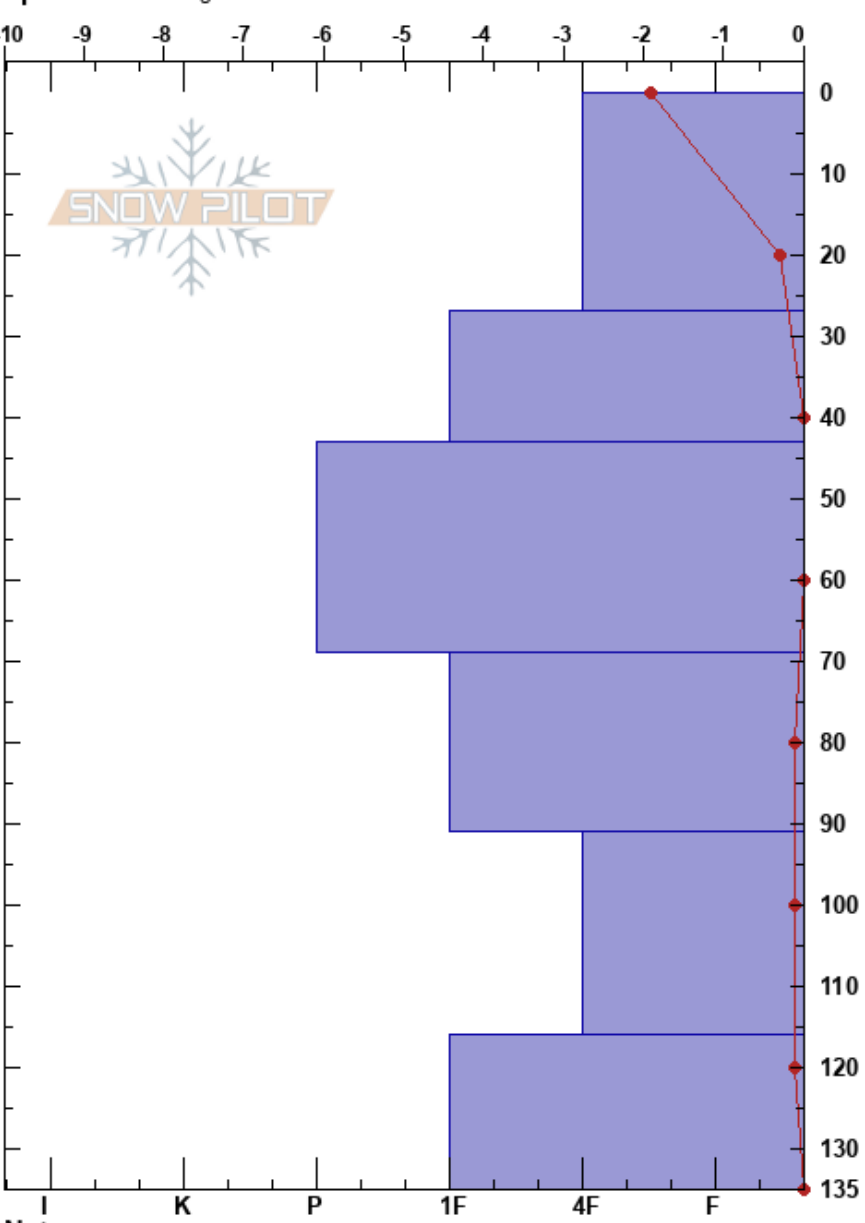

Snow pit 1
 Switzerland
 Elevation: 2130 m
 Aspect:
 Specifics: Pit dug in a Ski Area

Holly Blanks
 26/03/2023 - 15:00
 Co-ord: 46.40804N, 8.10140E
 Slope Angle:
 Wind Loading:

Stability:
 Air Temperature: -2°C
 Sky Cover: FEW
 Precipitation: S2
 Wind: Calm

HS: 135
 Layer Notes:
 0-27cm: Problematic layer

Depth (cm)	Crystal		Moisture	ρ kg/m ³	Stability tests & Layer comments
	Form	Size			
0				262.5	
20	+	1	D		
30	/	1	D	392.7	
40					
50				393.6	
60	□	0.5	D		
70				398.1	
80	□	0.5	D-M		
90				405.2	
100	○	2.5	D-M		
110					
120	○	2.5	D-M	413.6	
135				413	