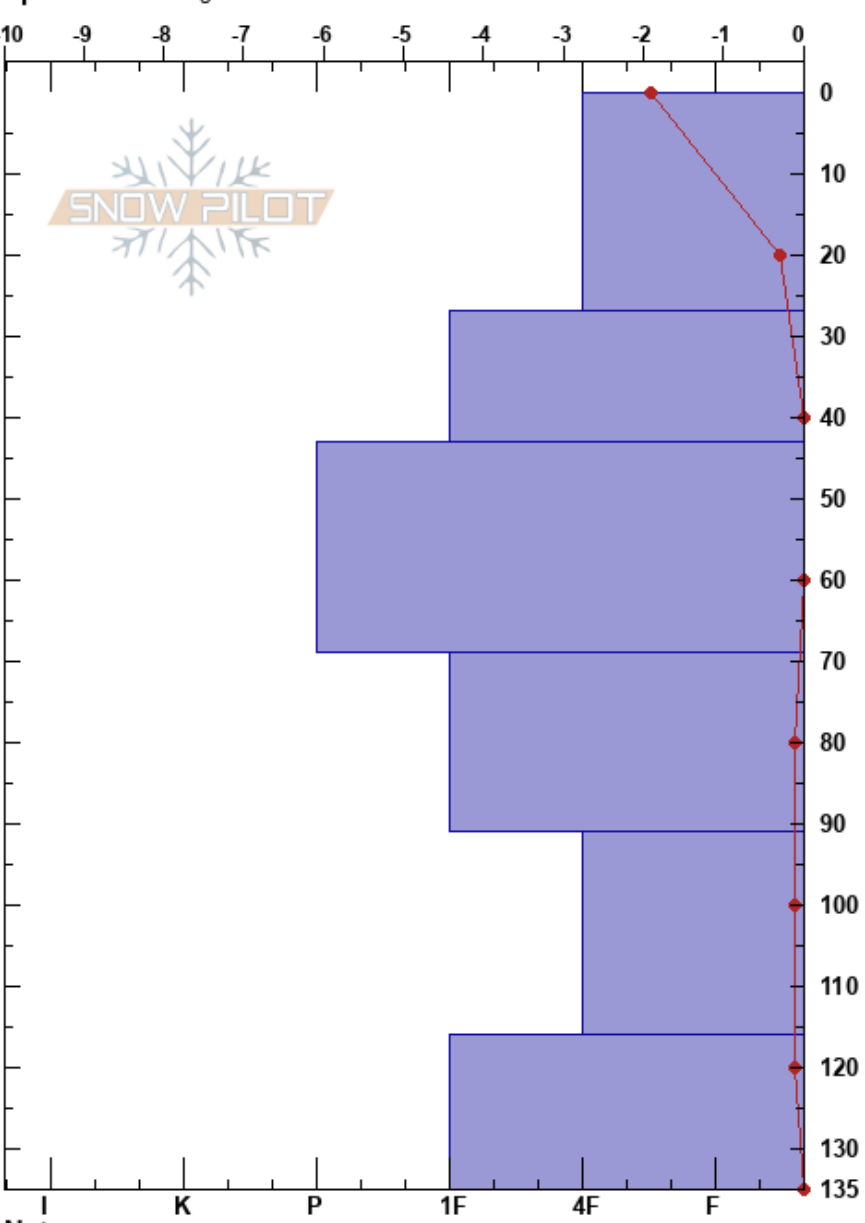

Snow pit 1
 Switzerland
 Elevation: 2130 m
 Aspect:
 Specifics: Pit dug in a Ski Area

Holly Blanks
 26/03/2023 - 15:00
 Co-ord: 46.40804N, 8.10140E
 Slope Angle:
 Wind Loading:

Stability:
 Air Temperature: -2°C
 Sky Cover: FEW
 Precipitation: S2
 Wind: Calm

HS: 135
 Layer Notes:
 0-27cm: Problematic layer

Depth (cm)	Crystal		Moisture	ρ kg/m ³	Stability tests & Layer comments
	Form	Size			
0				262.5	
0-27	+	1	D		
27-30				292.7	
30-40	/	1	D		
40-50				303.6	
50-60	□	0.5	D		
60-70				308.1	
70-80	□	0.5	D-M		
80-90				306.2	
90-100	○	2.5	D-M		
100-110					
110-120	○	2.5	D-M	413.6	
120-135					
				413	