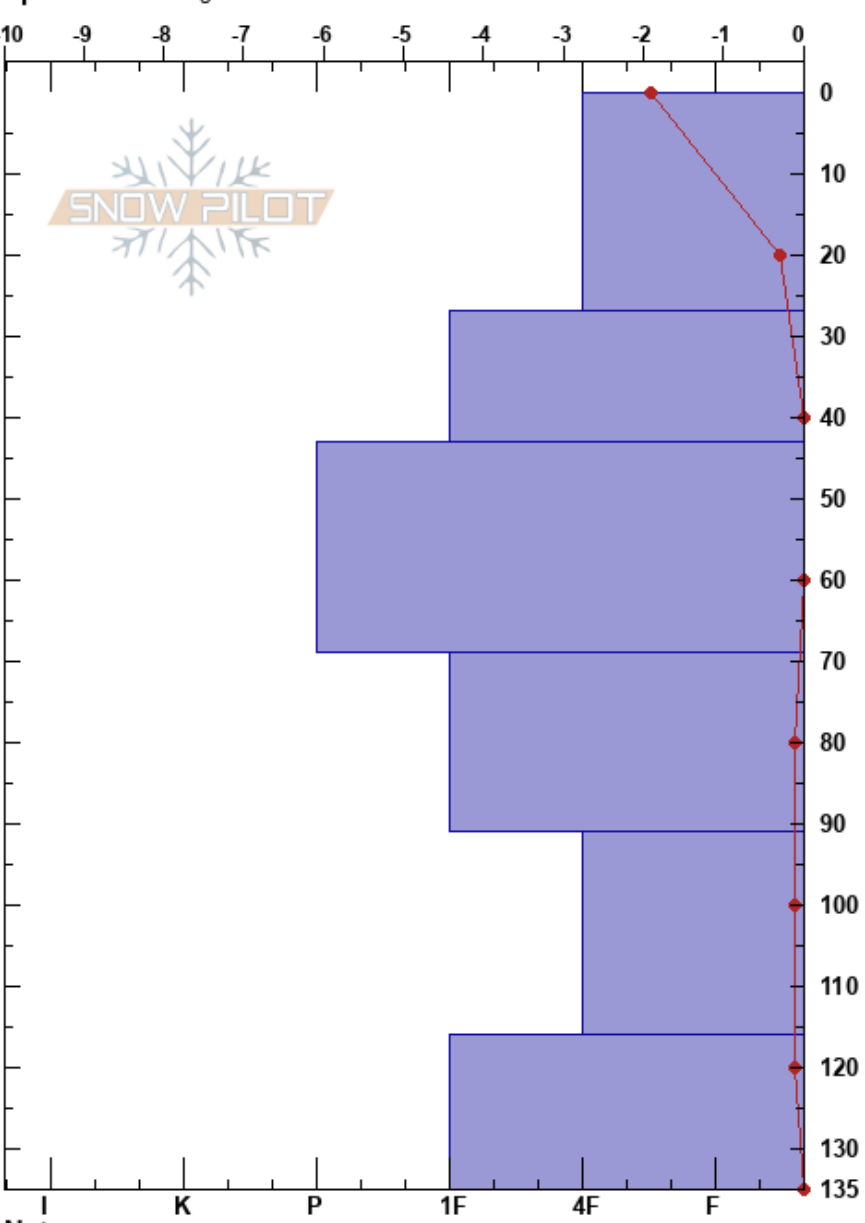

Snow pit 1
 Switzerland
 Elevation: 2130 m
 Aspect:
 Specifics: Pit dug in a Ski Area

Holly Blanks
 26/03/2023 - 15:00
 Co-ord: 46.40804N, 8.10140E
 Slope Angle:
 Wind Loading:

Stability:
 Air Temperature: -2°C
 Sky Cover: FEW
 Precipitation: S2
 Wind: Calm

HS: 135
 Layer Notes:
 0-27cm: Problematic layer

Depth (cm)	Crystal		Moisture	ρ kg/m ³	Stability tests & Layer comments
	Form	Size			
0				262.5	
20	+	1	D		
30	/	1	D	392.7	
40					
60	□	0.5	D	393.6	
80	□	0.5	D-M	398.1	
100	○	2.5	D-M	405.2	
120	○	2.5	D-M	413.6	
135				413	