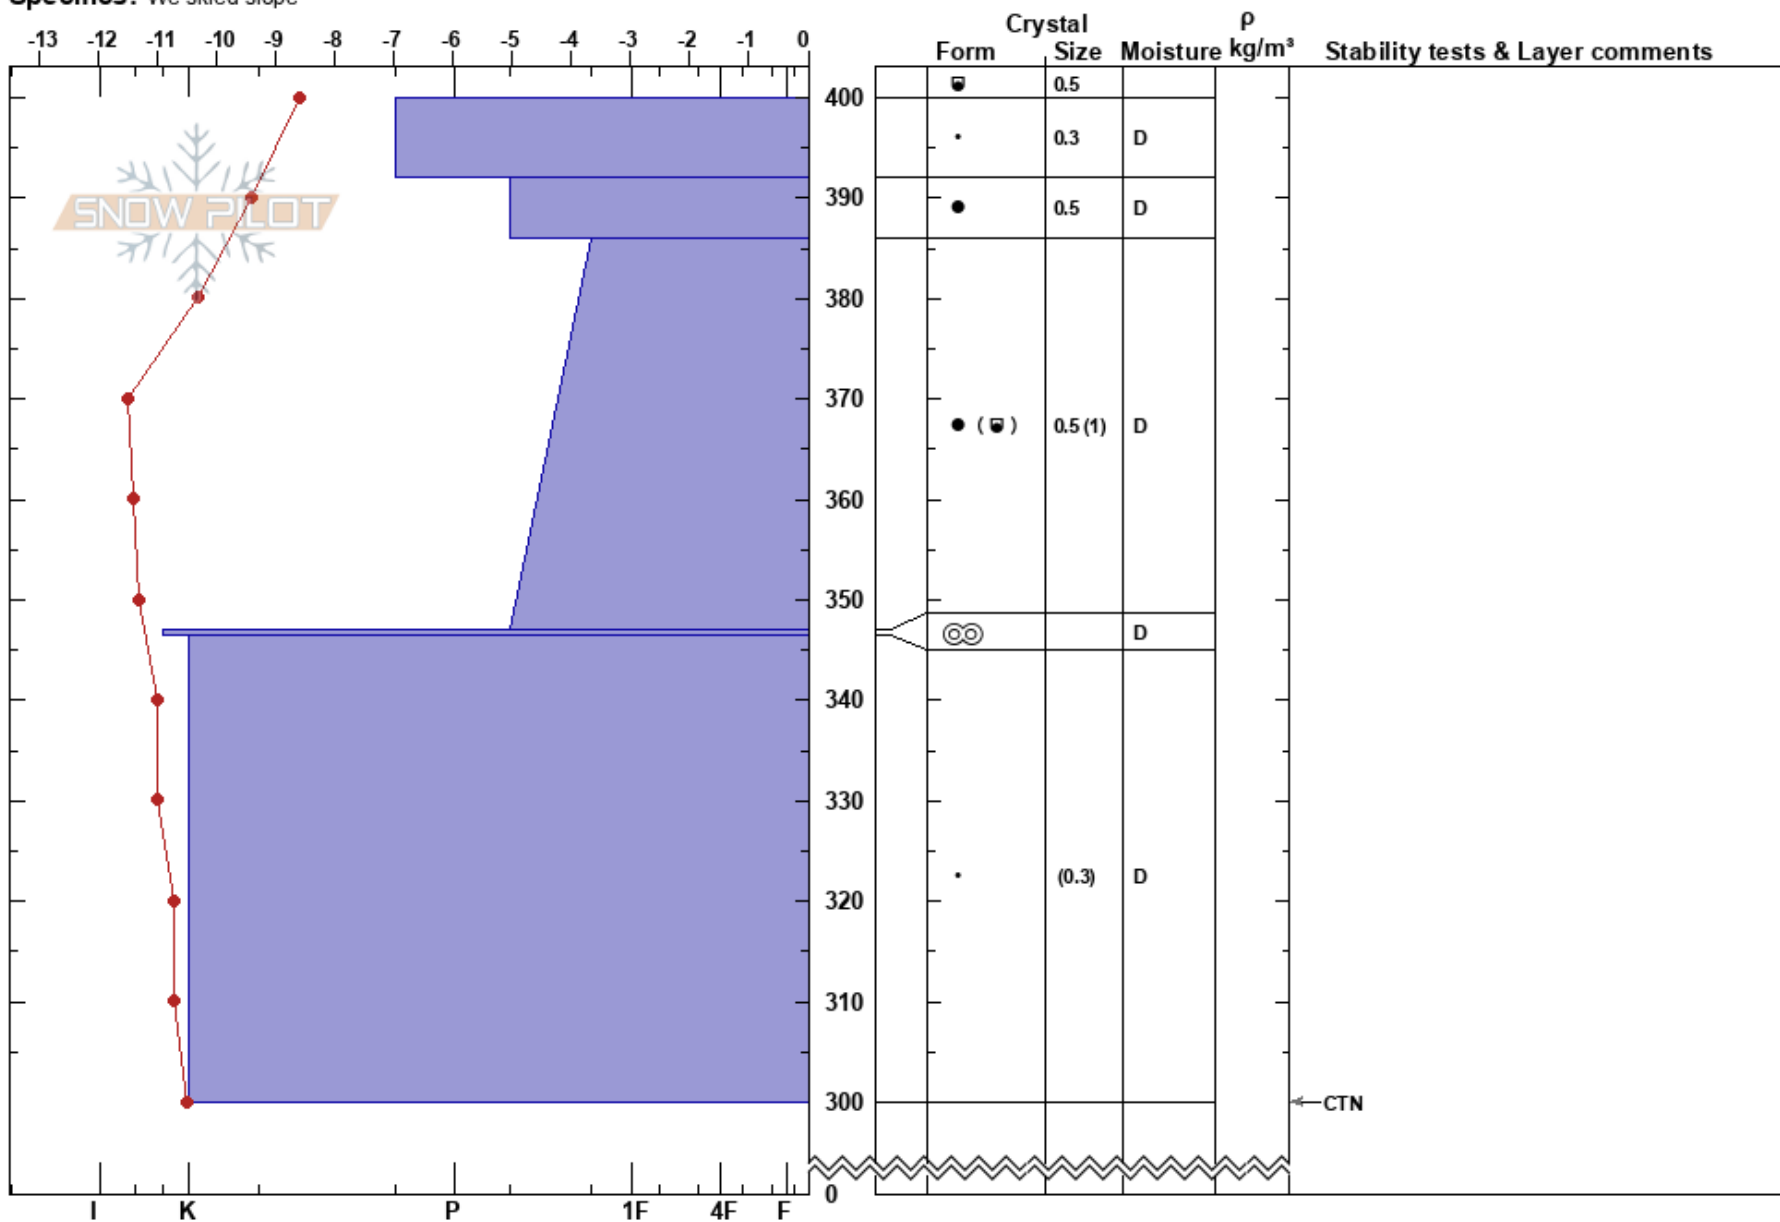

Kumroch av.path_7
 Kamchatka
 Russia
Elevation: 1040 m
Aspect: E
Specifics: We skied slope

Mikhail Ryabchikov
 27/03/2023 - 15:50
Co-ord:
Slope Angle: 27°
Wind Loading: previous

Stability: Very Good **HS:**400 **Layer Notes:**
Air Temperature: -4.1°C **PF:** 1
Sky Cover: SCT
Precipitation: NO
Wind: W Light Breeze