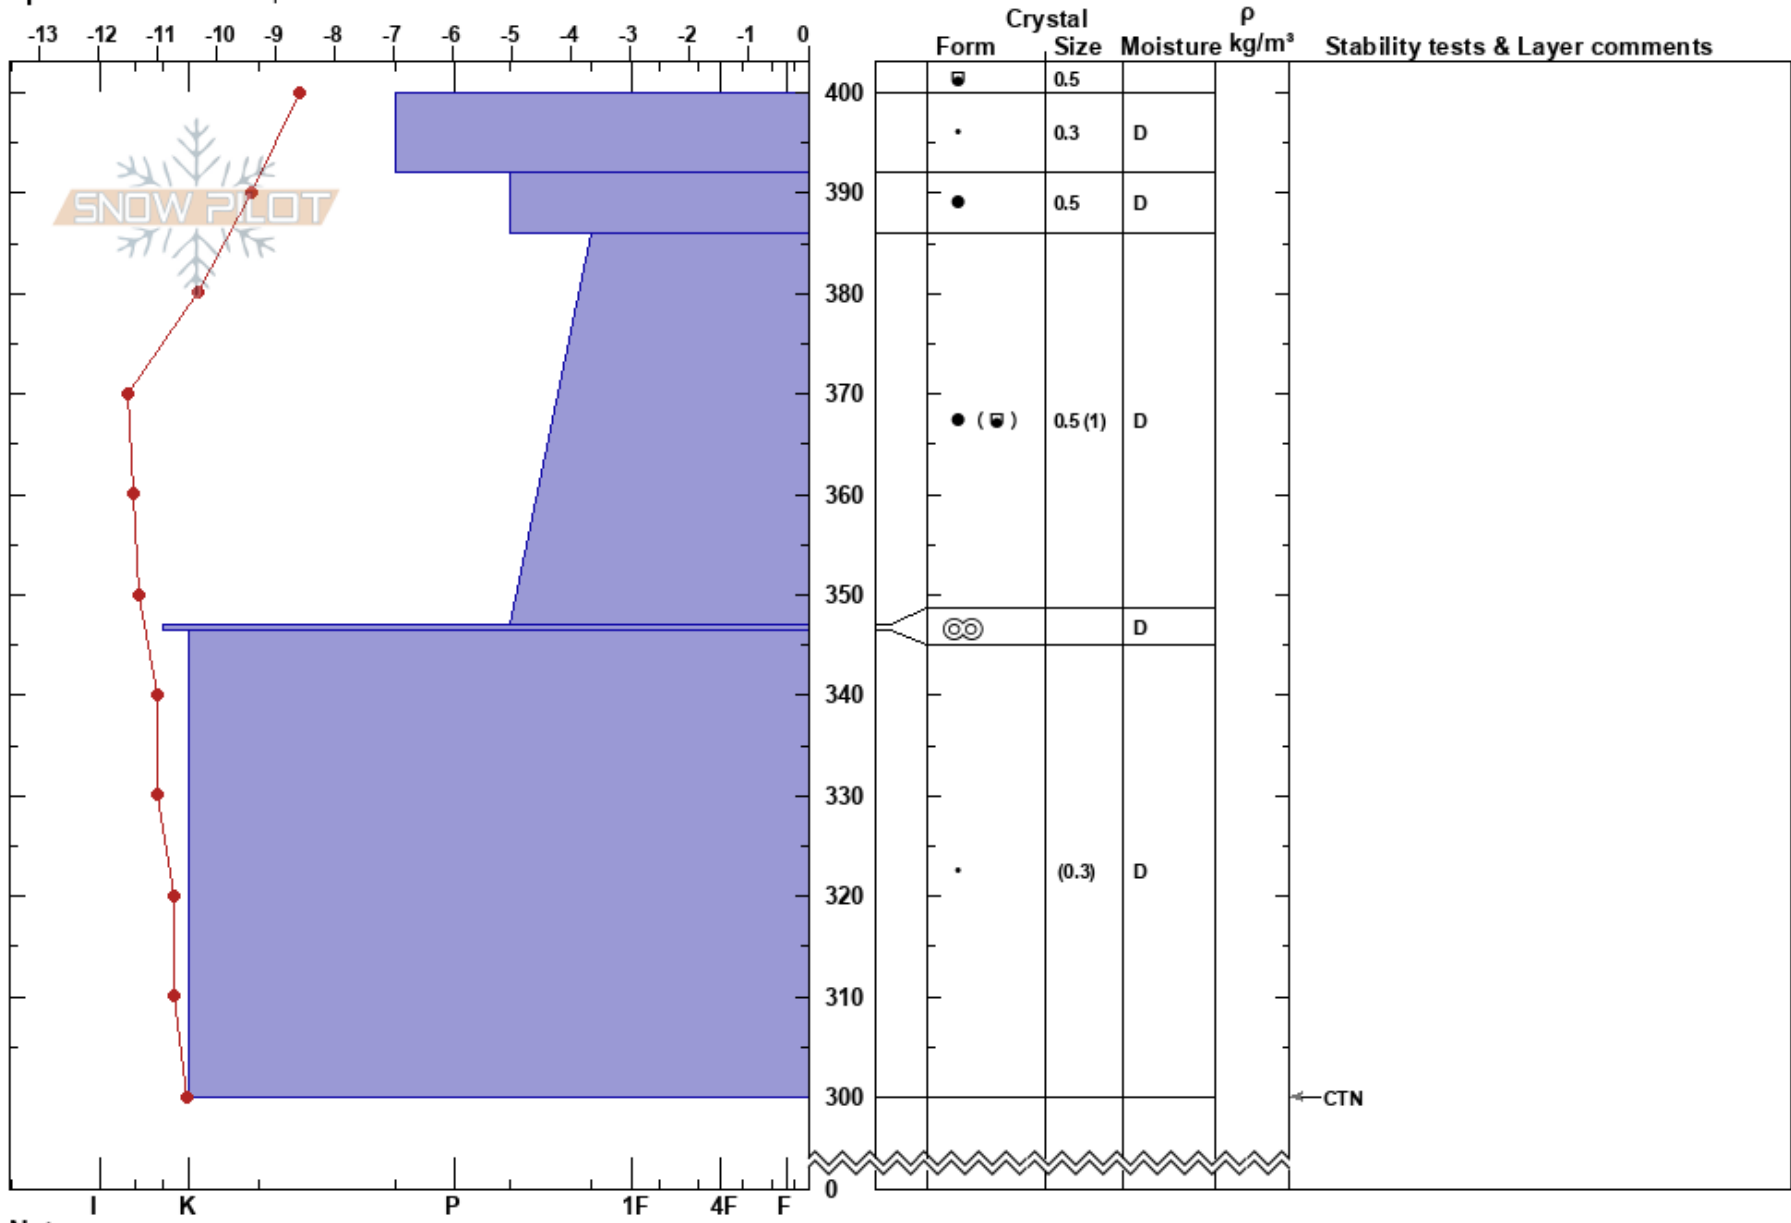

Kumroch av.path\_7  
 Kamchatka  
 Russia  
**Elevation:** 1040 m  
**Aspect:** E  
**Specifics:** We skied slope

Mikhail Ryabchikov  
 27/03/2023 - 15:50  
**Co-ord:**  
**Slope Angle:** 27°  
**Wind Loading:** previous

**Stability:** Very Good **HS:**400 **Layer Notes:**  
**Air Temperature:** -4.1°C **PF:** 1  
**Sky Cover:** SCT  
**Precipitation:** NO  
**Wind:** W Light Breeze

Notes: