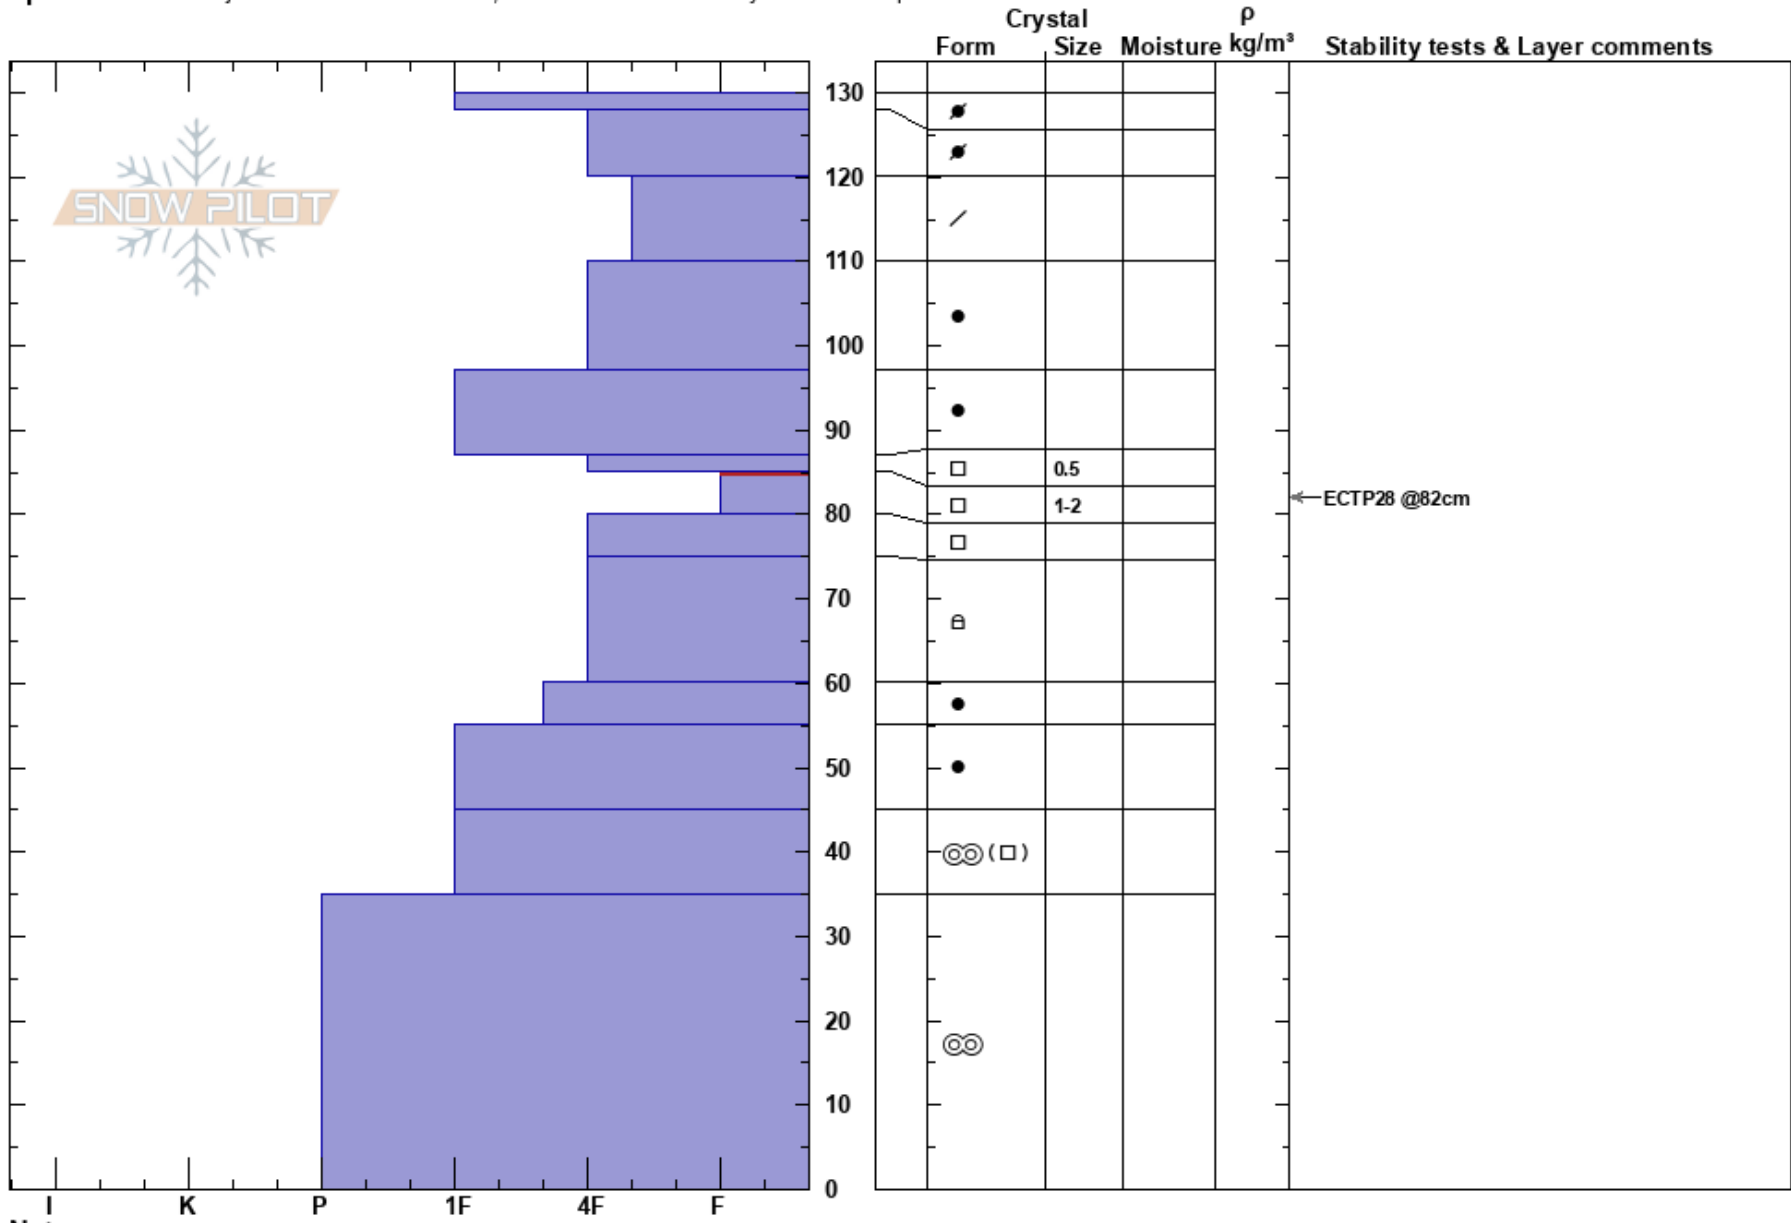

Sunburst Crown Profile  
 Kenai Mountains  
 AK  
 Elevation: 2280 ft  
 Aspect: 335°  
 Specifics: Pit is adjacent to avalanche: crown; Recent avalanche activity on similar slopes

Andrew Schauer  
 03/26/2023 - 3:15pm  
 Co-ord: 60.76741N, -149.19683W  
 Slope Angle: 35°  
 Wind Loading: no

Stability: Poor  
 Air Temperature:  
 Sky Cover: BKN  
 Precipitation: NO  
 Wind: Calm

HS: 130  
 PF: 10 85-80cm: Problematic layer  
 PS: 5

Notes: Crown profile from an avalanche that happened on 3/24. HS-N-R4-D4-O