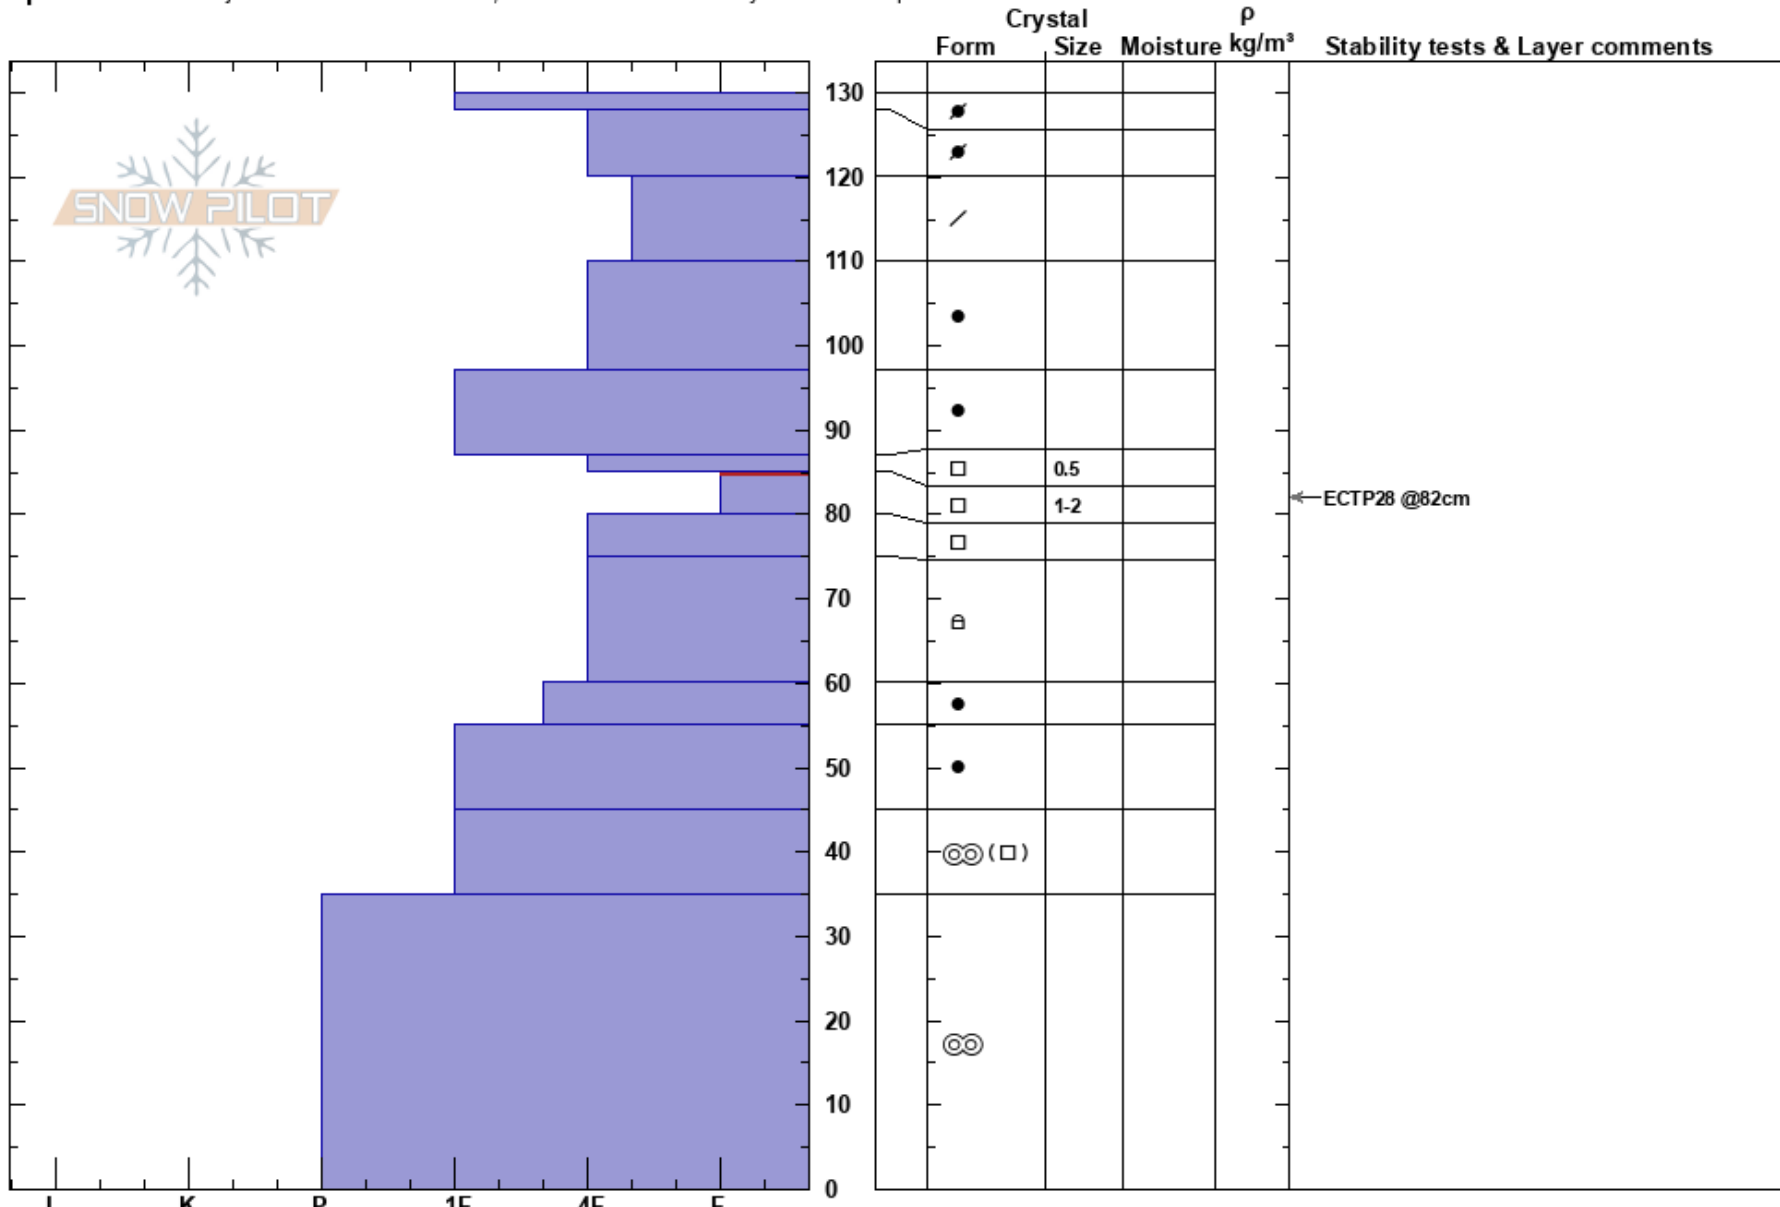

Sunburst Crown Profile
 Kenai Mountains
 AK
 Elevation: 2280 ft
 Aspect: 335°
 Specifics: Pit is adjacent to avalanche: crown; Recent avalanche activity on similar slopes

Andrew Schauer
 03/26/2023 - 3:15pm
 Co-ord: 60.76741N, -149.19683W
 Slope Angle: 35°
 Wind Loading: no

Stability: Poor
 Air Temperature:
 Sky Cover: BKN
 Precipitation: NO
 Wind: Calm

HS: 130
 PF: 10 85-80cm: Problematic layer
 PS: 5

Notes: Crown profile from an avalanche that happened on 3/24. HS-N-R4-D4-O