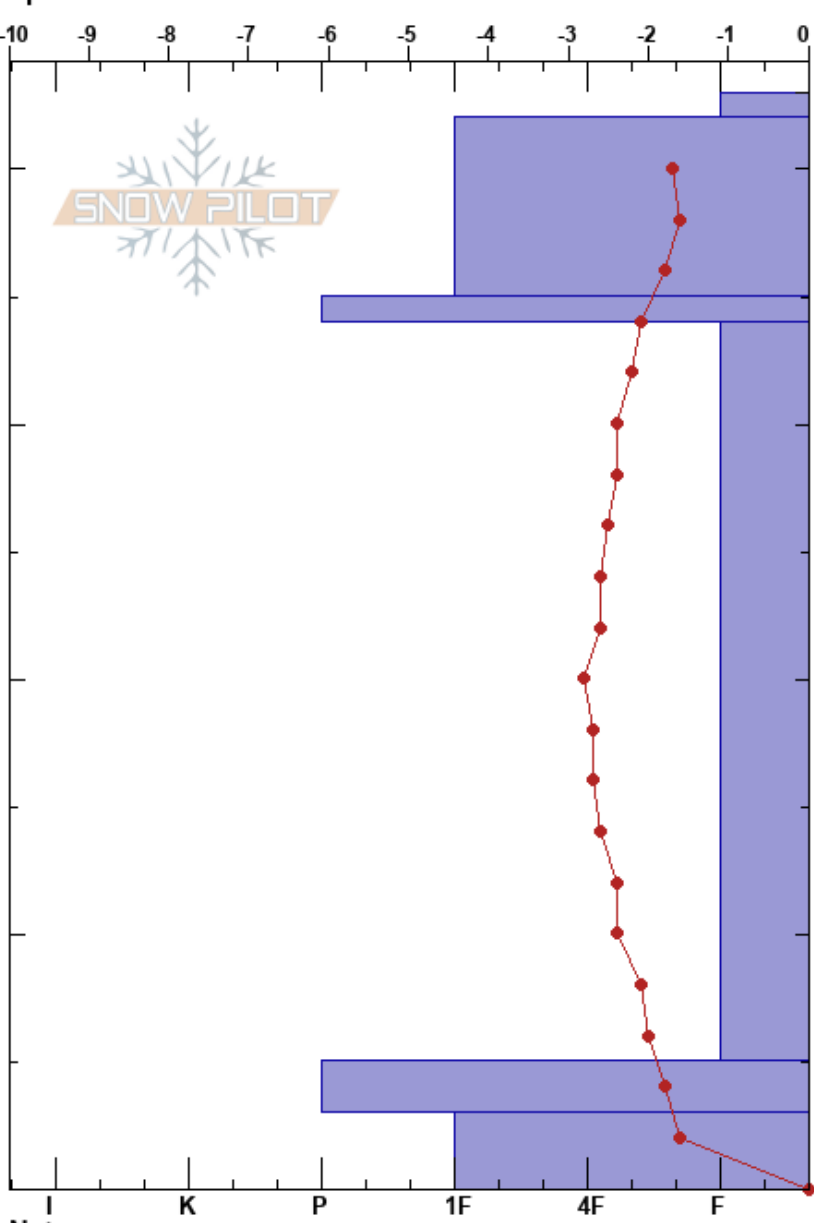

MSU Weather Station ANTONIA WEARMOUTH
 Bozmean, Montana State U03/07/2023 - 3:30pm
 MT
 Elevation:
 Aspect:
 Specifics:

Co-ord:
 Slope Angle:
 Wind Loading:

Stability:
 Air Temperature:
 Sky Cover:
 Precipitation:
 Wind:

HS:43

Layer Notes:

Form	Crystal Size	Moisture	ρ kg/m ³	Stability tests & Layer comments
+	0.3		260	
/	1		280	
□	2		280	
			280	
			280	
			150	
^	5		270	
			300	
			280	
			240	
^	2			
^	1		330	

Notes: