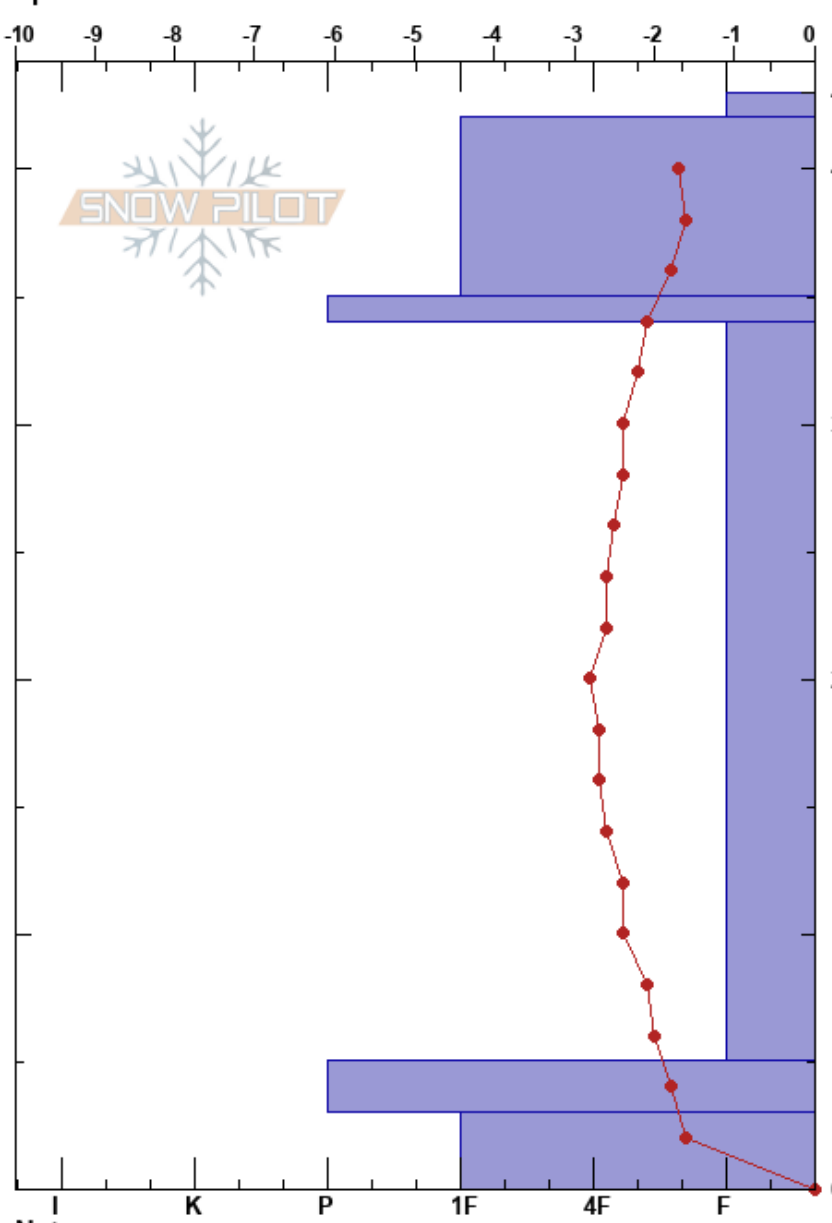

MSU Weather Station ANTONIA WEARMOUTH
 Bozmean, Montana State U03/07/2023 - 3:30pm
 MT
 Elevation:
 Aspect:
 Specifics:

Co-ord:
 Slope Angle:
 Wind Loading:

Stability:
 Air Temperature:
 Sky Cover:
 Precipitation:
 Wind:

HS:43 Layer Notes:

Form	Crystal Size	Moisture	ρ kg/m ³	Stability tests & Layer comments
+	0.3		260	
/	1		280	
□	2		280	
			280	
			280	
			150	
^	5		270	
			300	
			280	
			240	
^	2			
^	1		330	

Notes: