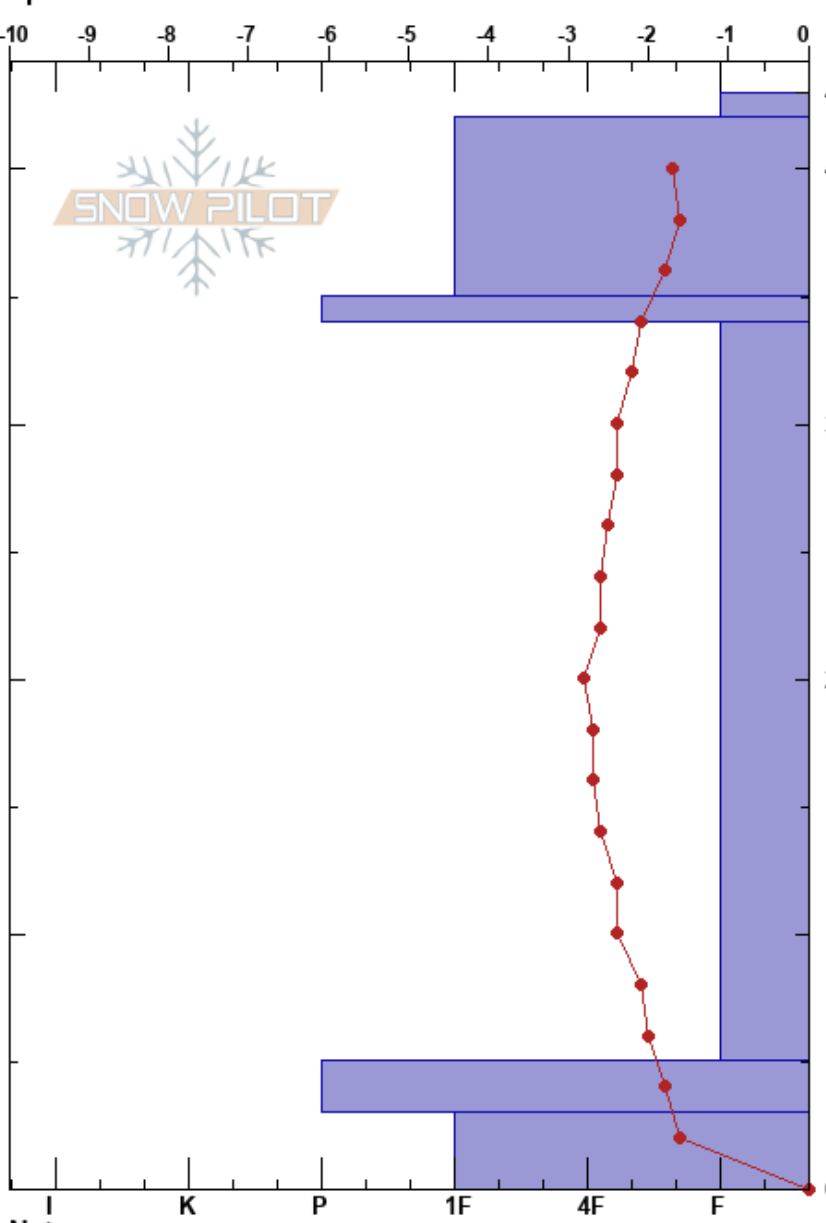

MSU Weather Station ANTONIA WEARMOUTH
 Bozmean, Montana State U03/07/2023 - 3:30pm
 MT
 Elevation:
 Aspect:
 Specifics:

Co-ord:
 Slope Angle:
 Wind Loading:

Stability:
 Air Temperature:
 Sky Cover:
 Precipitation:
 Wind:

HS:43

Layer Notes:

Form	Crystal Size	Moisture	ρ kg/m ³	Stability tests & Layer comments
+	0.3		260	
/	1		280	
□	2		280	
			280	
			280	
			150	
^	5		270	
			300	
			280	
			240	
^	2			
^	1		330	

Notes: