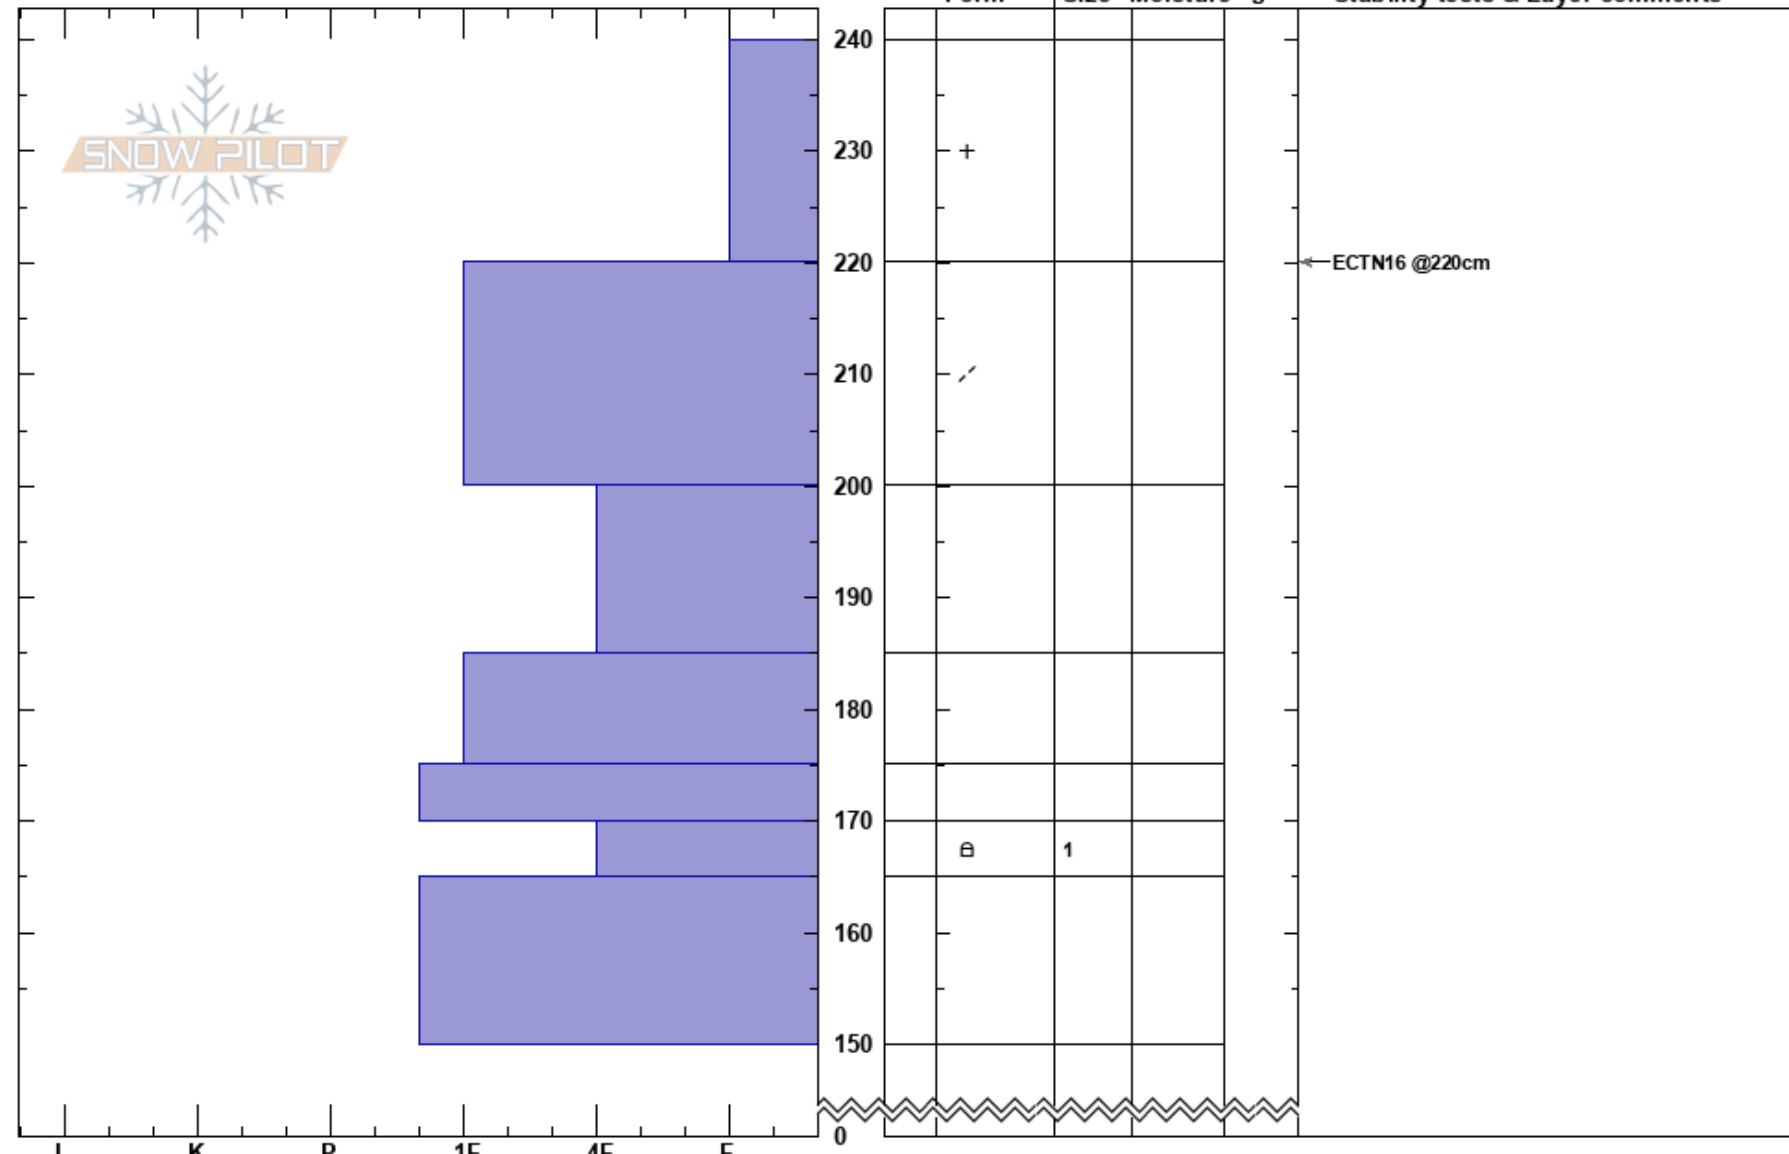

Lambs Canyon
Wasatch Range
UT
Elevation: 7600 ft
Aspect: 60°
Specifics:

Andrew Paradis
03/26/2023 - 2:00pm
Co-ord: 12T 446020E 4509599N
Slope Angle: 10°
Wind Loading:

Stability: **HS:240**
Air Temperature:
Sky Cover: CLR
Precipitation: NO
Wind: Calm
Layer Notes:
220-200cm: Problematic layer

Crystal Form Size Moisture ρ kg/m³ Stability tests & Layer comments

← ECTN16 @220cm

Notes: