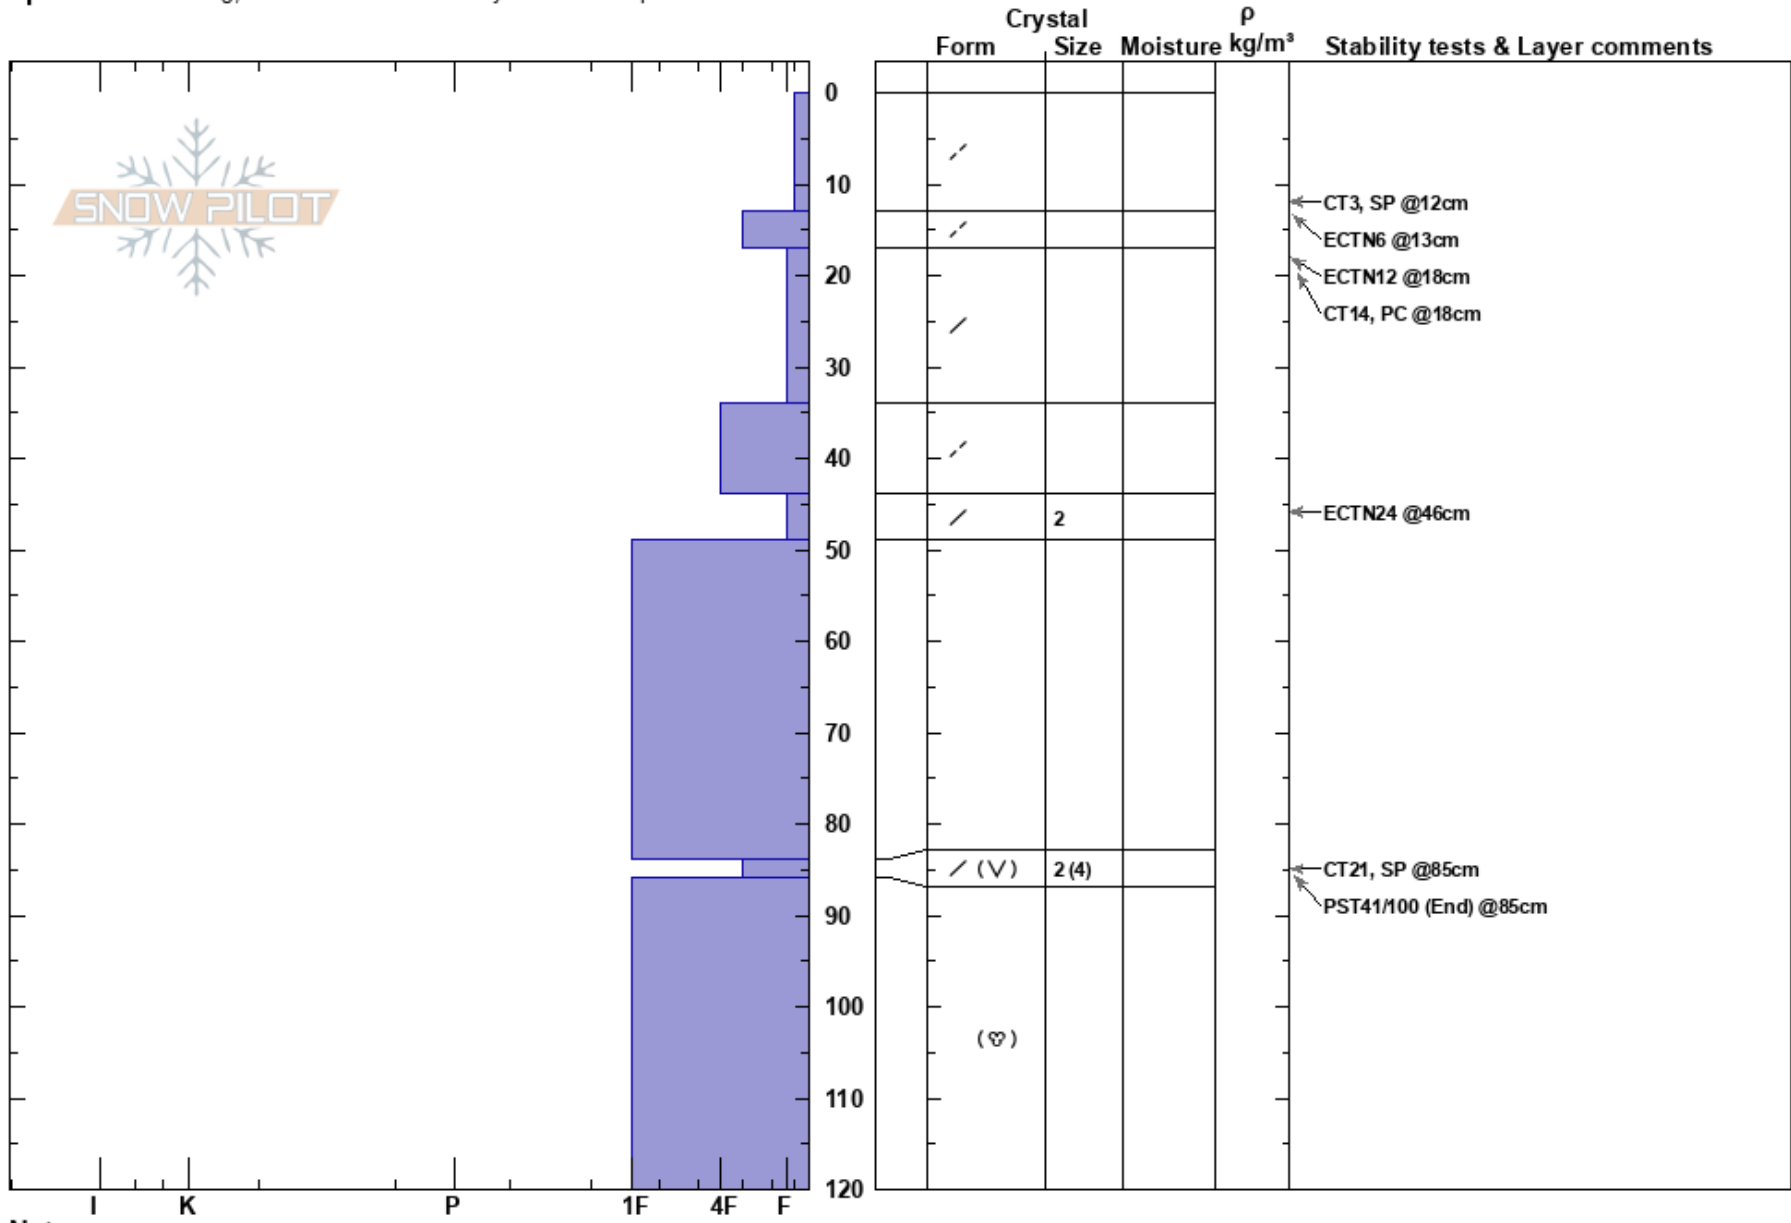

Smuggler's NW NTL  
Eastern Sierra Nevada  
CA

Clancy Nelson  
03/26/2023 - 12:00pm  
Co-ord: 37.64540N, -119.05529E  
Slope Angle: 33°  
Wind Loading: previous

Stability: **HS: 120**  
Air Temperature: -5°C **PF: 45** 84-86cm: Problematic layer  
Sky Cover: FEW **PS: 25**  
Precipitation: NO  
Wind: W Light Breeze

Elevation: 9600 ft  
Aspect: NW  
Specifics: Cracking; Recent avalanche activity on similar slopes

Notes: HS >4.5 m. Profile reflects only top 120 cm.