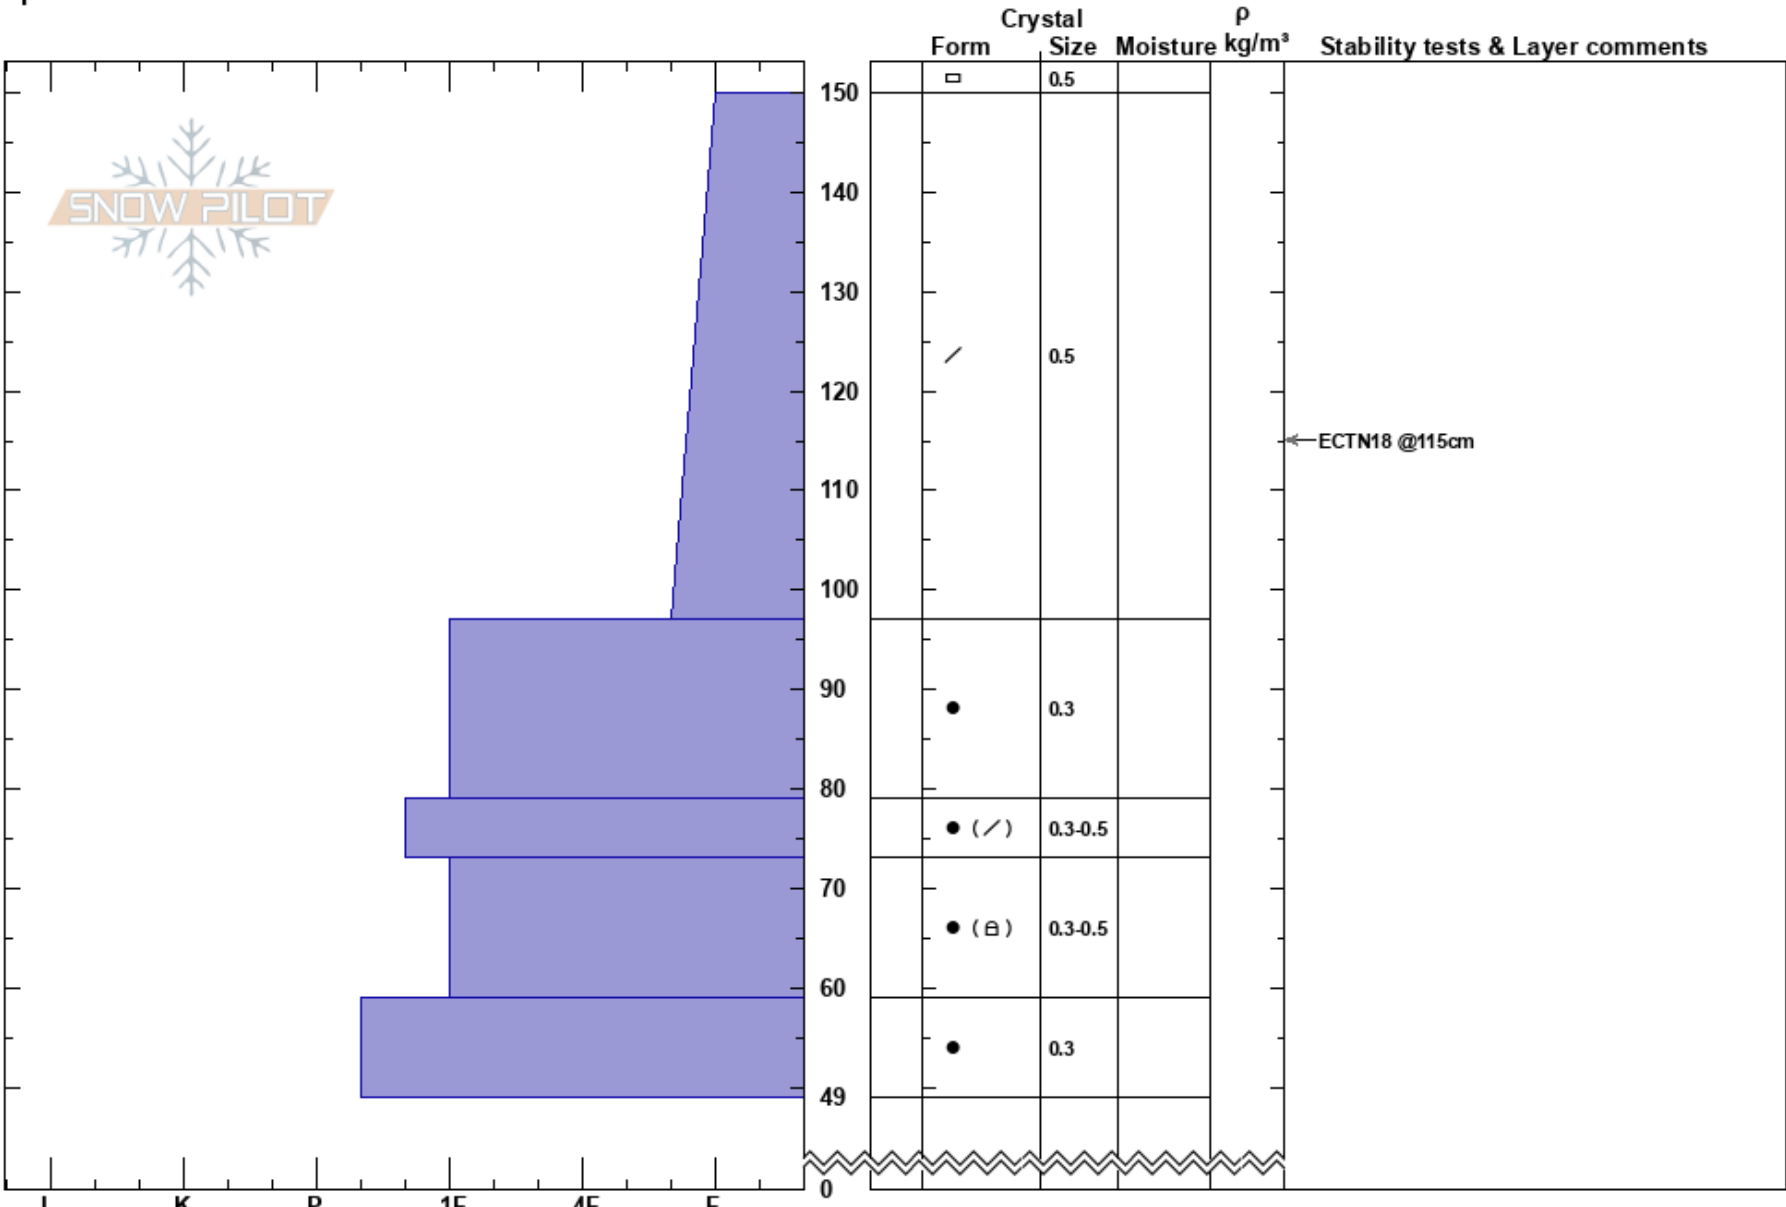

Nicks Trees Exit  
 Uinta Range  
 UT  
 Elevation: 9084 ft  
 Aspect: 42°  
 Specifics:

Jason Boyer  
 03/26/2023 - 12:34pm  
 Co-ord: 40.82750N, -111.06340W  
 Slope Angle: 19°  
 Wind Loading: no

Stability: Very Good  
 Air Temperature:  
 Sky Cover: OVC  
 Precipitation: S-1  
 Wind: S Light Breeze

HS: 150  
 PF: 70  
 PS: 20  
 Layer Notes:

Notes: