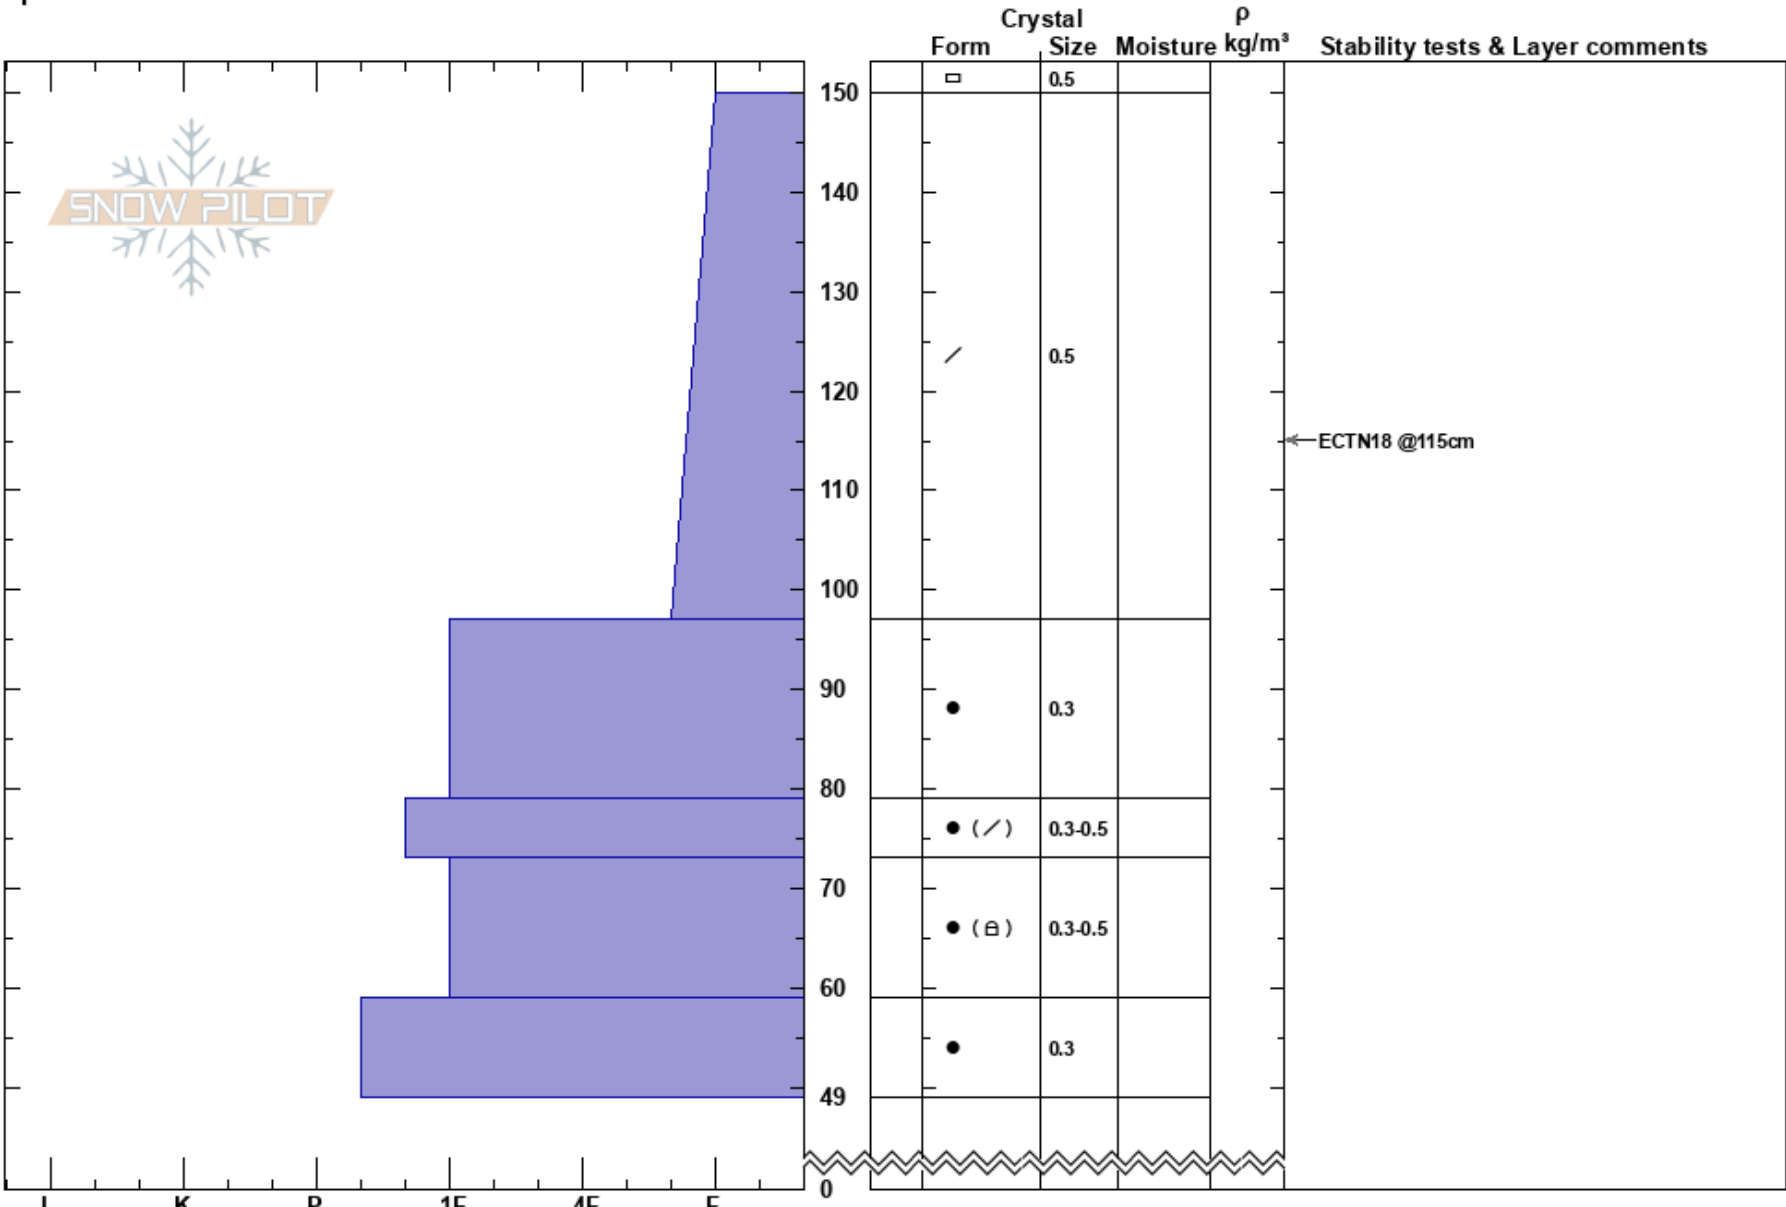

Nicks Trees Exit
 Uinta Range
 UT
 Elevation: 9084 ft
 Aspect: 42°
 Specifics:

Jason Boyer
 03/26/2023 - 12:34pm
 Co-ord: 40.82750N, -111.06340W
 Slope Angle: 19°
 Wind Loading: no

Stability: Very Good
 Air Temperature:
 Sky Cover: OVC
 Precipitation: S-1
 Wind: S Light Breeze

HS: 150
 PF: 70
 PS: 20
 Layer Notes:

Notes: