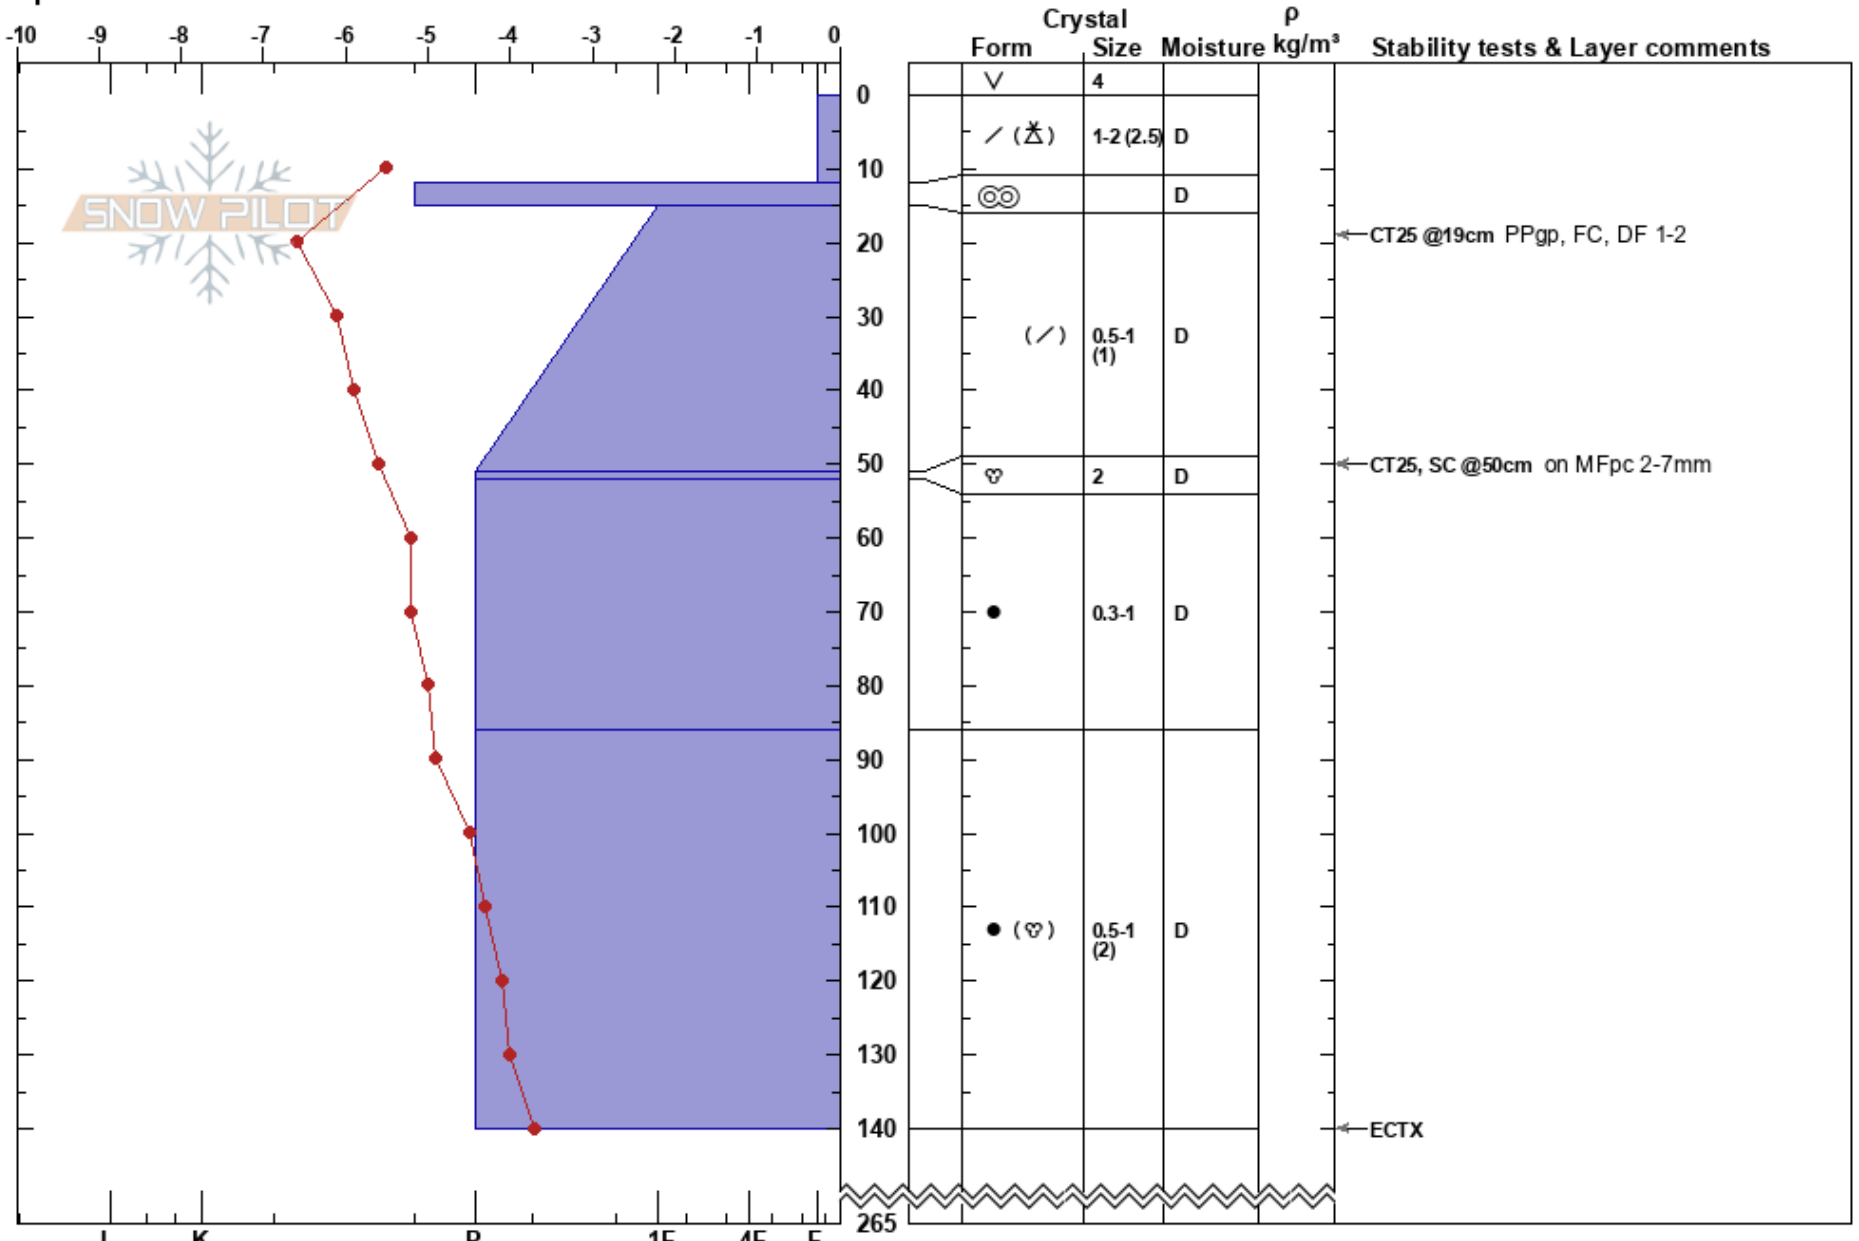

Cartier SP
 Selkirks
 BC
 Elevation: 2287 m
 Aspect: W
 Specifics:

Natalie Anderson
 26/03/2023 - 10:53
 Co-ord:
 Slope Angle: 31°
 Wind Loading: previous

Stability: HS:265
 Air Temperature: -3.7°C PF: 30
 Sky Cover: X
 Precipitation: S-1
 Wind: SW Light Breeze

Layer Notes:

Notes: Site Characteristics: opening below ridge, scrubby coniferous trees.
 Objective: Snowpack temps, HS

*In and out of thin cloud