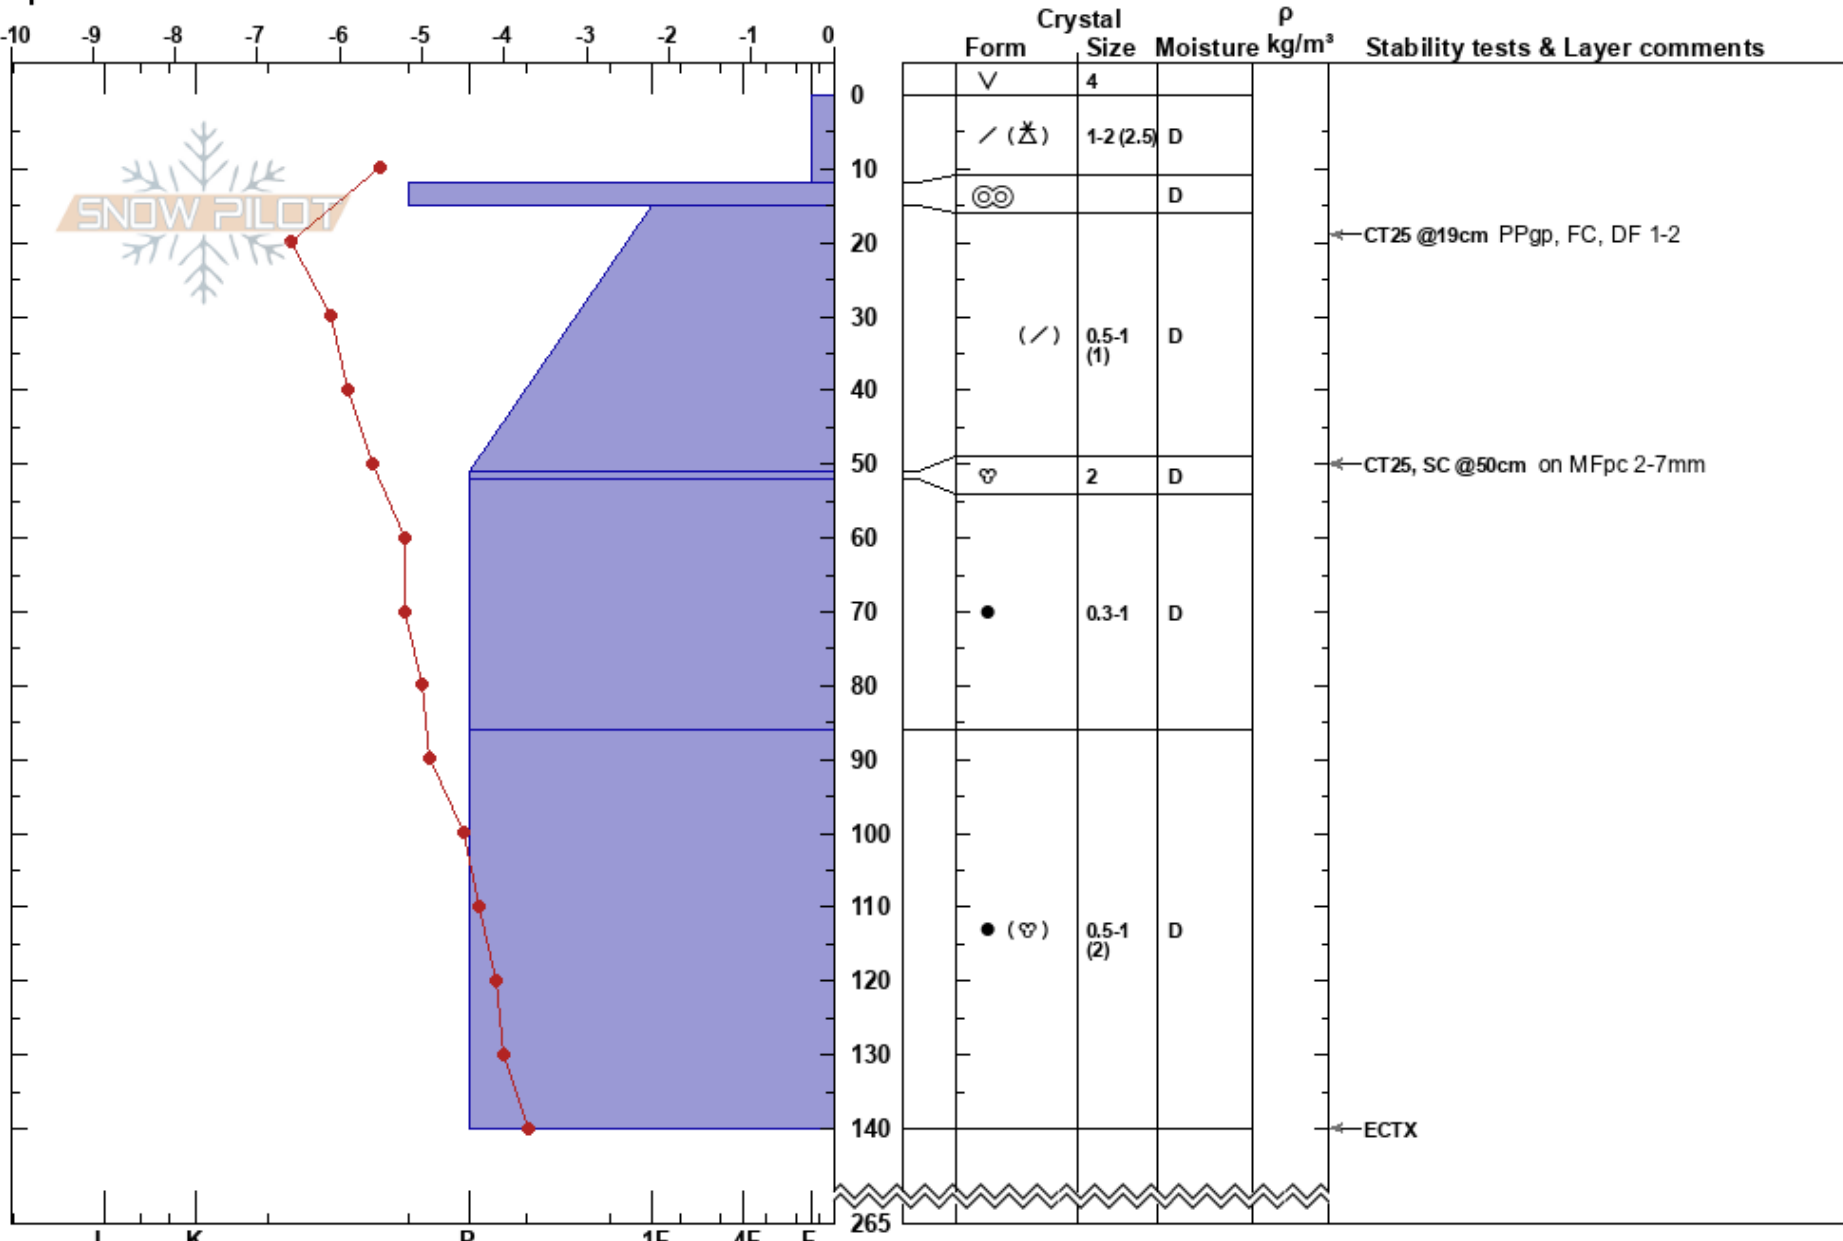

Cartier SP
 Selkirks
 BC
 Elevation: 2287 m
 Aspect: W
 Specifics:

Natalie Anderson
 26/03/2023 - 10:53
 Co-ord:
 Slope Angle: 31°
 Wind Loading: previous

Stability: HS:265
 Air Temperature: -3.7°C PF: 30
 Sky Cover: X
 Precipitation: S-1
 Wind: SW Light Breeze
 Layer Notes:

Notes: Site Characteristics: opening below ridge, scrubby coniferous trees.
 Objective: Snowpack temps, HS

*In and out of thin cloud