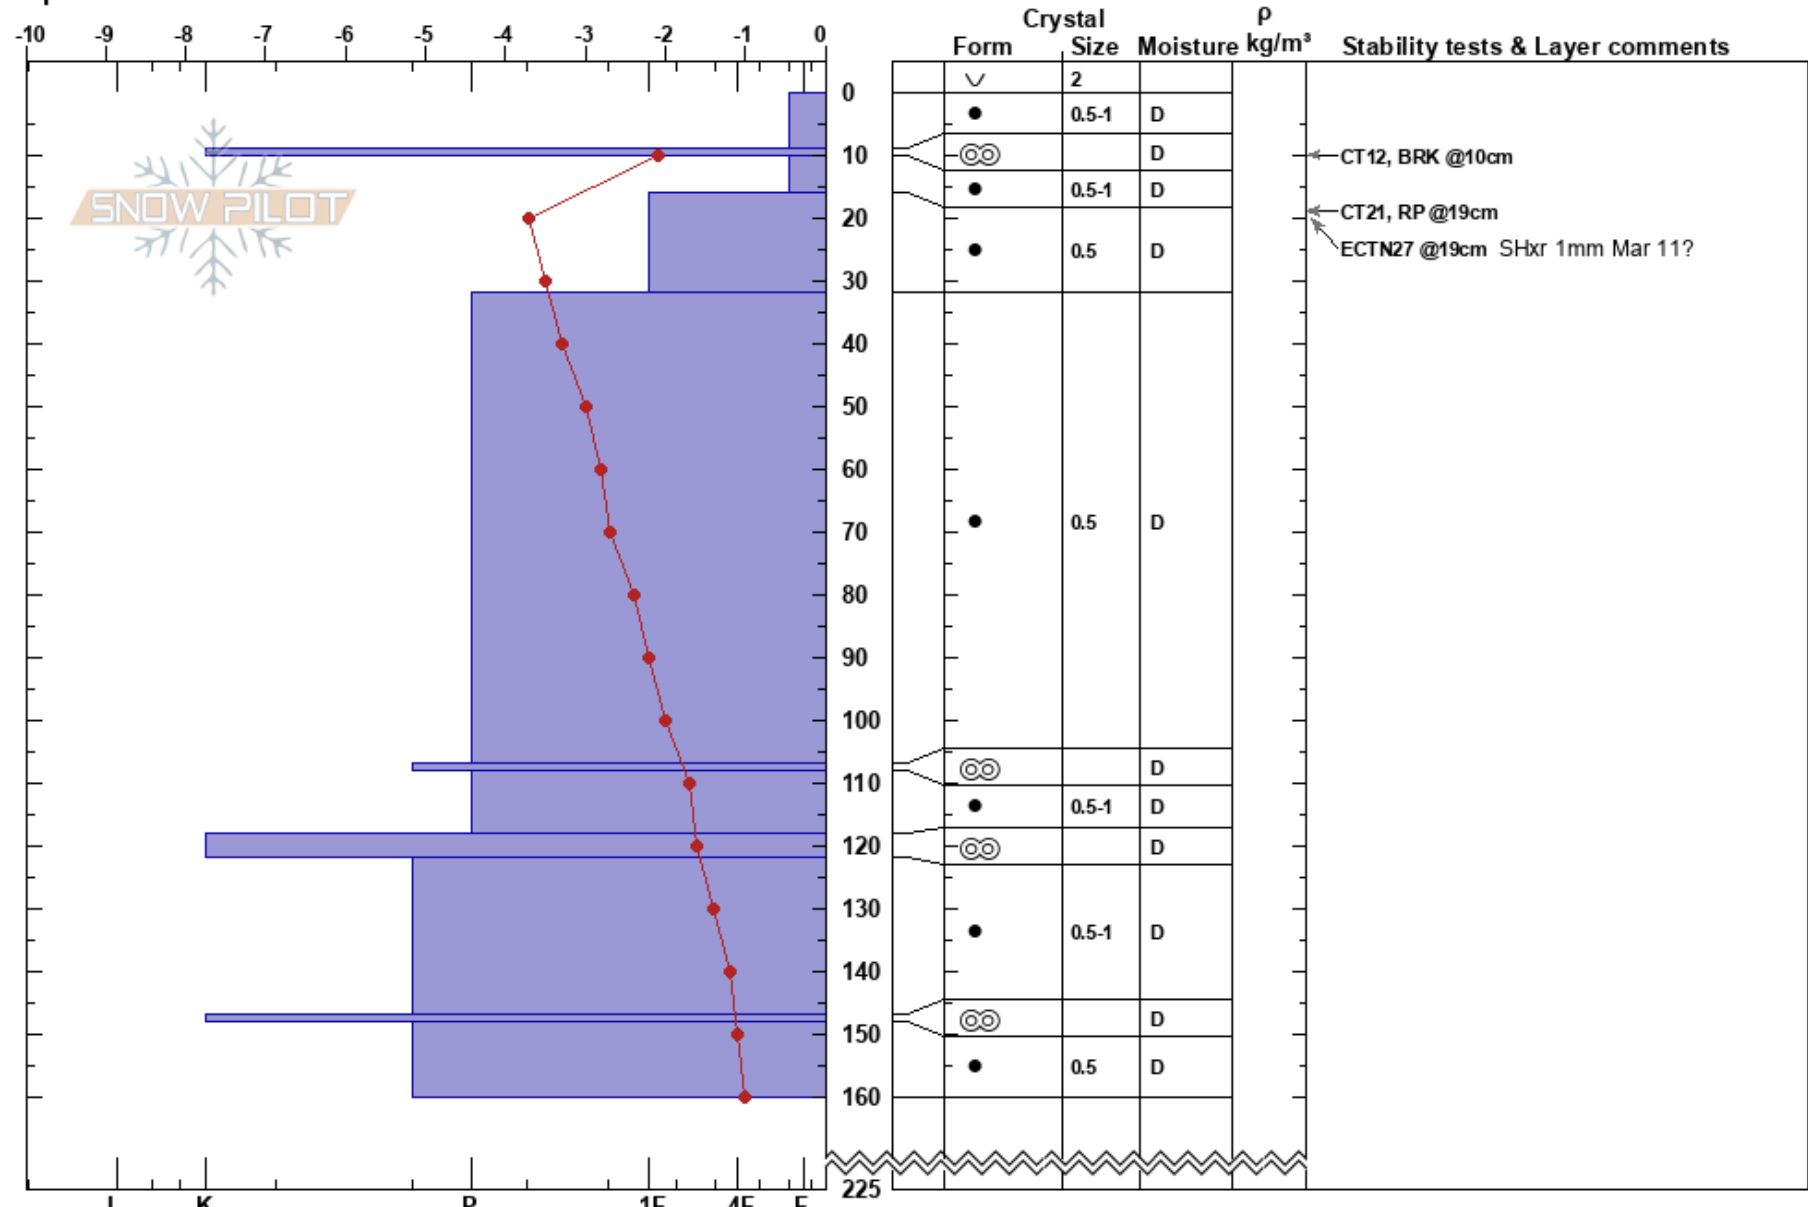

High on Big Smokey!
 Monashee
 BC
 Elevation: 1356 m
 Aspect: W
 Specifics:

Natalie Anderson
 20/03/2023 - 13:50
 Co-ord: 50.95397N, -118.36108W
 Slope Angle: 25°
 Wind Loading:

Stability:
 Air Temperature: 6.6°C
 Sky Cover: CLR
 Precipitation: NO
 Wind: E Light Breeze

HS:225

Layer Notes:

Notes: Site Characteristics: Small opening in mature trees above decommissioned skid road.
 Objective: Temp profile