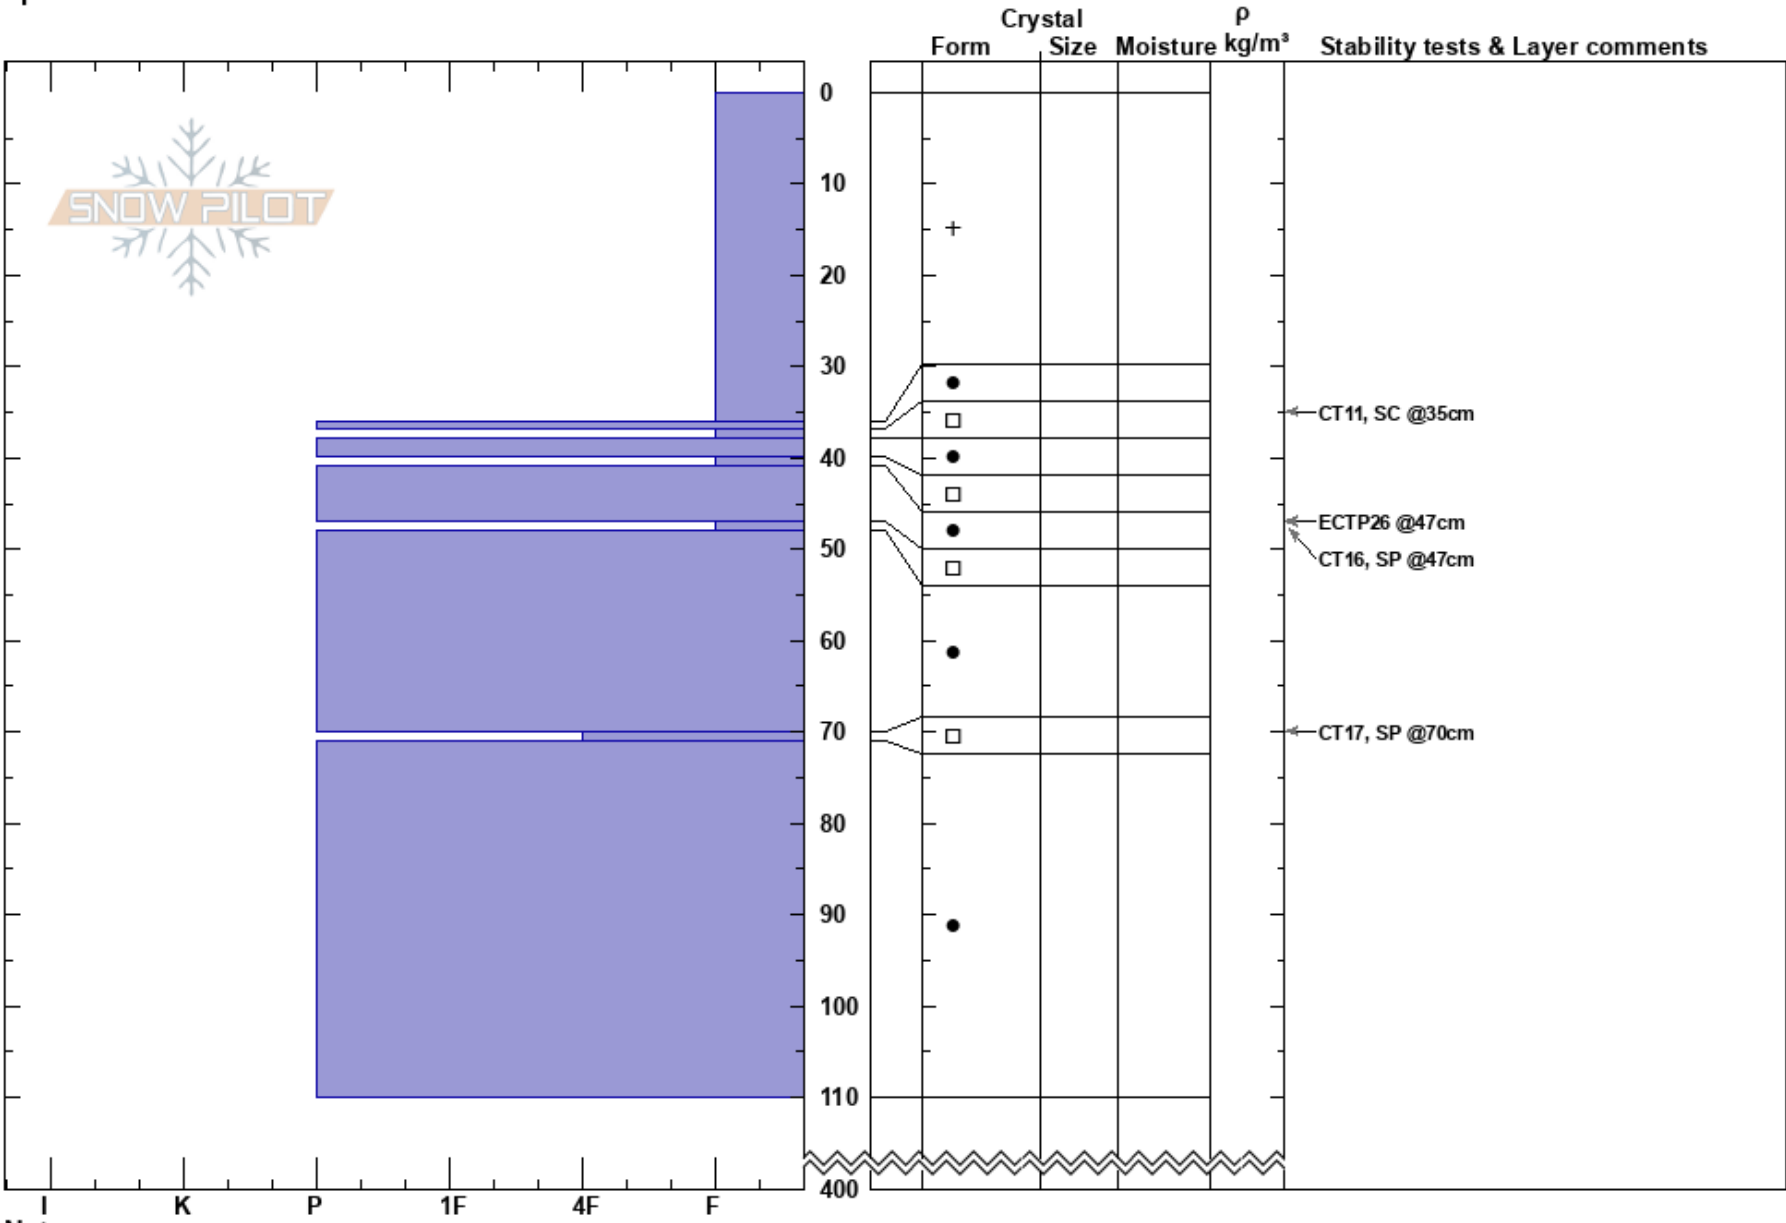

Cherry
 Ruby Mountains
 NV
 Elevation: 9910 ft
 Aspect: E
 Specifics:

Michelangelo Nicholas
 03/26/2023 - 10:45am
 Co-ord: 40.68740N, -115.36663W
 Slope Angle: 32°
 Wind Loading: previous

Stability:
 Air Temperature:
 Sky Cover: FEW
 Precipitation: NO
 Wind: W Light Breeze

HS:400
 PF: 35
 PS: 30
 Layer Notes:

Notes: