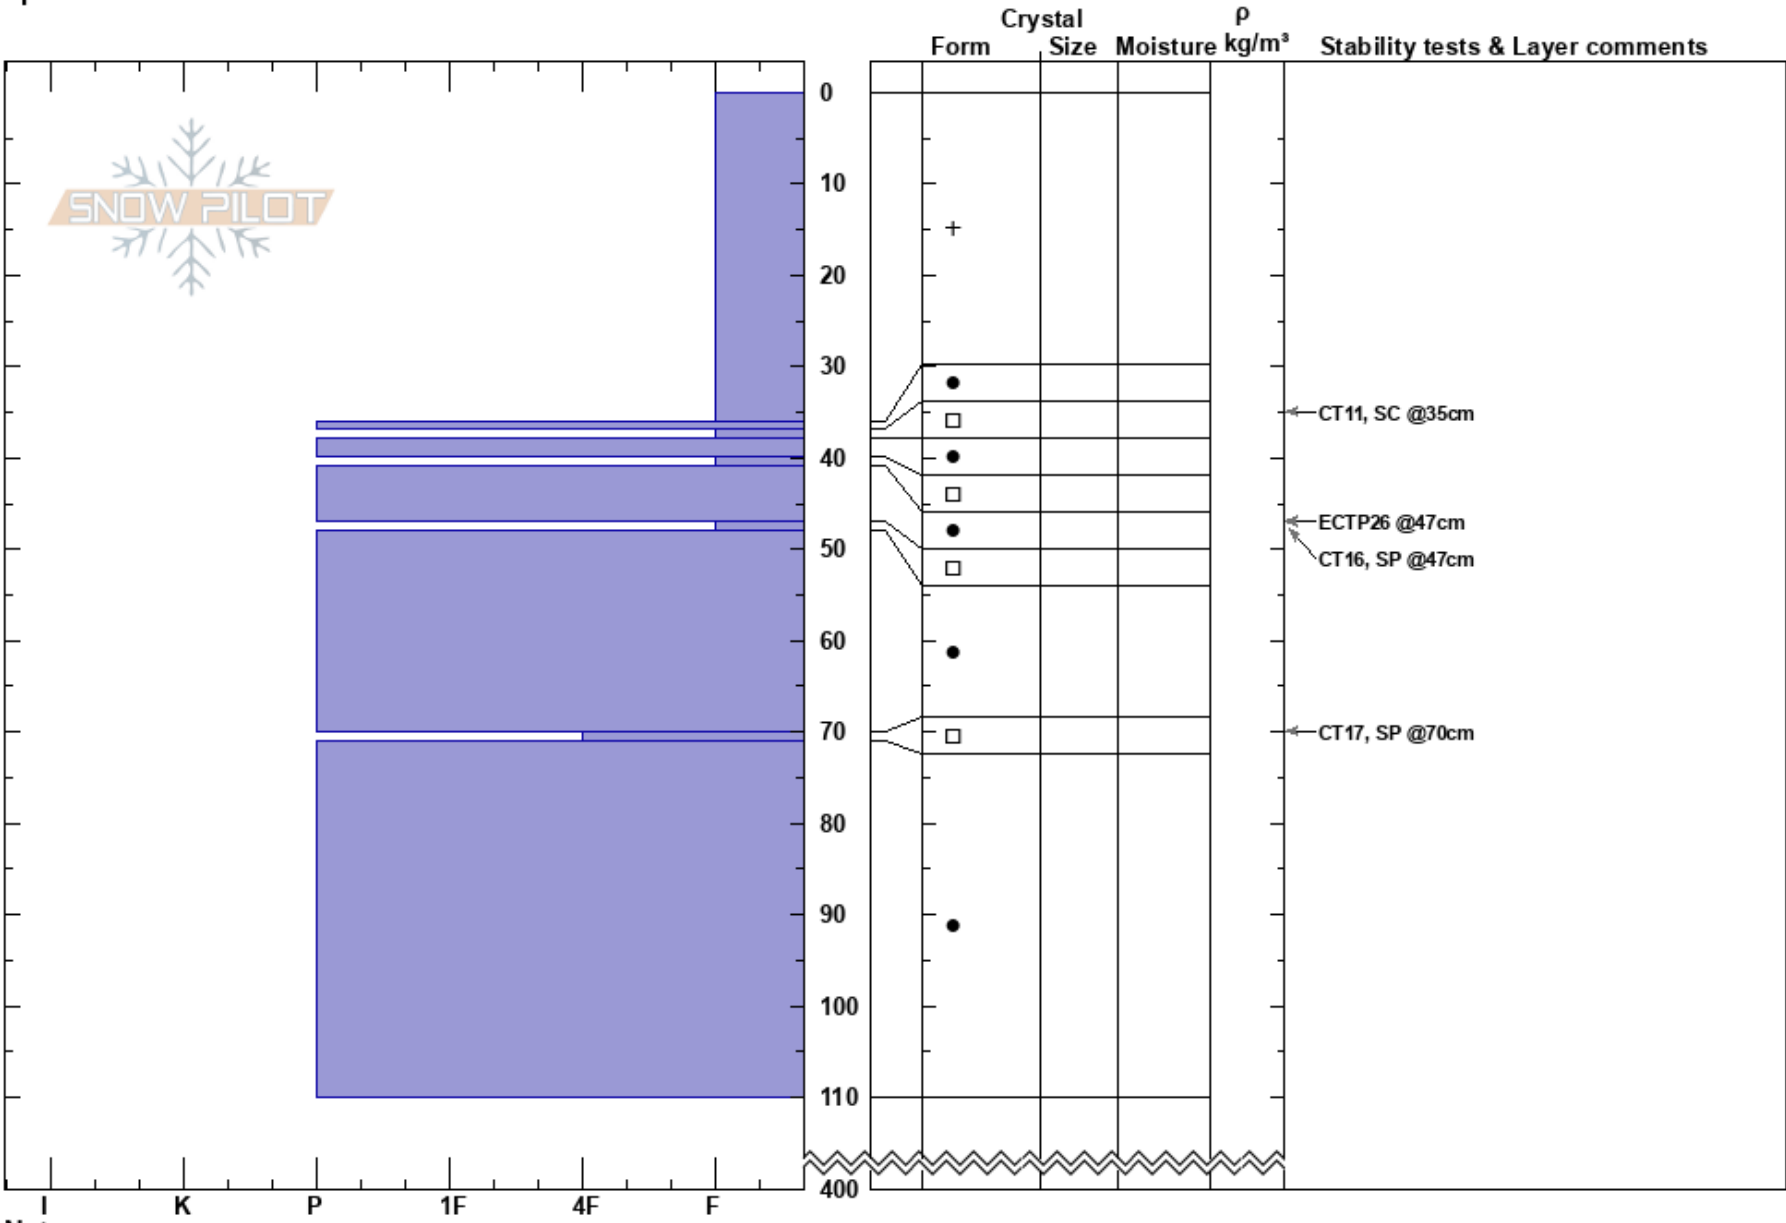

Cherry
 Ruby Mountains
 NV
 Elevation: 9910 ft
 Aspect: E
 Specifics:

Michelangelo Nicholas
 03/26/2023 - 10:45am
 Co-ord: 40.68740N, -115.36663W
 Slope Angle: 32°
 Wind Loading: previous

Stability:
 Air Temperature:
 Sky Cover: FEW
 Precipitation: NO
 Wind: W Light Breeze

HS:400
 PF: 35
 PS: 30
 Layer Notes:

Notes:

I K P 1F 4F F