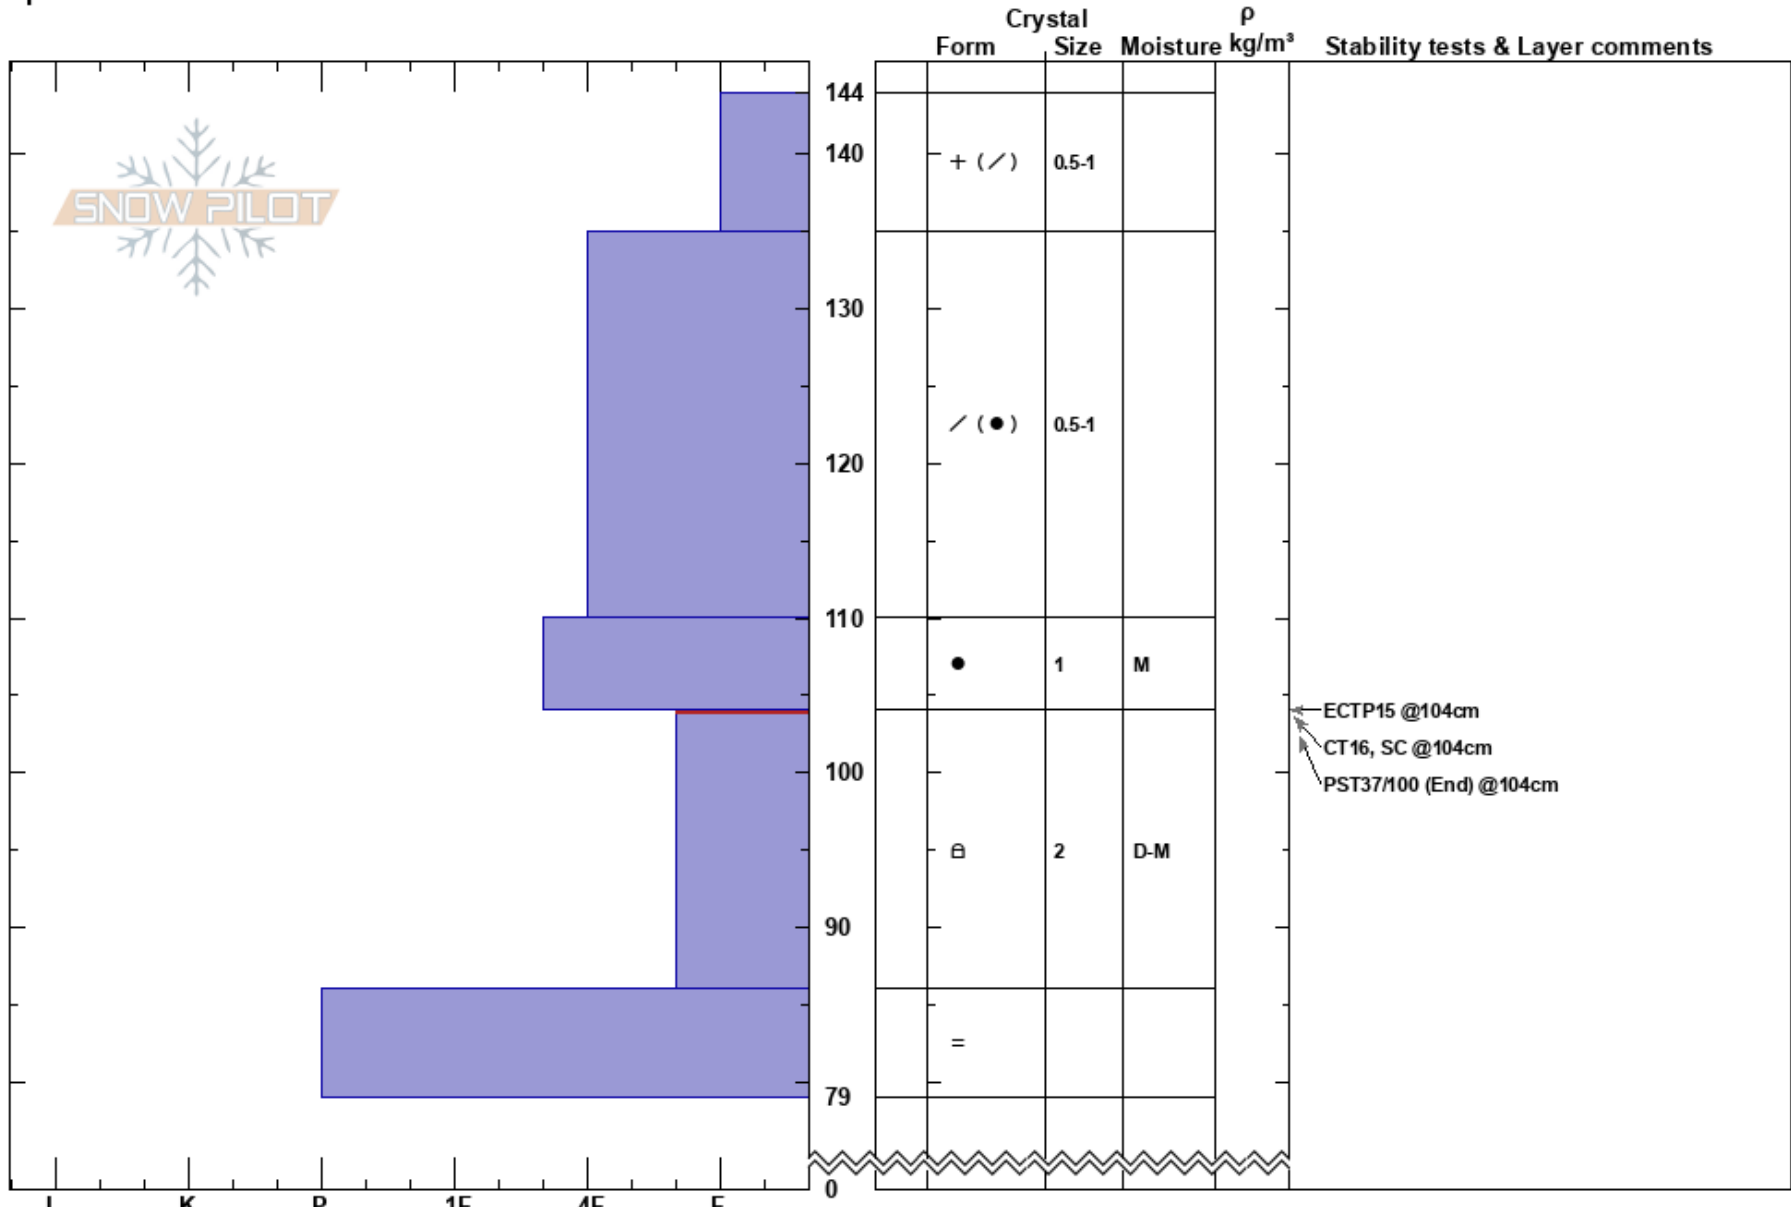

Slab Cliffs
 Carson Range
 NV
 Elevation: 9630 ft
 Aspect: 335°
 Specifics:

Brandon Schwartz
 01/12/2018 - 11:20am
 Co-ord: 39.30089N, -119.95236W
 Slope Angle: 30°
 Wind Loading: no

Stability: Fair Stable
 Air Temperature: 1°C
 Sky Cover: CLR
 Precipitation: NO
 Wind: Calm

HS: 144
 PS: 10 104-86cm: Problematic layer

Notes: Pit dug in near treeline terrain. Snowpit results caused us to back off the slope due to inability to manage the terrain.