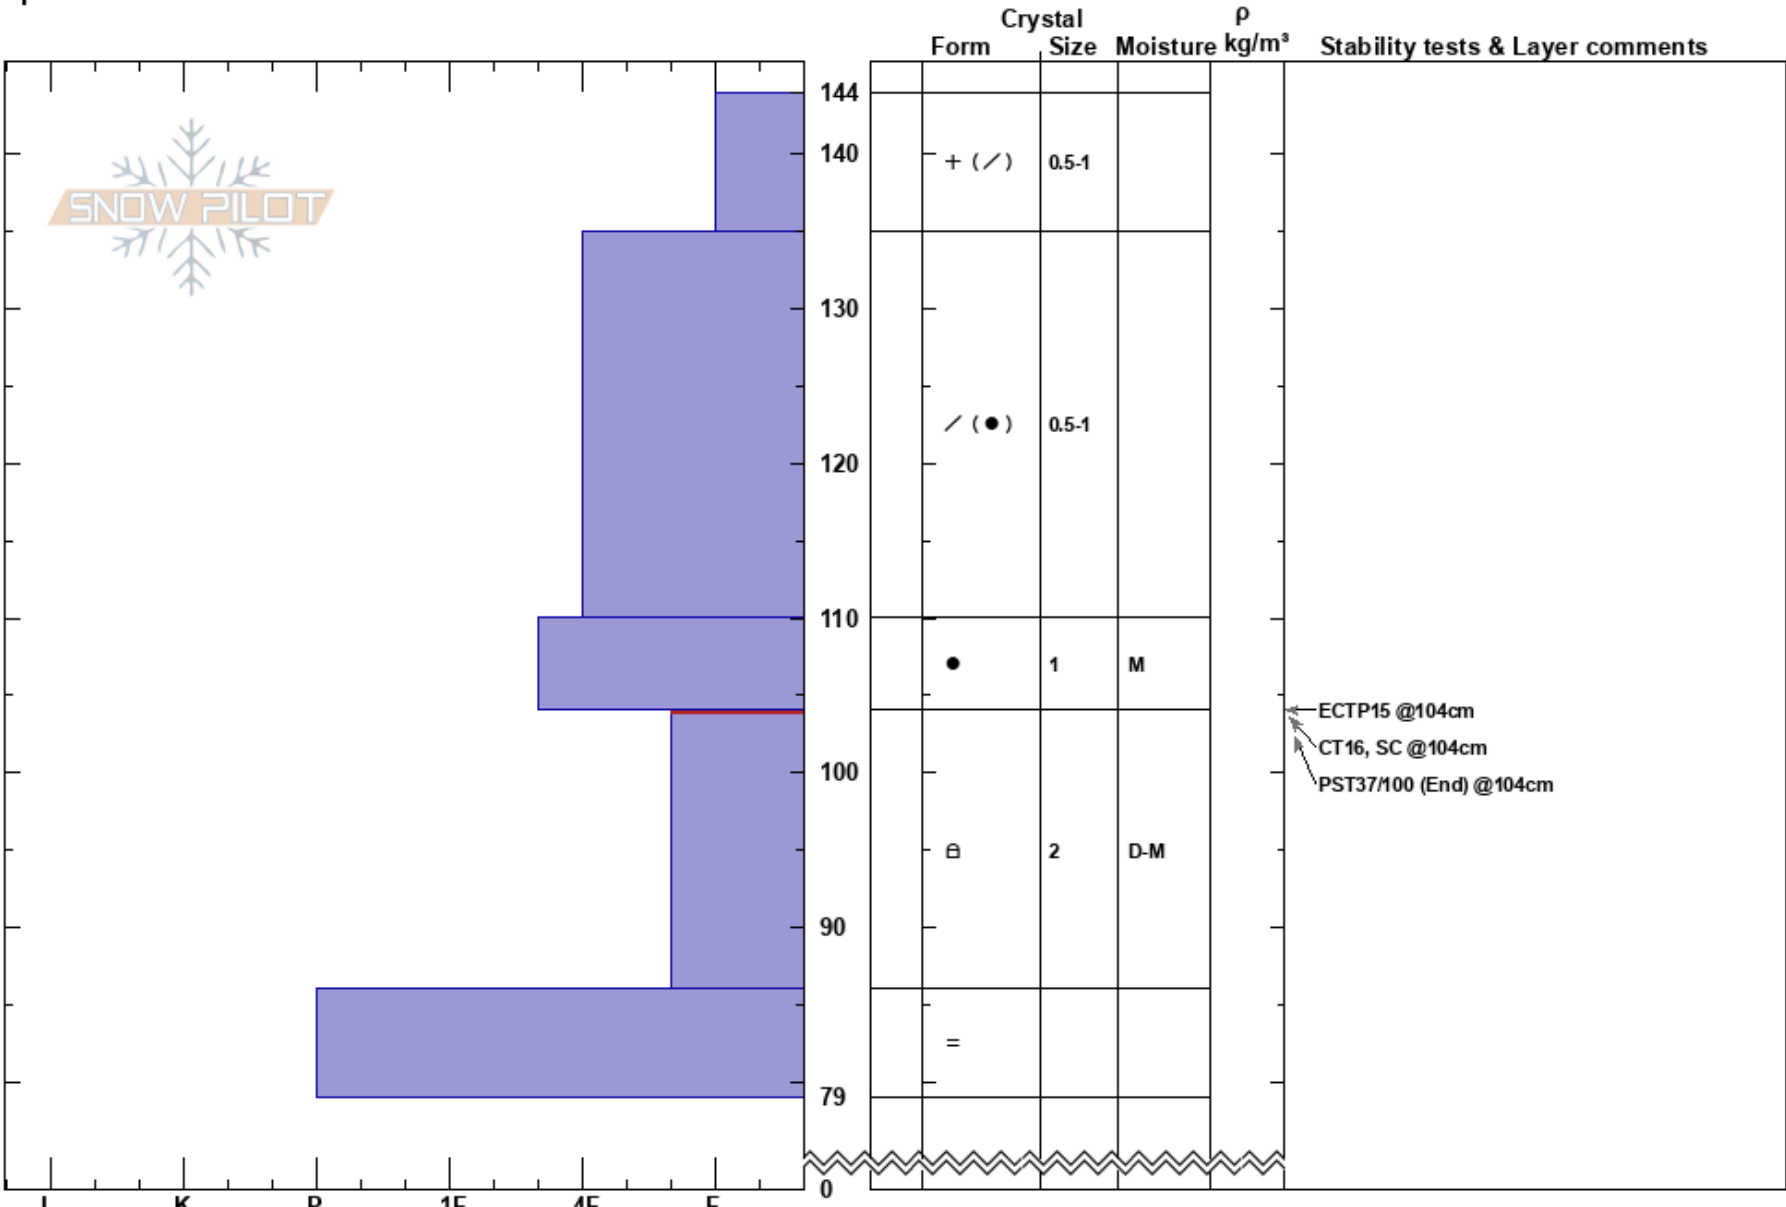

Slab Cliffs
 Carson Range
 NV
 Elevation: 9630 ft
 Aspect: 335°
 Specifics:

Brandon Schwartz
 01/12/2018 - 11:20am
 Co-ord: 39.30089N, -119.95236W
 Slope Angle: 30°
 Wind Loading: no

Stability: Fair Stable
 Air Temperature: 1°C
 Sky Cover: CLR
 Precipitation: NO
 Wind: Calm

HS: 144
 PS: 10 104-86cm: Problematic layer

Layer Notes:

Notes: Pit dug in near treeline terrain. Snowpit results caused us to back off the slope due to inability to manage the terrain.