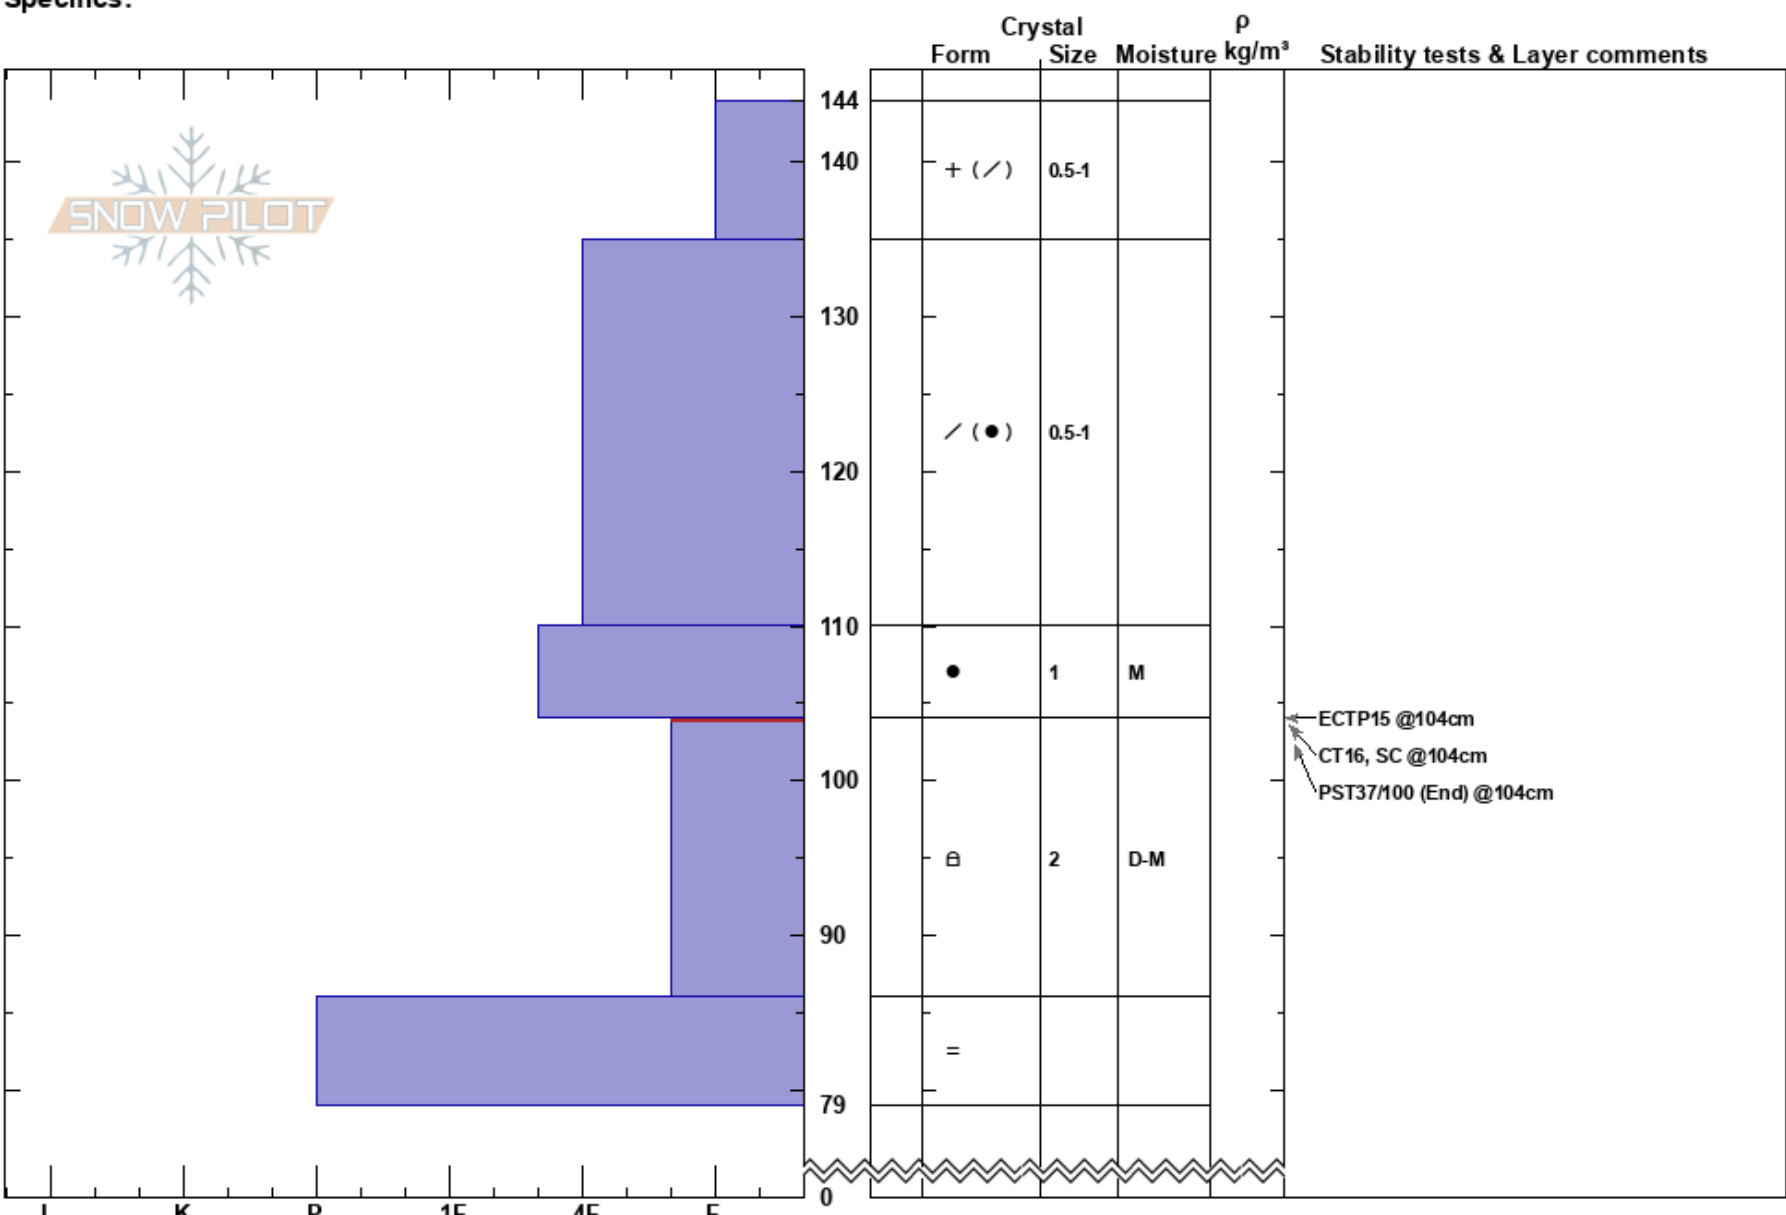

Slab Cliffs  
 Carson Range  
 NV  
 Elevation: 9630 ft  
 Aspect: 335°  
 Specifics:

Brandon Schwartz  
 01/12/2018 - 11:20am  
 Co-ord: 39.30089N, -119.95236W  
 Slope Angle: 30°  
 Wind Loading: no

Stability: Fair Stable  
 Air Temperature: 1°C  
 Sky Cover: CLR  
 Precipitation: NO  
 Wind: Calm

HS: 144  
 PS: 10 104-86cm: Problematic layer

Notes: Pit dug in near treeline terrain. Snowpit results caused us to back off the slope due to inability to manage the terrain.