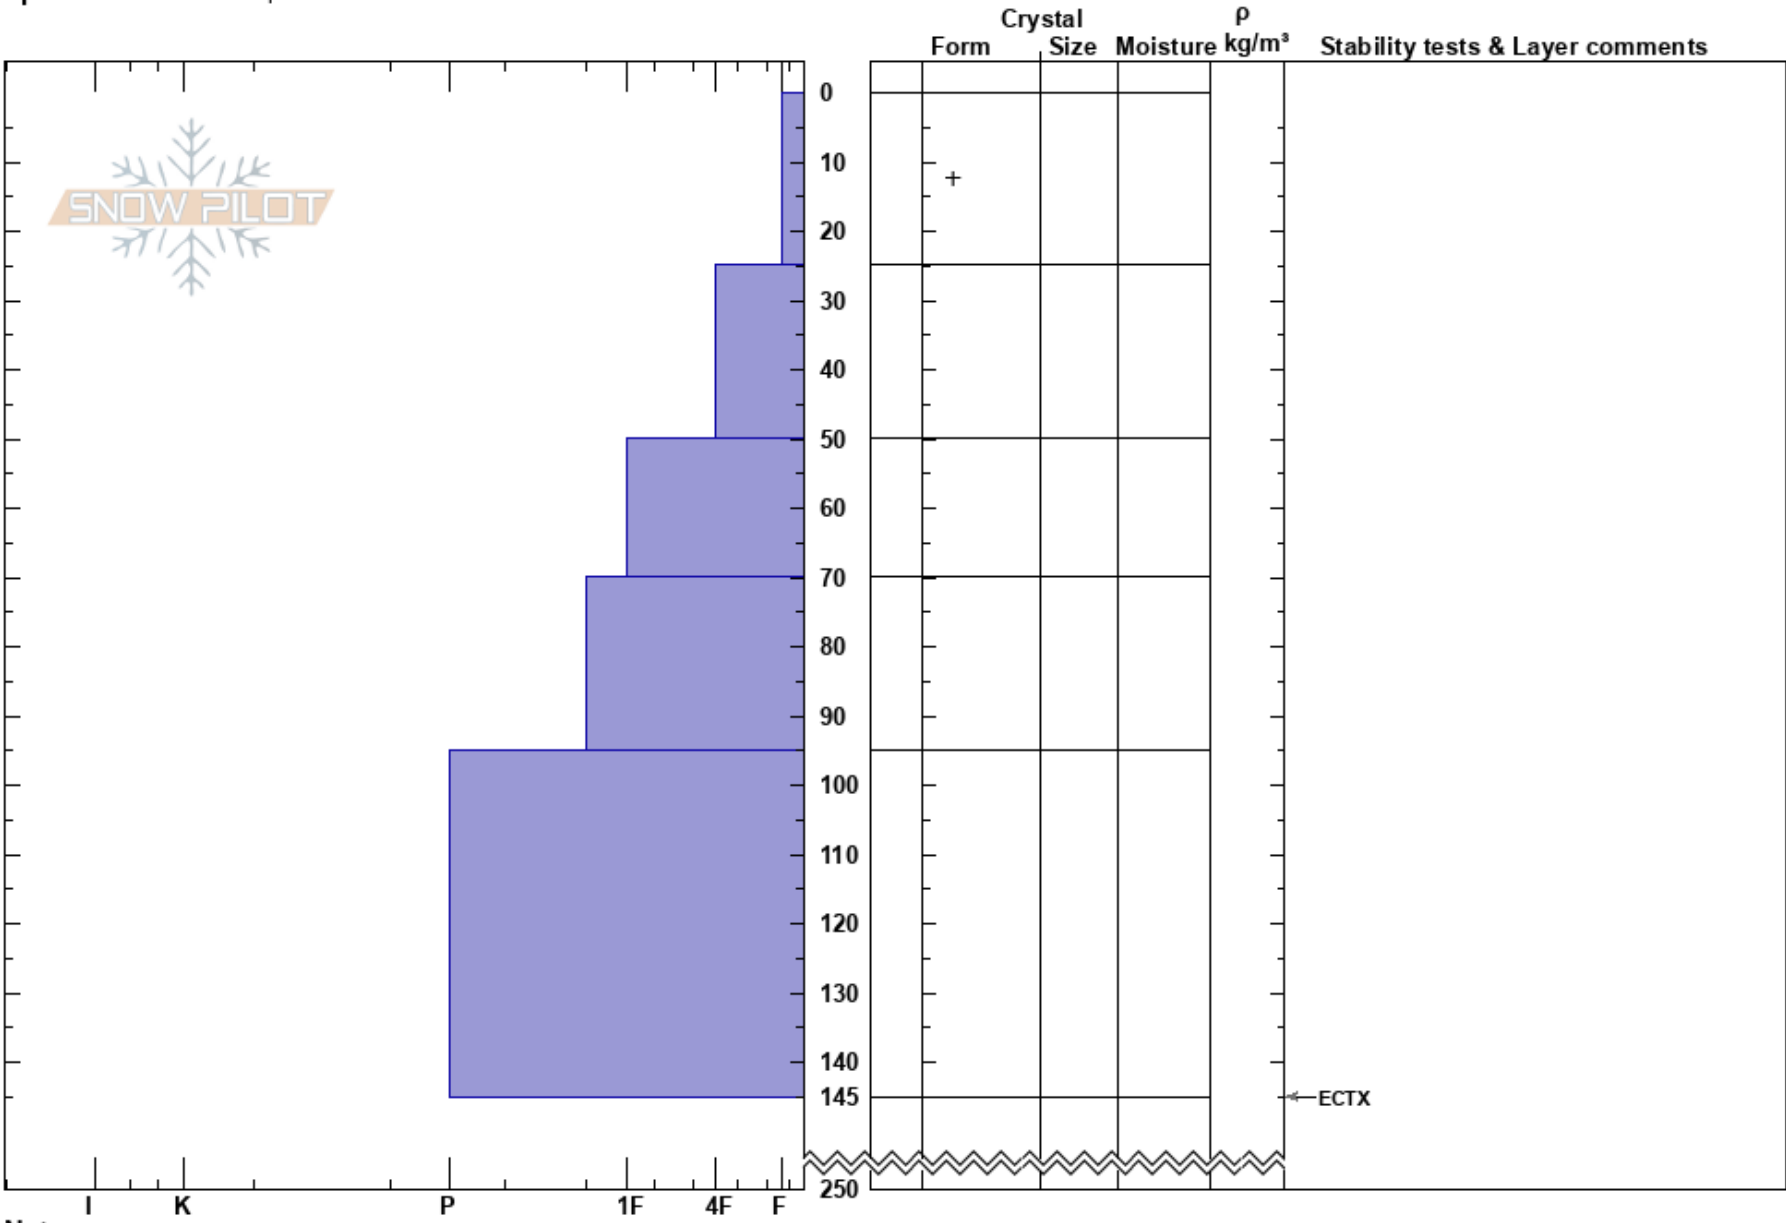

Glacier Express South
 Tordrillo Range
 AK
Elevation: 5136 ft
Aspect: 355°
Specifics: We skied slope

Dave Hahn
 03/26/2023 - 12:31pm
Co-ord: 61.65651N, -152.24050W
Slope Angle: 26°
Wind Loading: previous

Stability:
Air Temperature:
Sky Cover: CLR
Precipitation: NO
Wind: Calm

HS: 250
PF: 70 50-70cm: Problematic layer
PS: 35

Notes: