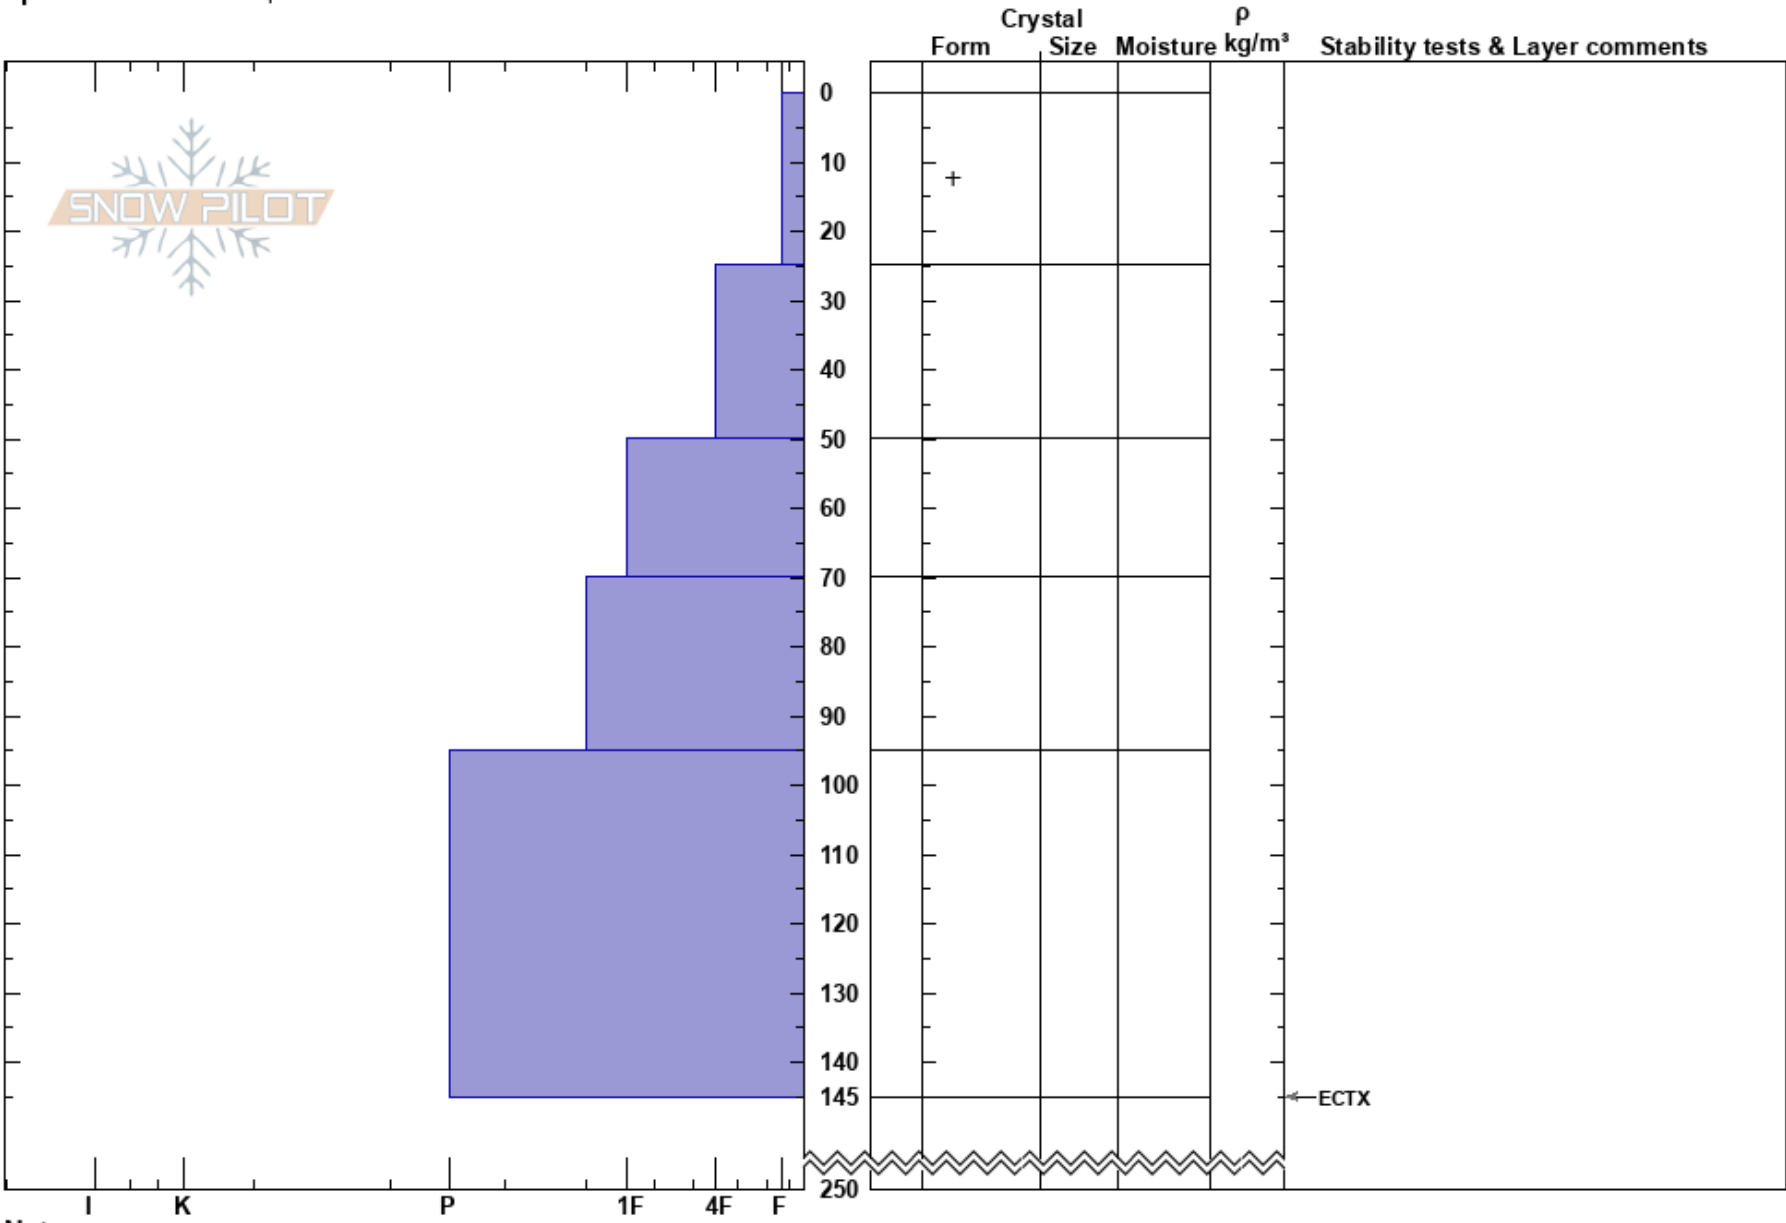

Glacier Express South  
 Tordrillo Range  
 AK  
**Elevation:** 5136 ft  
**Aspect:** 355°  
**Specifics:** We skied slope

Dave Hahn  
 03/26/2023 - 12:31pm  
**Co-ord:** 61.65651N, -152.24050W  
**Slope Angle:** 26°  
**Wind Loading:** previous

**Stability:**  
**Air Temperature:**  
**Sky Cover:** CLR  
**Precipitation:** NO  
**Wind:** Calm

**HS:** 250  
**PF:** 70 50-70cm: Problematic layer  
**PS:** 35

**Notes:**