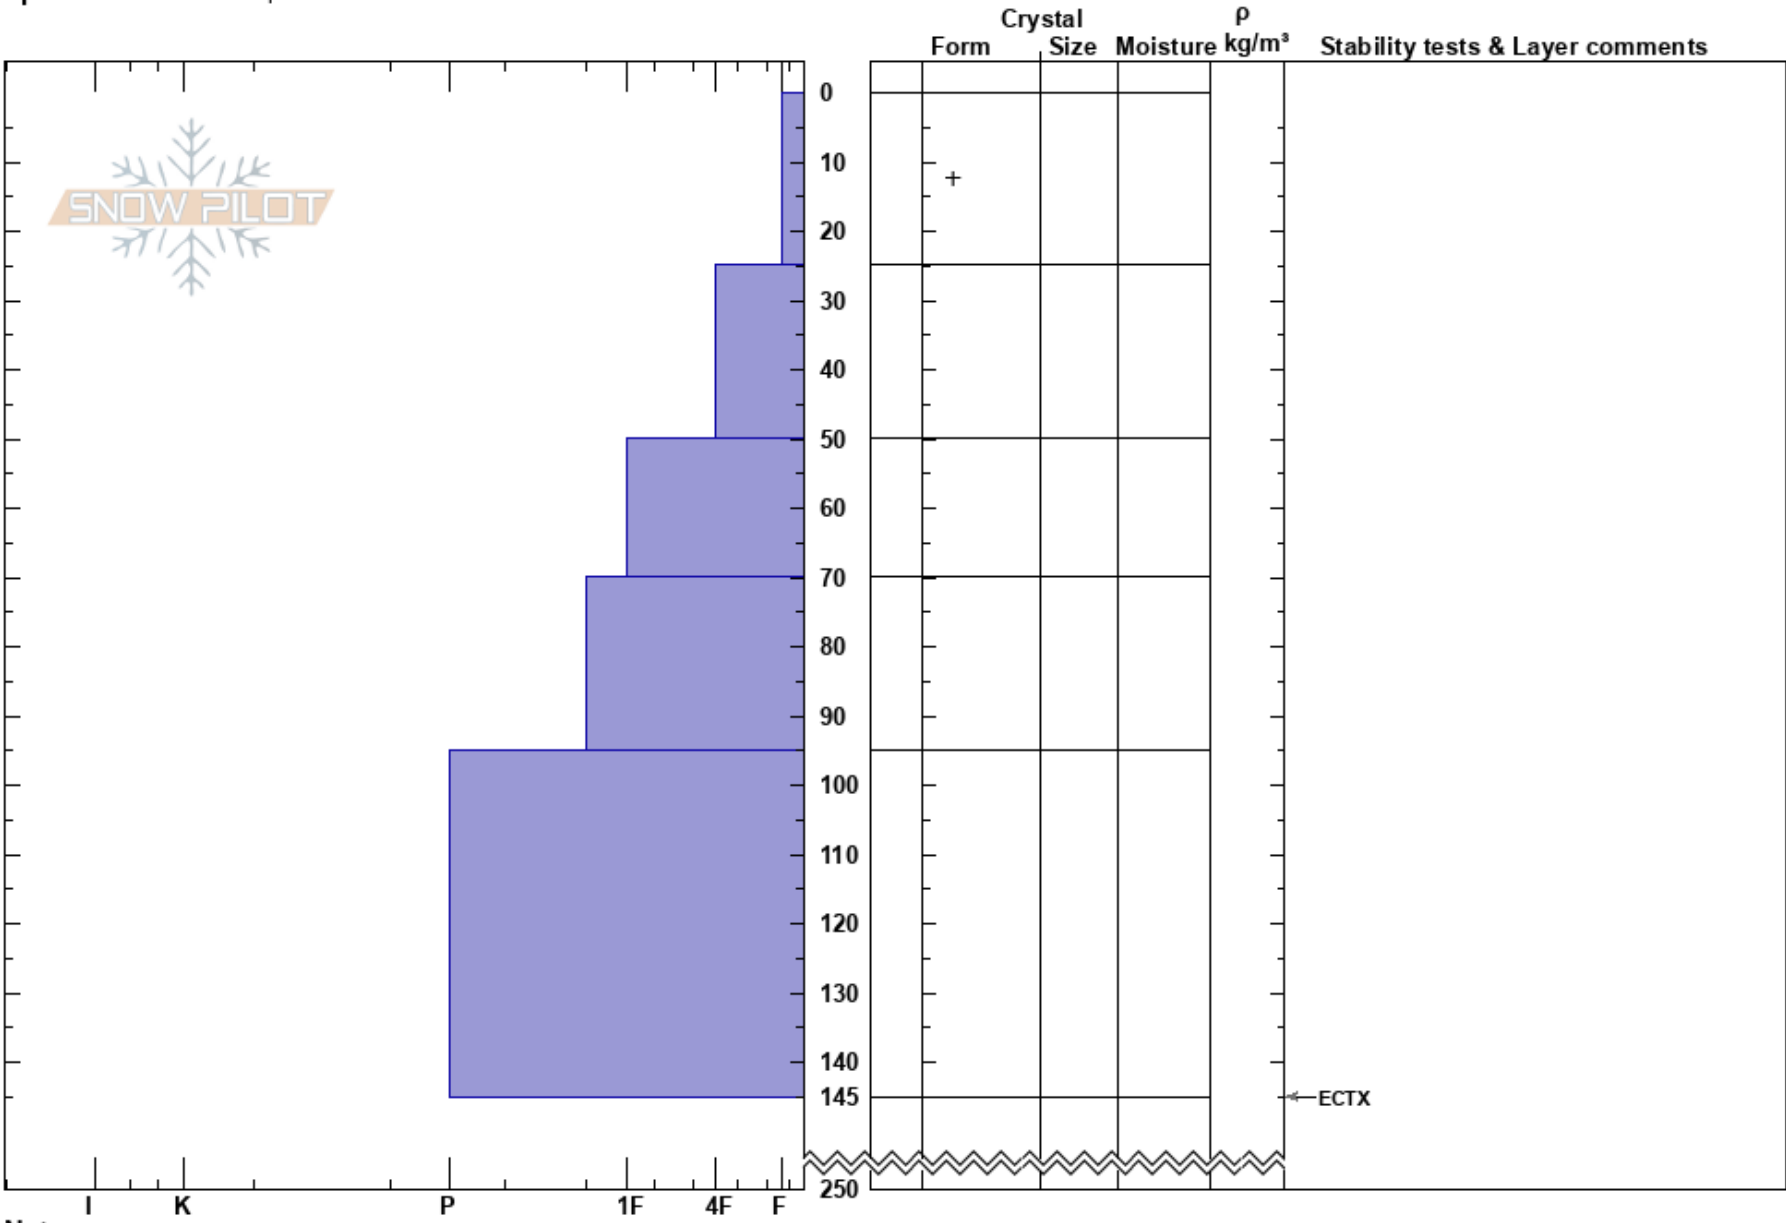

Glacier Express South  
 Tordrillo Range  
 AK  
**Elevation:** 5136 ft  
**Aspect:** 355°  
**Specifics:** We skied slope

Dave Hahn  
 03/26/2023 - 12:31pm  
**Co-ord:** 61.65651N, -152.24050W  
**Slope Angle:** 26°  
**Wind Loading:** previous

**Stability:**  
**Air Temperature:**  
**Sky Cover:** CLR  
**Precipitation:** NO  
**Wind:** Calm

**HS:** 250  
**PF:** 70 50-70cm: Problematic layer  
**PS:** 35

Notes: