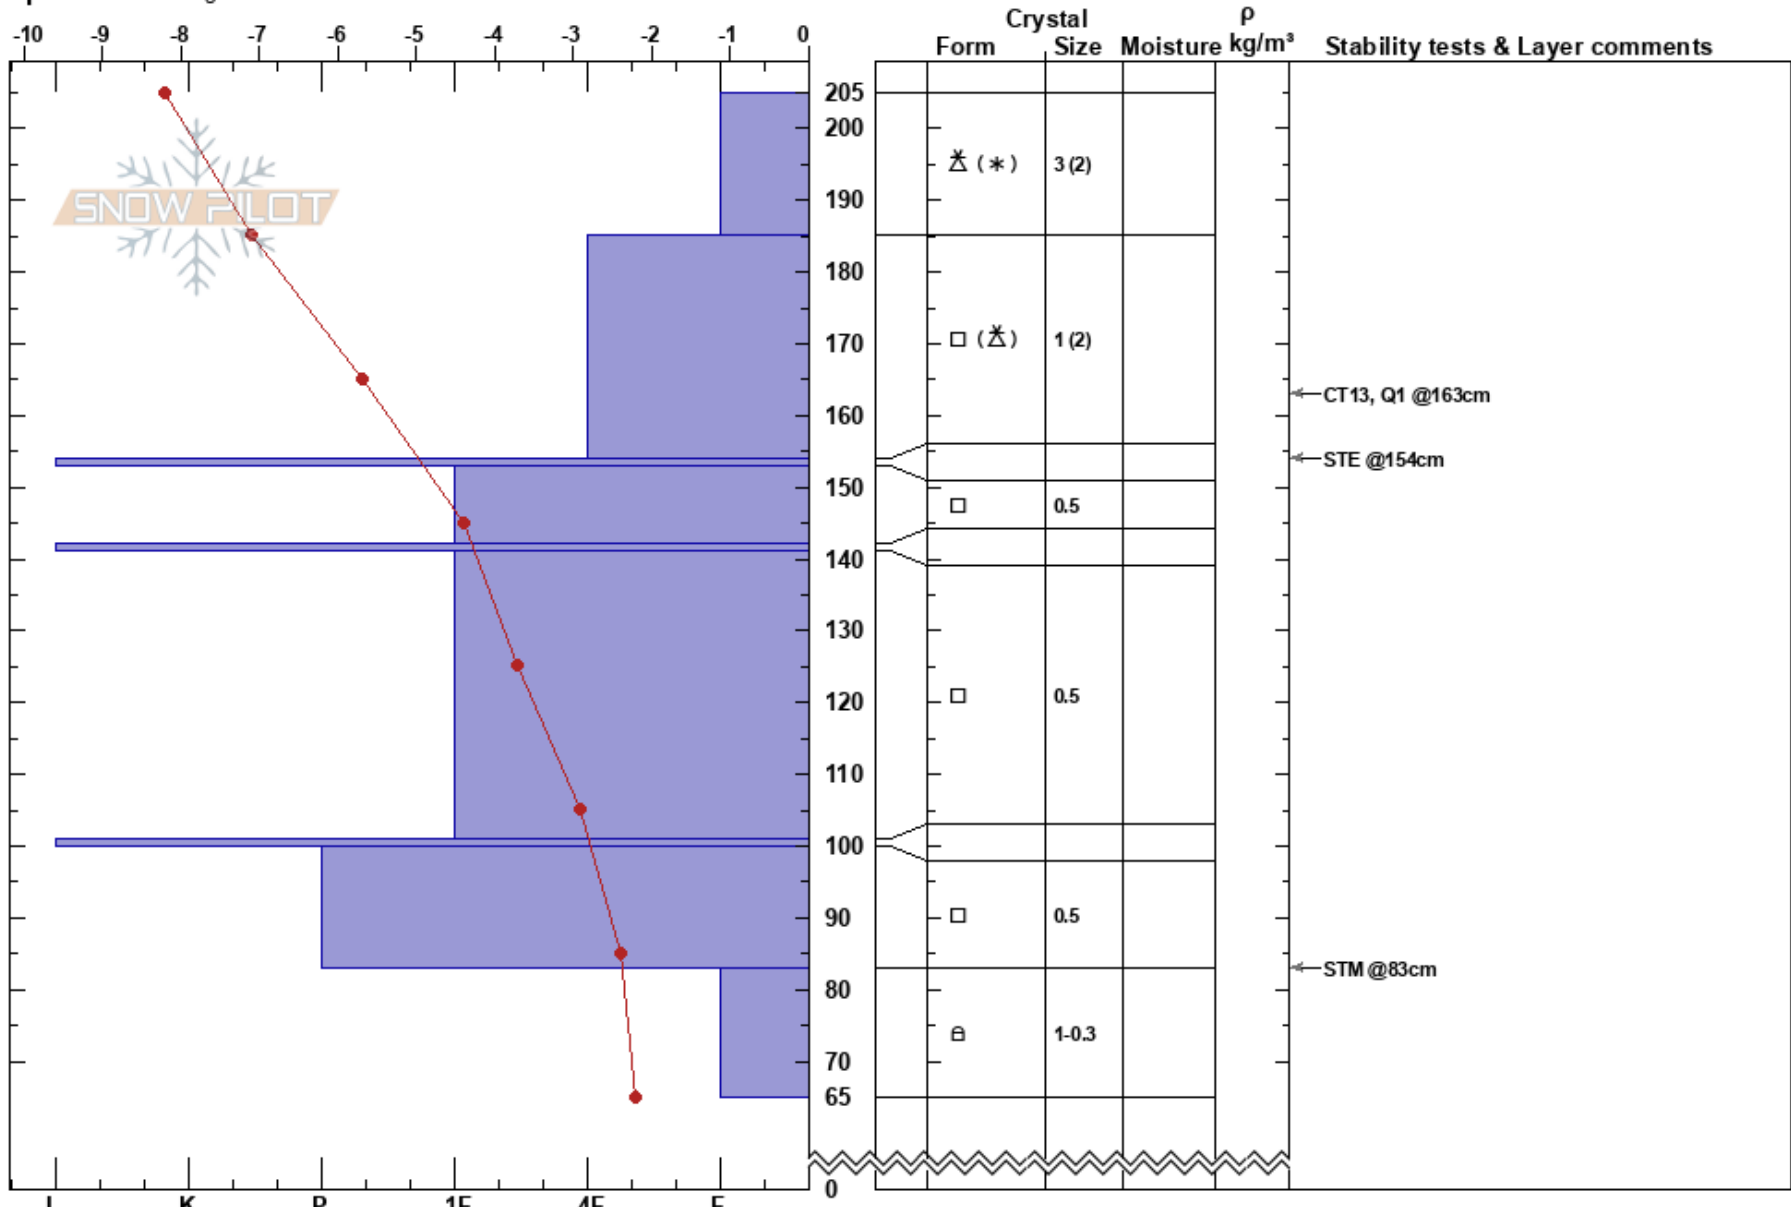

Black Forest
 Spring Mountains
 NV
 Elevation: 11500 ft
 Aspect: 35°

Eric Fehr
 03/25/2023 - 10:10am
 Co-ord: 36.28916N, -115.68860W
 Slope Angle: 39°
 Wind Loading: previous

Stability: Fair
 Air Temperature: -7.3°C
 Sky Cover: OVC
 Precipitation: S-1
 Wind: Calm

HS:205
 PF: 70
 205-185cm: Problematic layer

Specifics: Pit dug in a Ski Area

Notes: