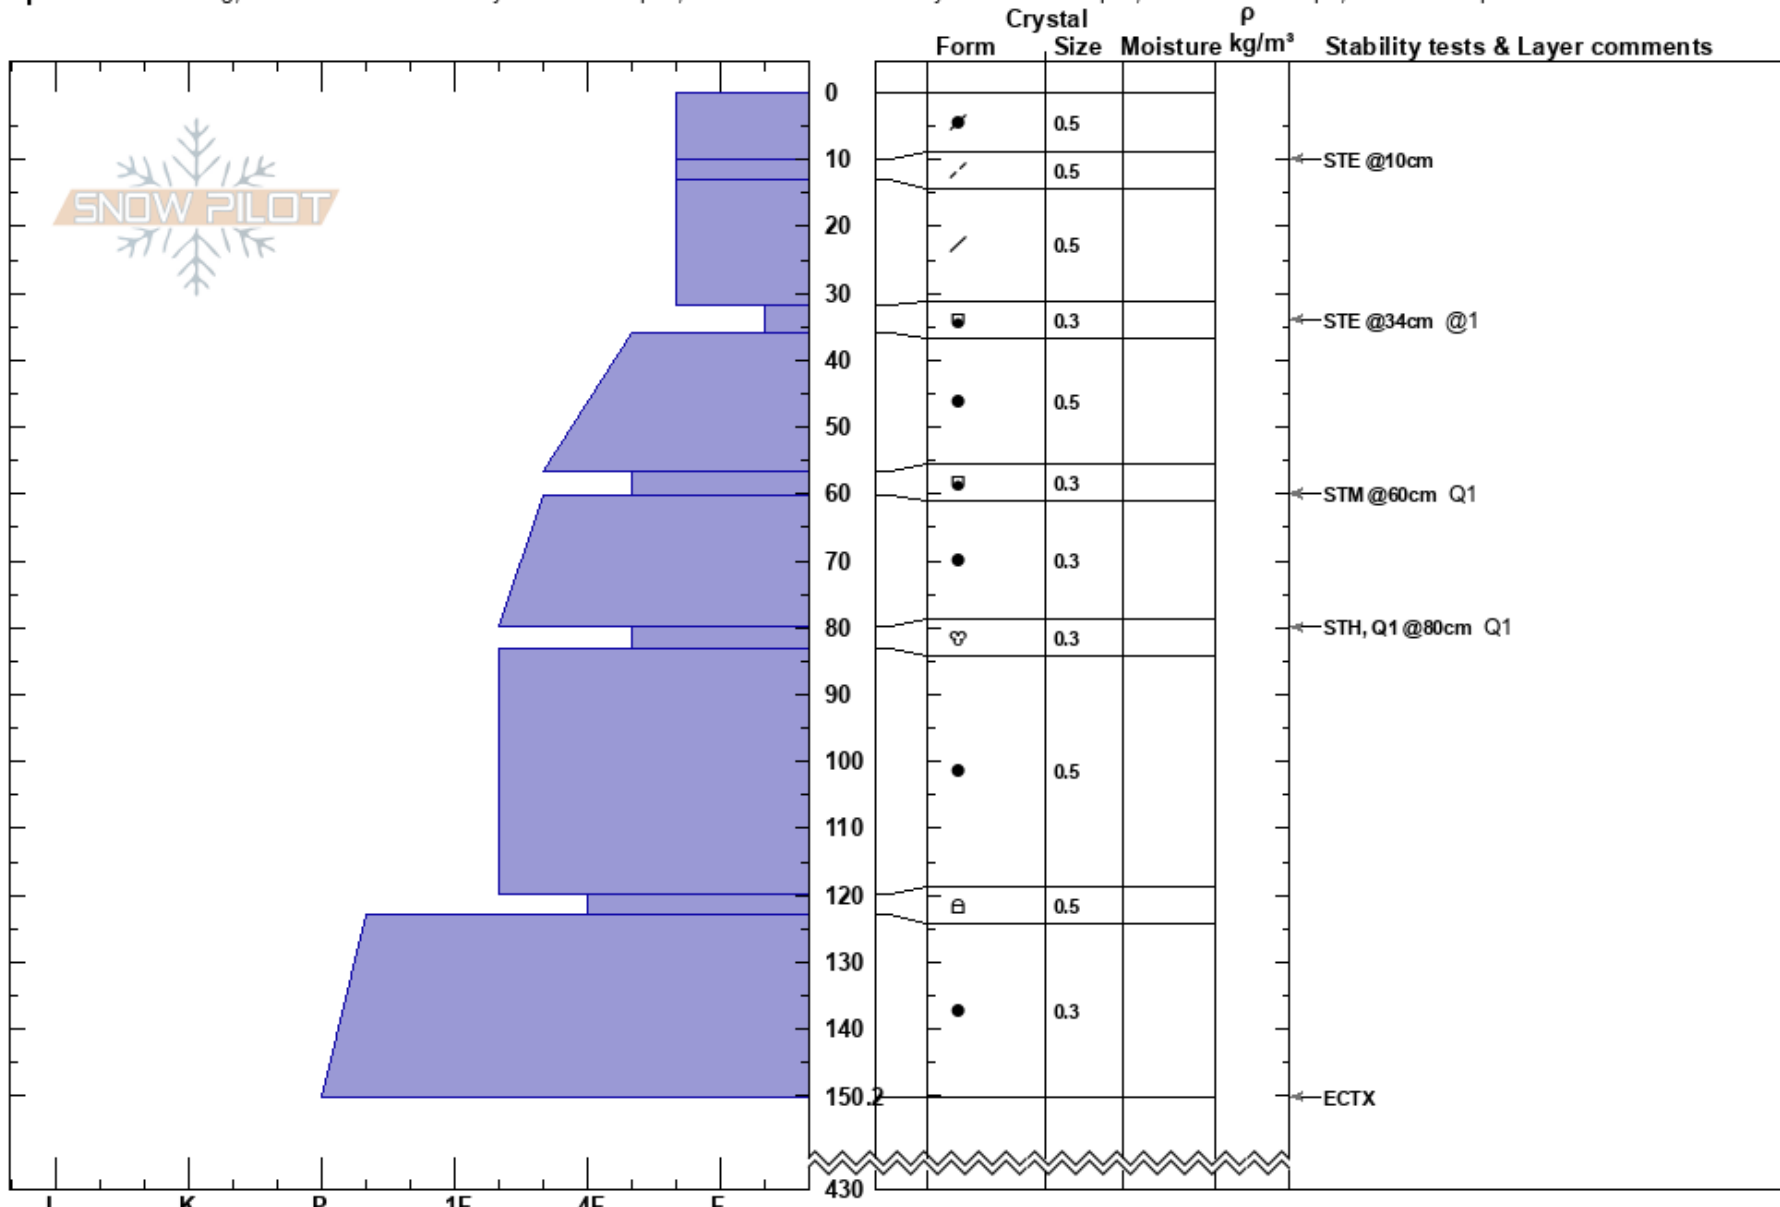

N.Bowl Rocks Springs
 Teton Range
 WY
 Elevation: 8500 ft
 Aspect: N

Dave Miller
 03/25/2023 - 3:00pm
 Co-ord: 43.58041N, -110.87763E
 Slope Angle: 35°
 Wind Loading: yes

Stability:
 Air Temperature: 25°F
 Sky Cover: OVC
 Precipitation: NO
 Wind: W

HS:430
 PF: 30
 PS: 25

Layer Notes:

Specifics: Cracking; Recent avalanche activity on similar slopes; Recent avalanche activity on different slopes; Ski tracks on slope; We skied slope

Notes: 30 to 40 cm slides North facing reported. East facing 3 to 5 foot slide observed in Rocks Springs