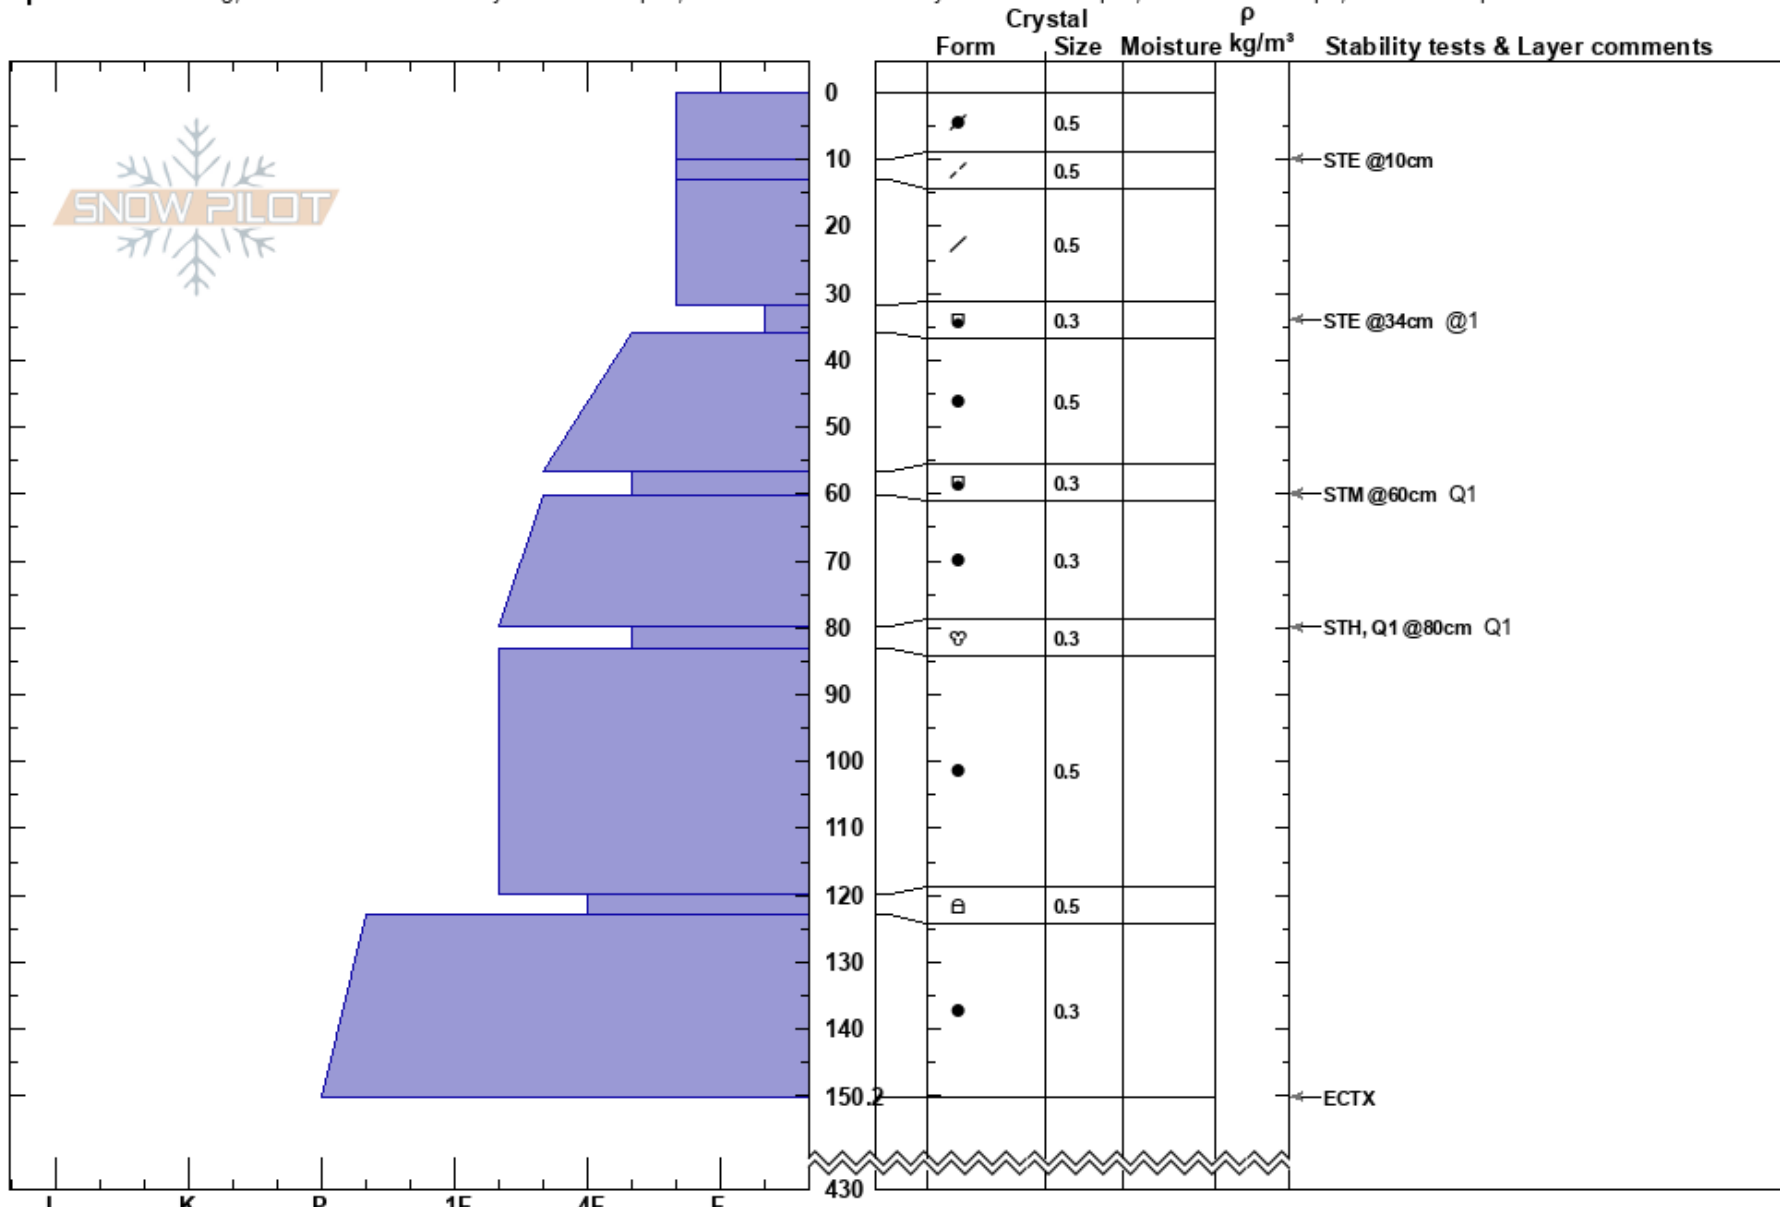

N.Bowl Rocks Springs
 Teton Range
 WY
 Elevation: 8500 ft
 Aspect: N

Dave Miller
 03/25/2023 - 3:00pm
 Co-ord: 43.58041N, -110.87763E
 Slope Angle: 35°
 Wind Loading: yes

Stability:
 Air Temperature: 25°F
 Sky Cover: OVC
 Precipitation: NO
 Wind: W

HS:430
 PF: 30
 PS: 25
 Layer Notes:

Specifics: Cracking; Recent avalanche activity on similar slopes; Recent avalanche activity on different slopes; Ski tracks on slope; We skied slope

Notes: 30 to 40 cm slides North facing reported. East facing 3 to 5 foot slide observed in Rocks Springs