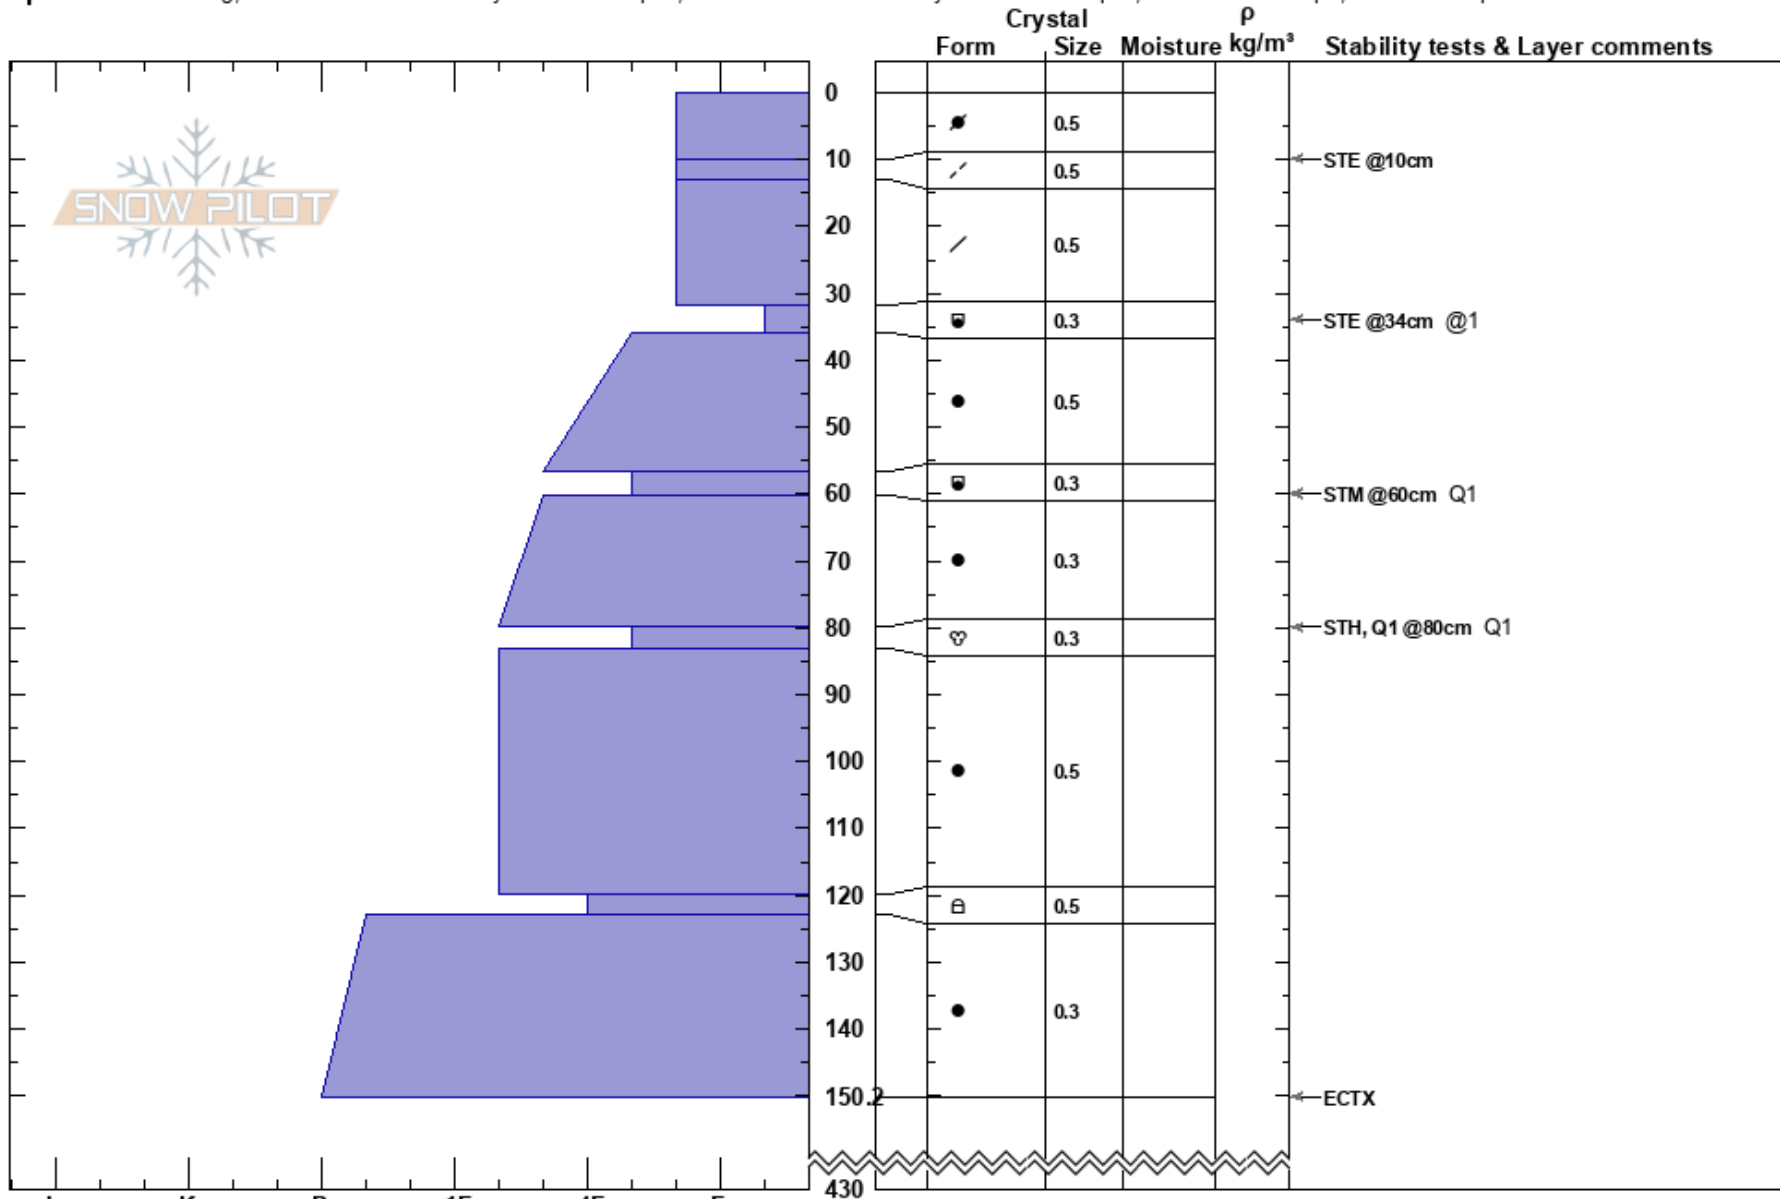

N.Bowl Rocks Springs  
 Teton Range  
 WY  
 Elevation: 8500 ft  
 Aspect: N

Dave Miller  
 03/25/2023 - 3:00pm  
 Co-ord: 43.58041N, -110.87763E  
 Slope Angle: 35°  
 Wind Loading: yes

Stability:  
 Air Temperature: 25°F  
 Sky Cover: OVC  
 Precipitation: NO  
 Wind: W

HS:430  
 PF: 30  
 PS: 25  
 Layer Notes:

Specifics: Cracking; Recent avalanche activity on similar slopes; Recent avalanche activity on different slopes; Ski tracks on slope; We skied slope

Notes: 30 to 40 cm slides North facing reported. East facing 3 to 5 foot slide observed in Rocks Springs