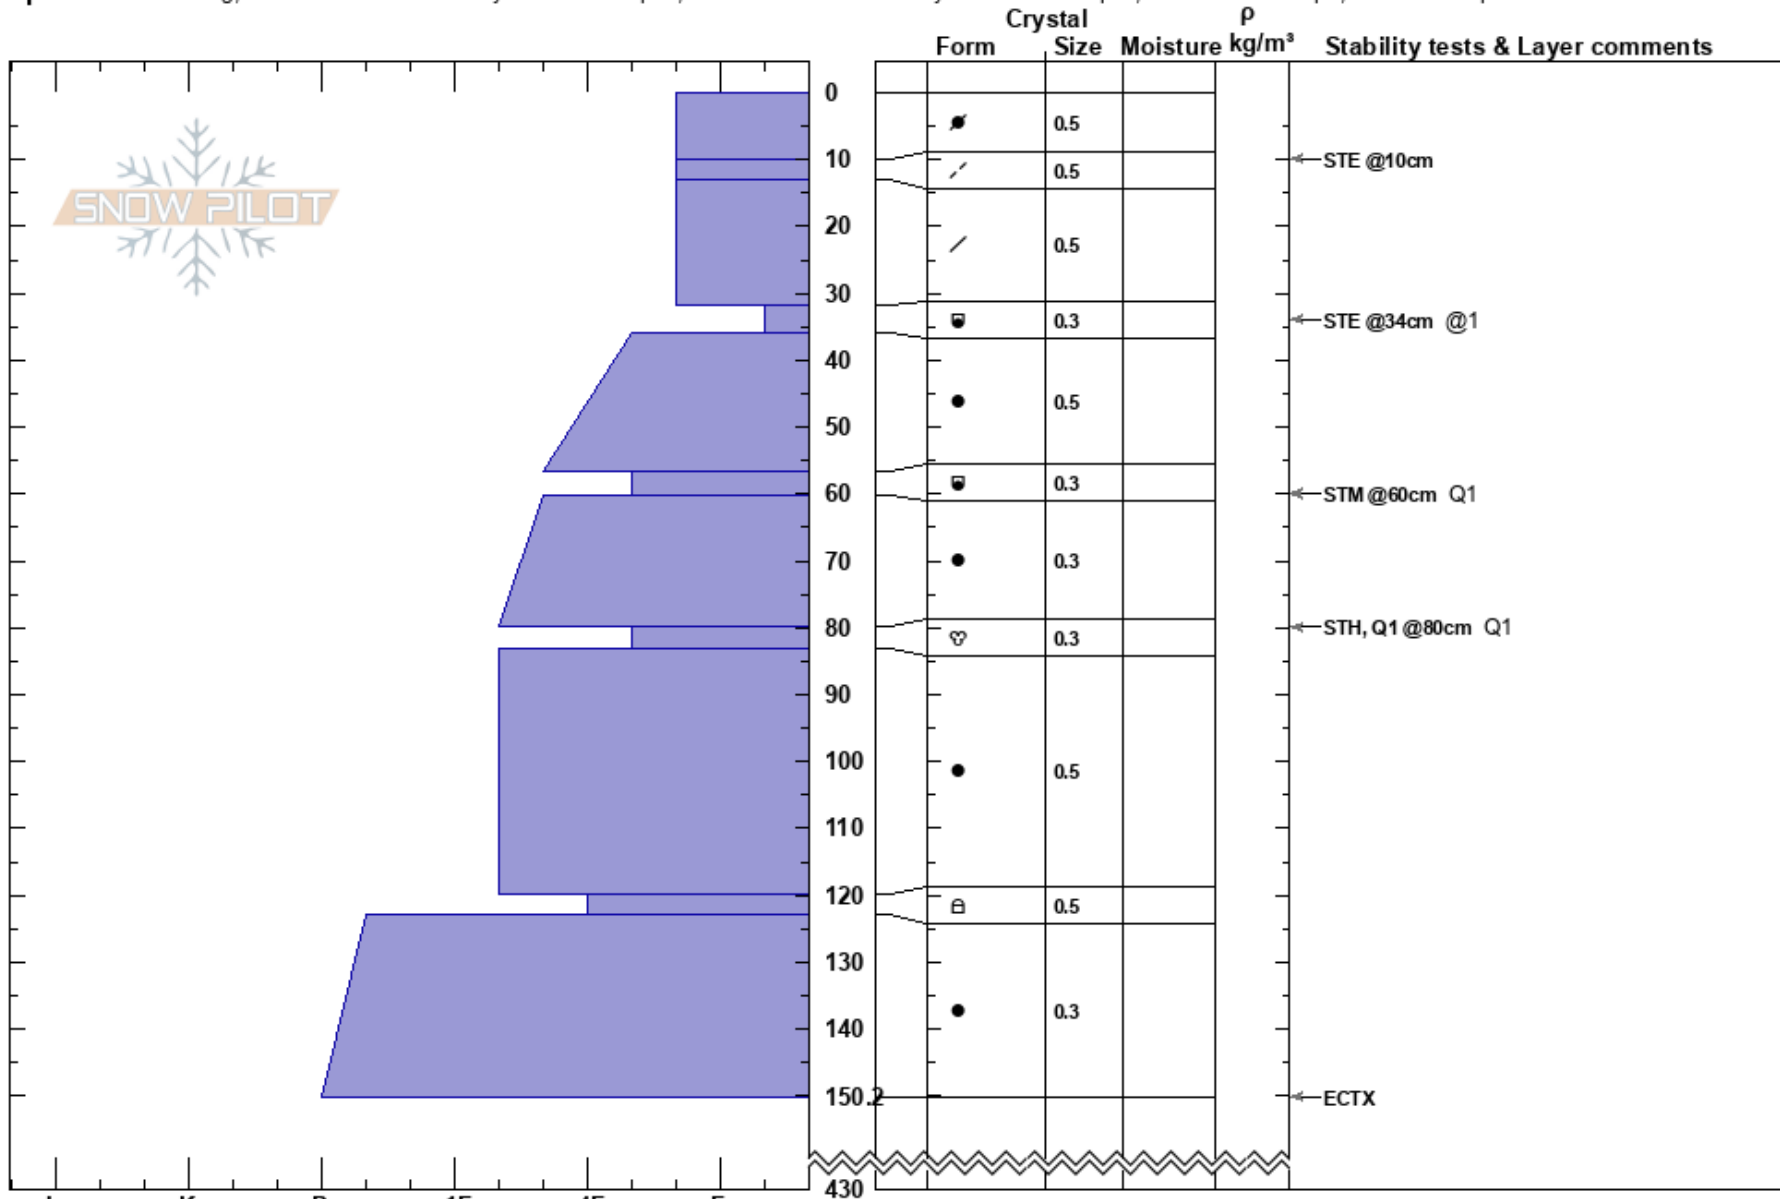

N.Bowl Rocks Springs
 Teton Range
 WY
 Elevation: 8500 ft
 Aspect: N

Dave Miller
 03/25/2023 - 3:00pm
 Co-ord: 43.58041N, -110.87763E
 Slope Angle: 35°
 Wind Loading: yes

Stability:
 Air Temperature: 25°F
 Sky Cover: OVC
 Precipitation: NO
 Wind: W

HS:430
 PF: 30
 PS: 25
 Layer Notes:

Specifics: Cracking; Recent avalanche activity on similar slopes; Recent avalanche activity on different slopes; Ski tracks on slope; We skied slope

Notes: 30 to 40 cm slides North facing reported. East facing 3 to 5 foot slide observed in Rocks Springs