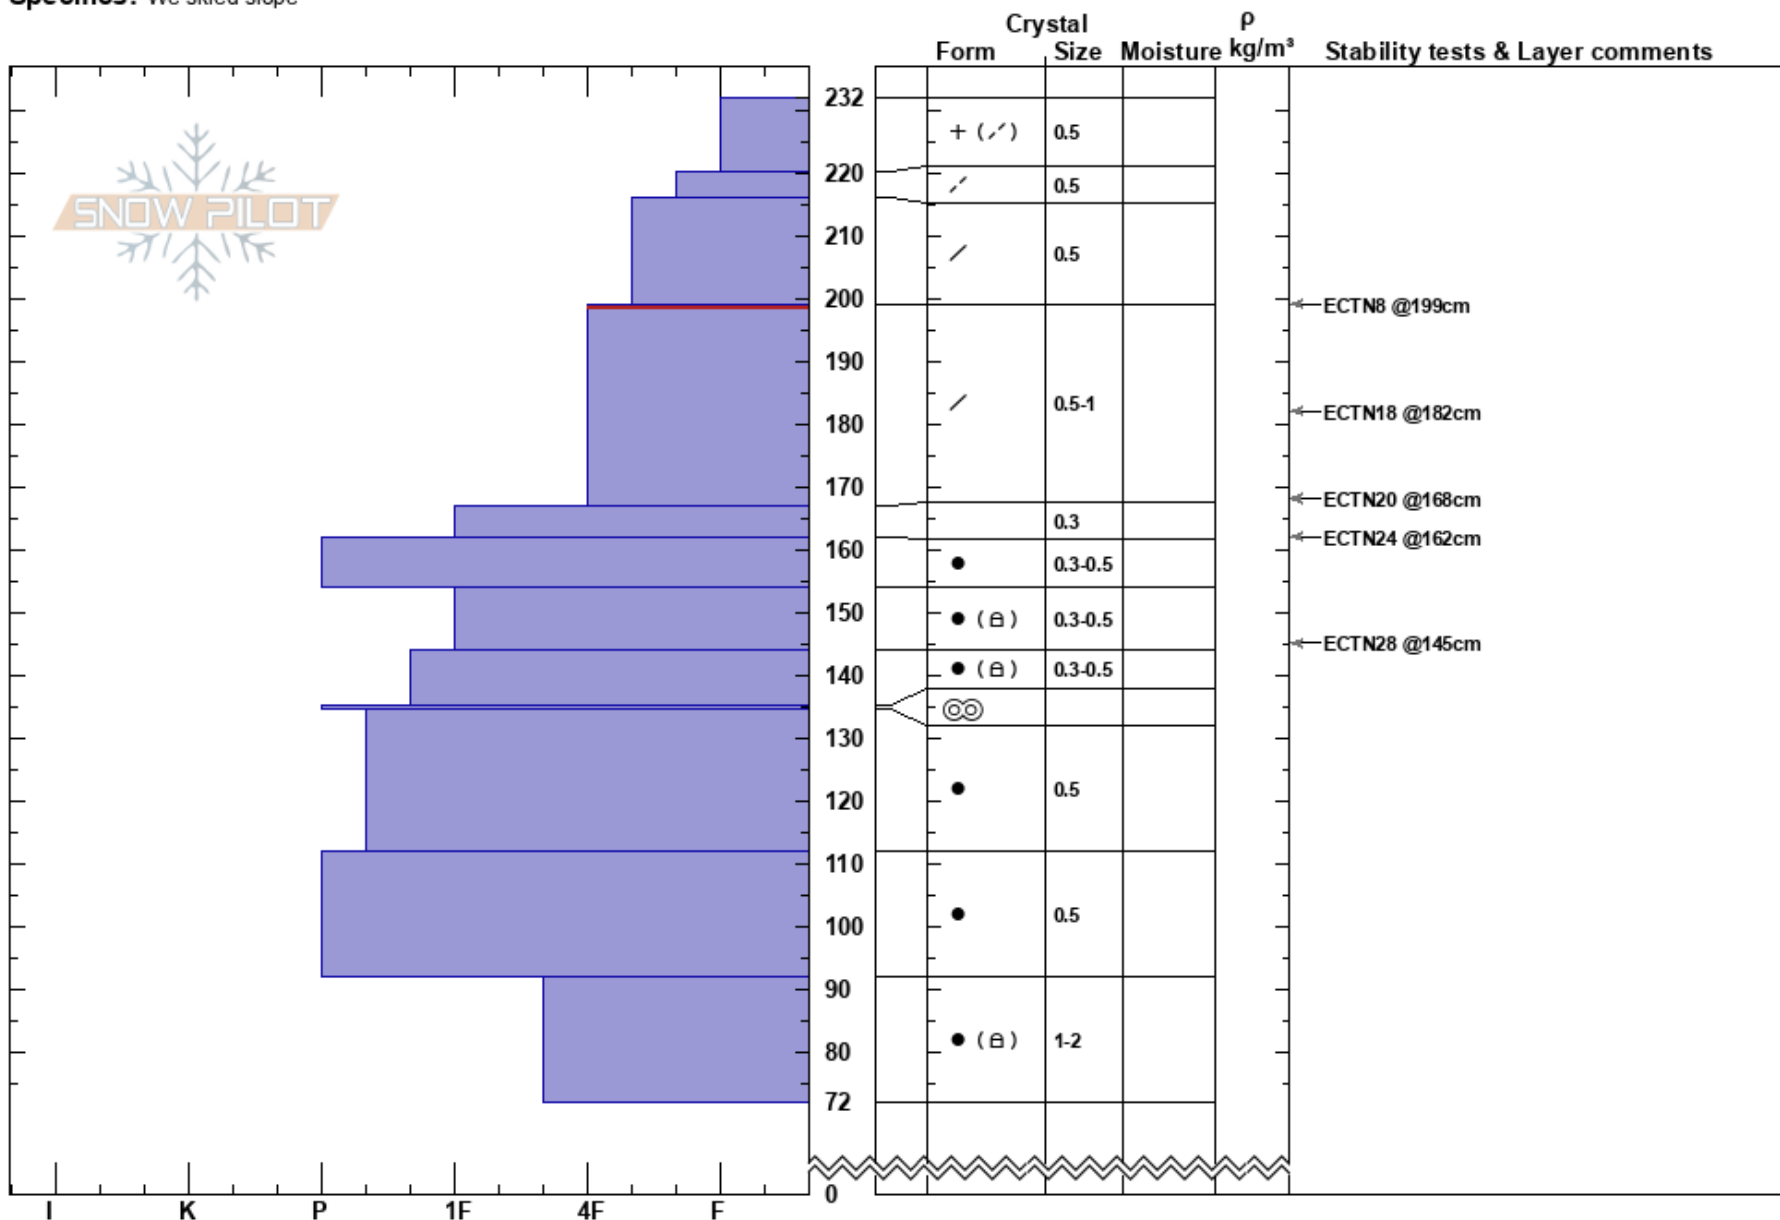

Sherwood Low Lt
 Uinta Range
 UT
 Elevation: 9050 ft
 Aspect: 320°
 Specifics: We skied slope

Jason Boyer
 03/25/2023 - 12:01pm
 Co-ord:
 Slope Angle: 35°
 Wind Loading: no

Stability: Good
 Air Temperature:
 Sky Cover: OVC
 Precipitation: S-1
 Wind: W Light Breeze

HS:232
 PF: 70 199-167cm: Problematic layer
 PS: 40

Notes: