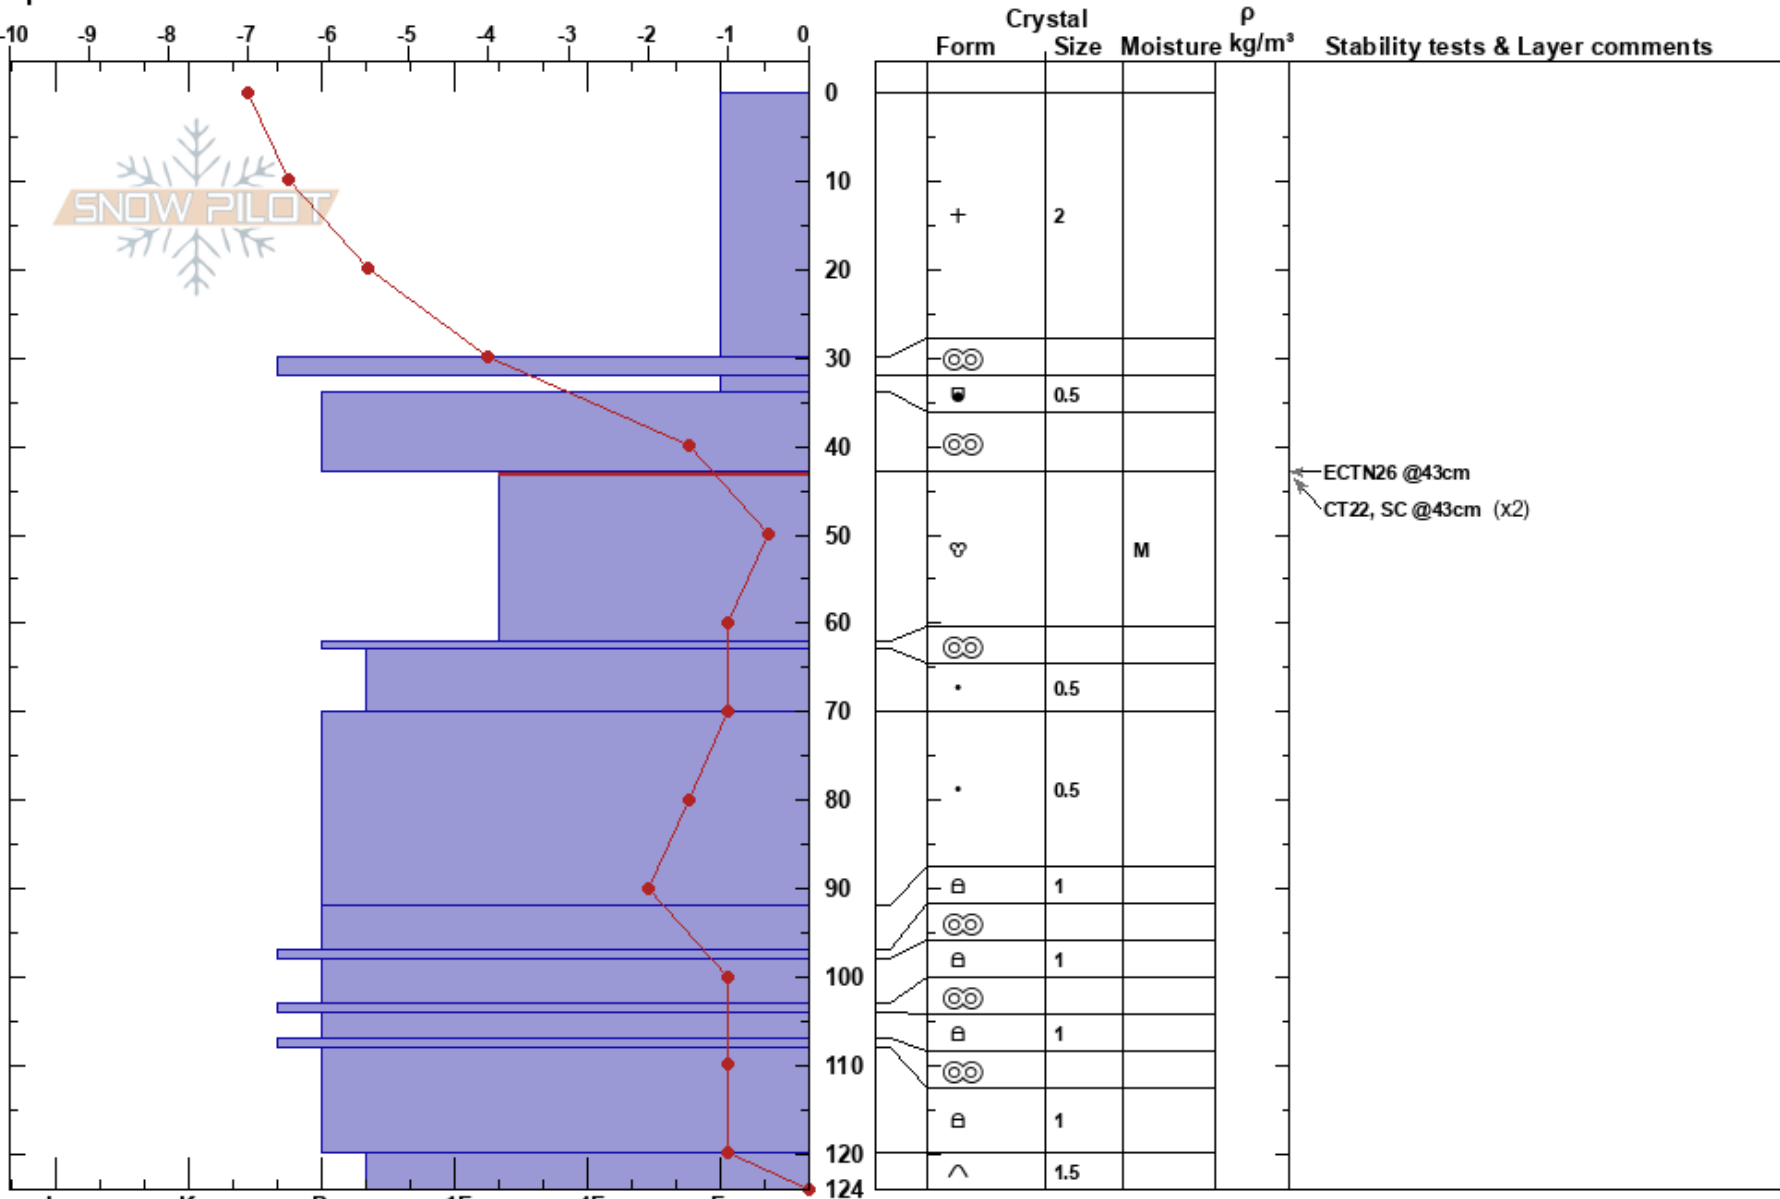

Woodcamp\_20230325  
 Bear River Range  
 UT  
 Elevation: 5900 ft  
 Aspect: NE  
 Specifics:

Chris Benson  
 03/25/2023 - 10:30am  
 Co-ord: 12T 445553W 4627992N  
 Slope Angle: 39°  
 Wind Loading: previous

Stability: Fair  
 Air Temperature: -7°C  
 Sky Cover: X  
 Precipitation: S1  
 Wind: NE Moderate

HS: 124  
 PF: 40 43-62cm: Problematic layer  
 PS: 20

Notes: