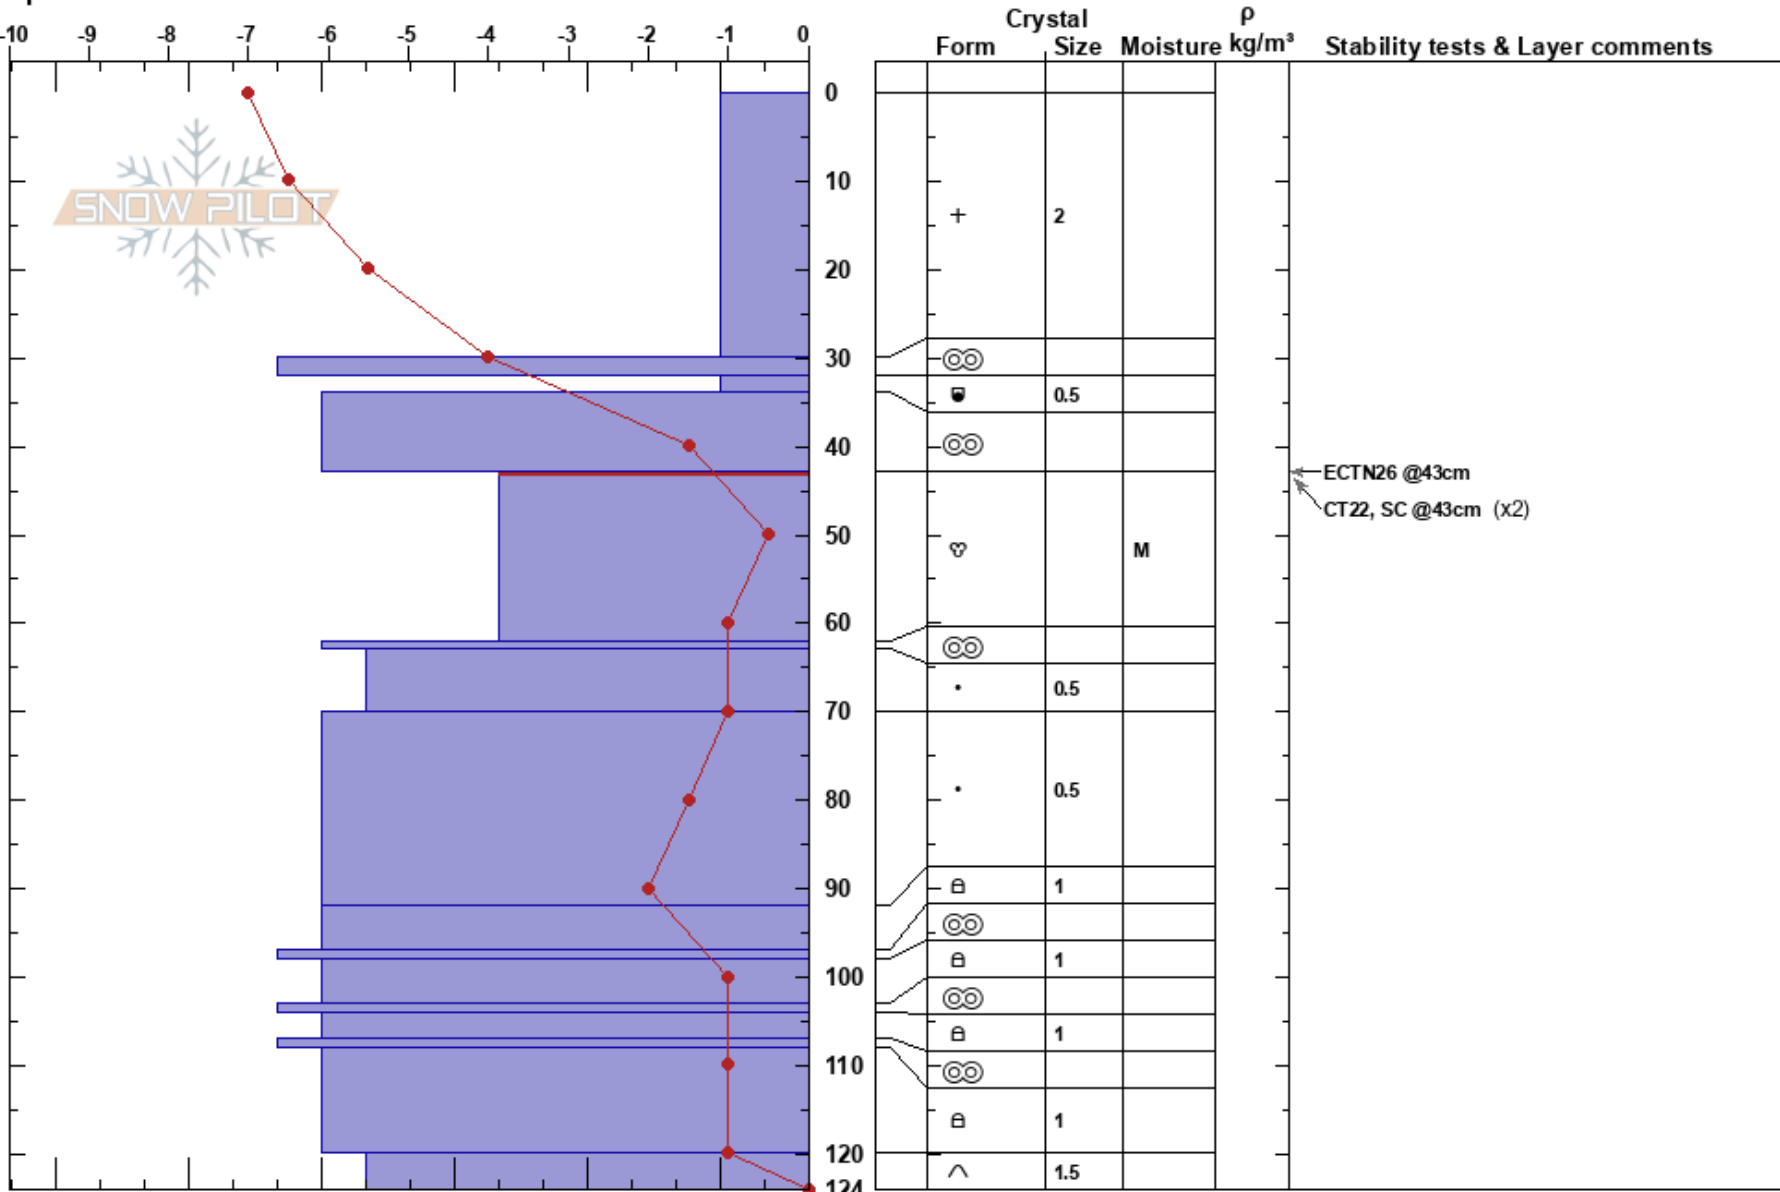

Woodcamp_20230325

Chris Benson

Stability: Fair

HS: 124

Layer Notes:

Bear River Range

03/25/2023 - 10:30am

Air Temperature: -7°C

PF: 40

43-62cm: Problematic layer

UT

Co-ord: 12T 445553W 4627992N

Sky Cover: X

PS: 20

Elevation: 5900 ft

Slope Angle: 39°

Precipitation: S1

Aspect: NE

Wind Loading: previous

Wind: NE Moderate

Specifics:

Notes: