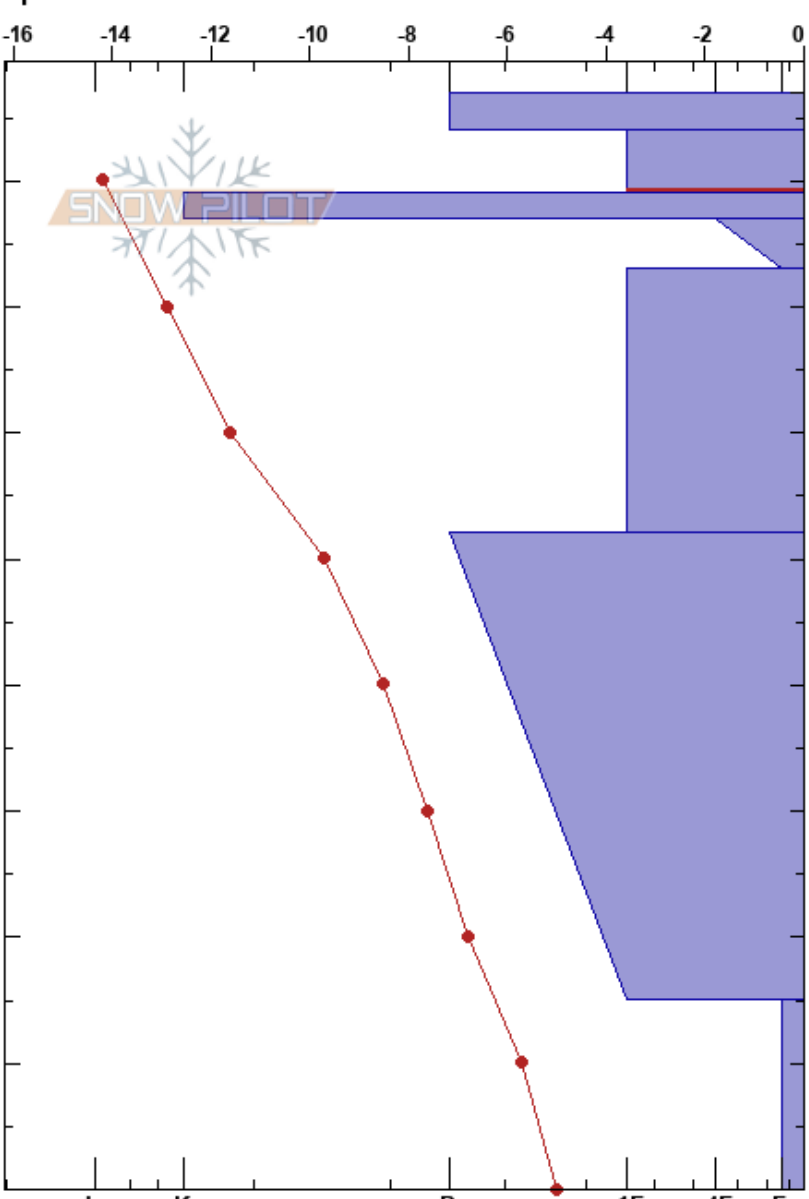

Air Temperature: -8°C

PF: 5

84-79cm: Problematic layer

Elevation: 475 m

Slope Angle: 19°

Sky Cover: FEW

Precipitation: NO

Aspect: NE

Wind Loading: yes

Wind: N Moderate

Specifics:

Form	Crystal		Moisture	$\rho$ kg/m <sup>3</sup>	Stability tests & Layer comments
	Size				
•	1		D		
/	1.5				
⊙					← CT24, RP @79cm
□	2.5		D		
☉	2		D		
☉	1.5		D		
^	3		D		
					← ECTX