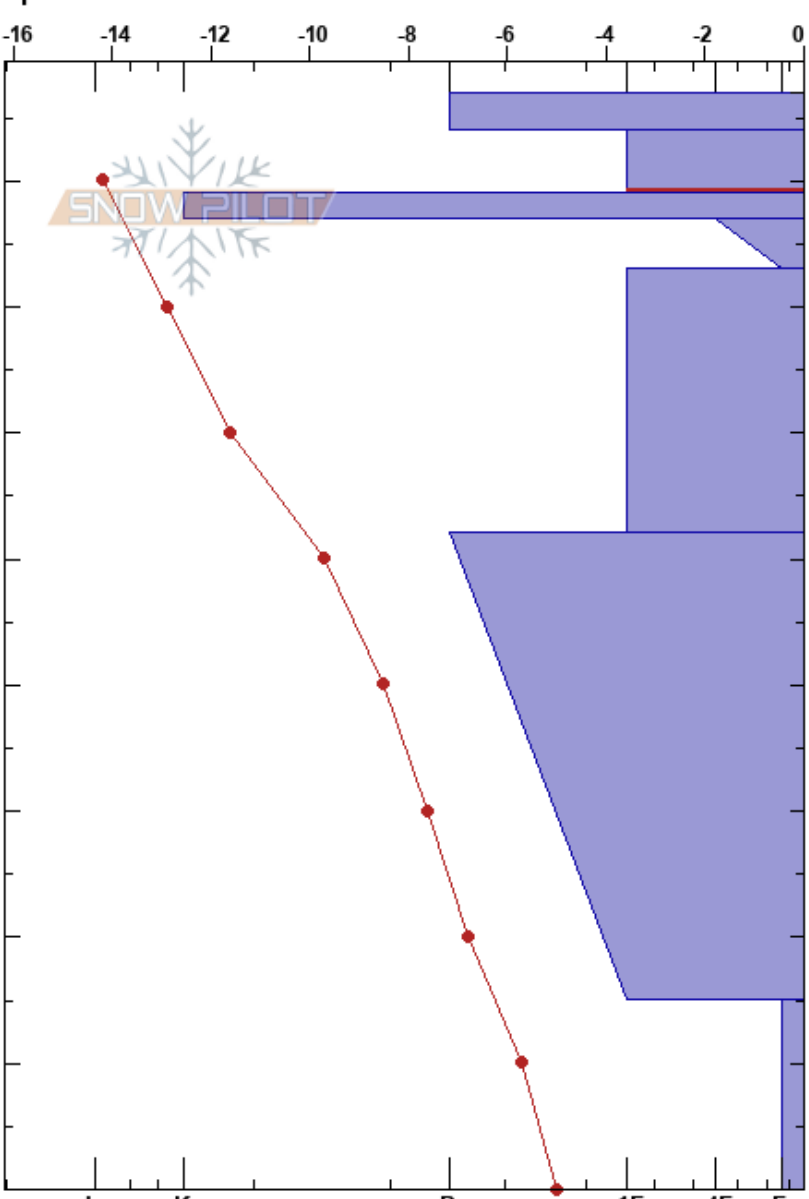

Air Temperature: -8°C

PF: 5

84-79cm: Problematic layer

Elevation: 475 m

Slope Angle: 19°

Sky Cover: FEW

Precipitation: NO

Aspect: NE

Wind Loading: yes

Wind: N Moderate

Specifics:

Form	Crystal		Moisture	ρ kg/m ³	Stability tests & Layer comments
	Size				
•	1		D		
/	1.5				
⊙					← CT24, RP @79cm
□	2.5		D		
☉	2		D		
☉	1.5		D		
^	3		D		
					← ECTX