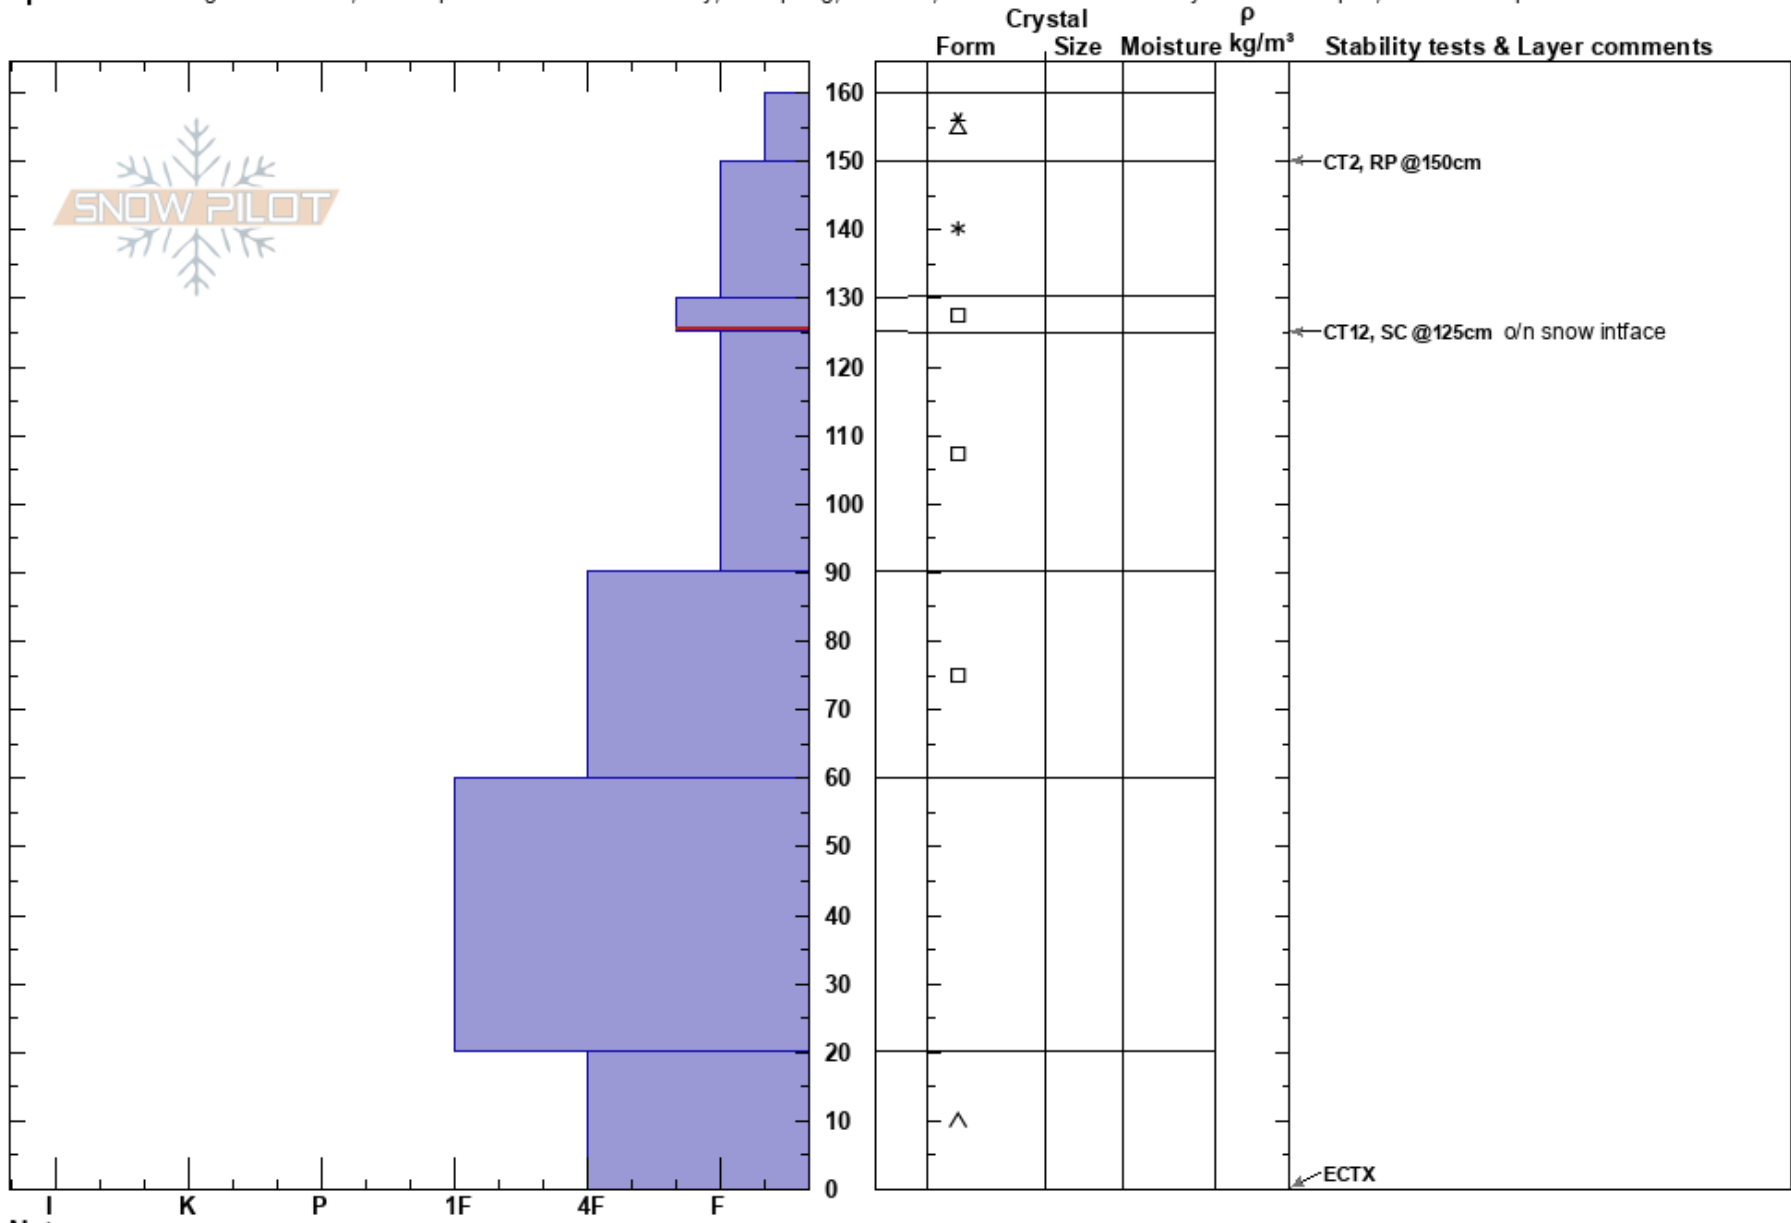

Lower Acid  
 Spring Mountains  
 NV  
 Elevation: 9545 ft  
 Aspect: NE

Seth Shanahan  
 02/24/2023 - 10:52am  
 Co-ord: 36.29460N, -115.68143E  
 Slope Angle: 38°  
 Wind Loading: previous

Stability: Fair  
 Air Temperature:  
 Sky Cover: OVC  
 Precipitation: S1  
 Wind: W Light Breeze

HS: 160  
 130-125cm: Problematic layer

Specifics: Pit dug in a Ski Area; Pit is representative of backcountry; Collapsing, localized; Recent avalanche activity on similar slopes; We skied slope

Notes: