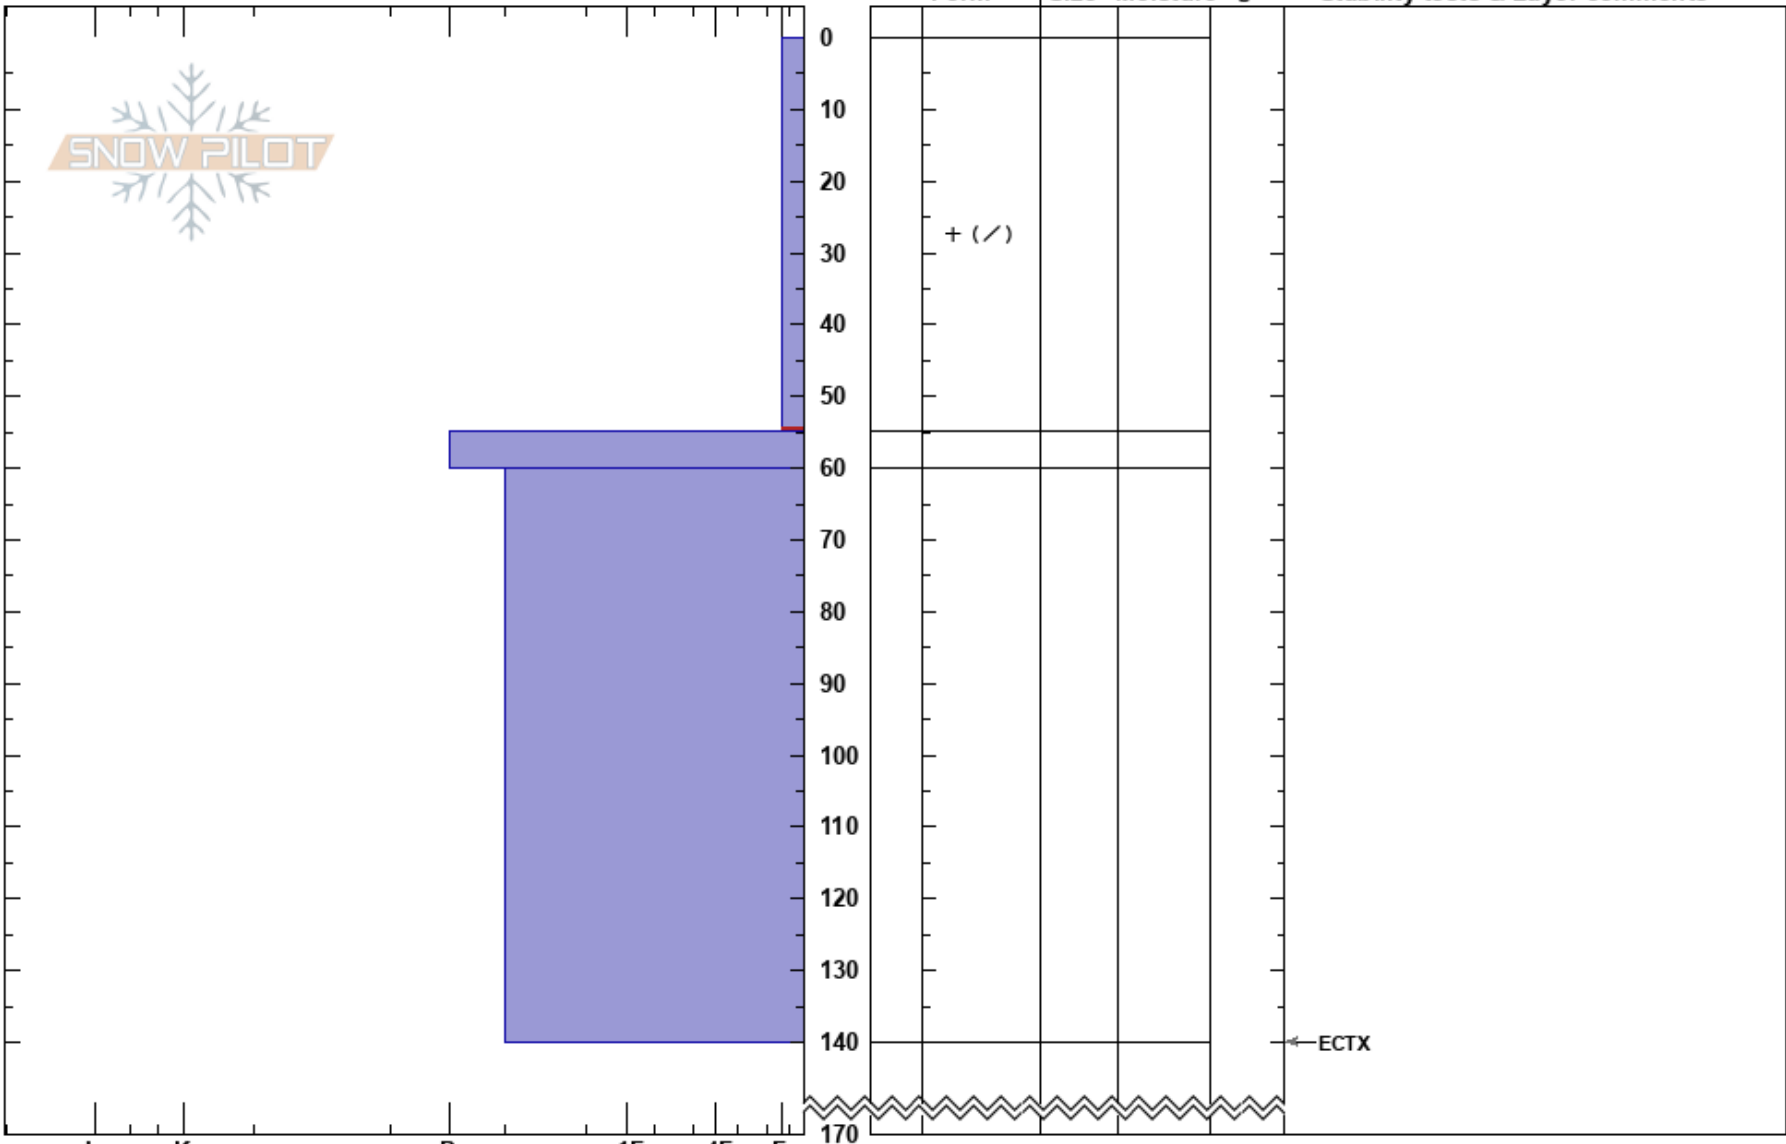

Ikes Mid Slope
Tordrillo Range
AK
Elevation: 3762 ft
Aspect: 33°
Specifics:

Dave Hahn
03/25/2023 - 12:04pm
Co-ord: 61.41527N, -151.94709W
Slope Angle: 34°
Wind Loading:

Stability: **HS: 170**
Air Temperature: **PF: 50** 0-55cm: Problematic layer
Sky Cover: BKN **PS: 30**
Precipitation: NO
Wind: SW Moderate

Crystal Form Crystal Size Moisture ρ kg/m³ Stability tests & Layer comments

I K P 1F 4F F

Notes: