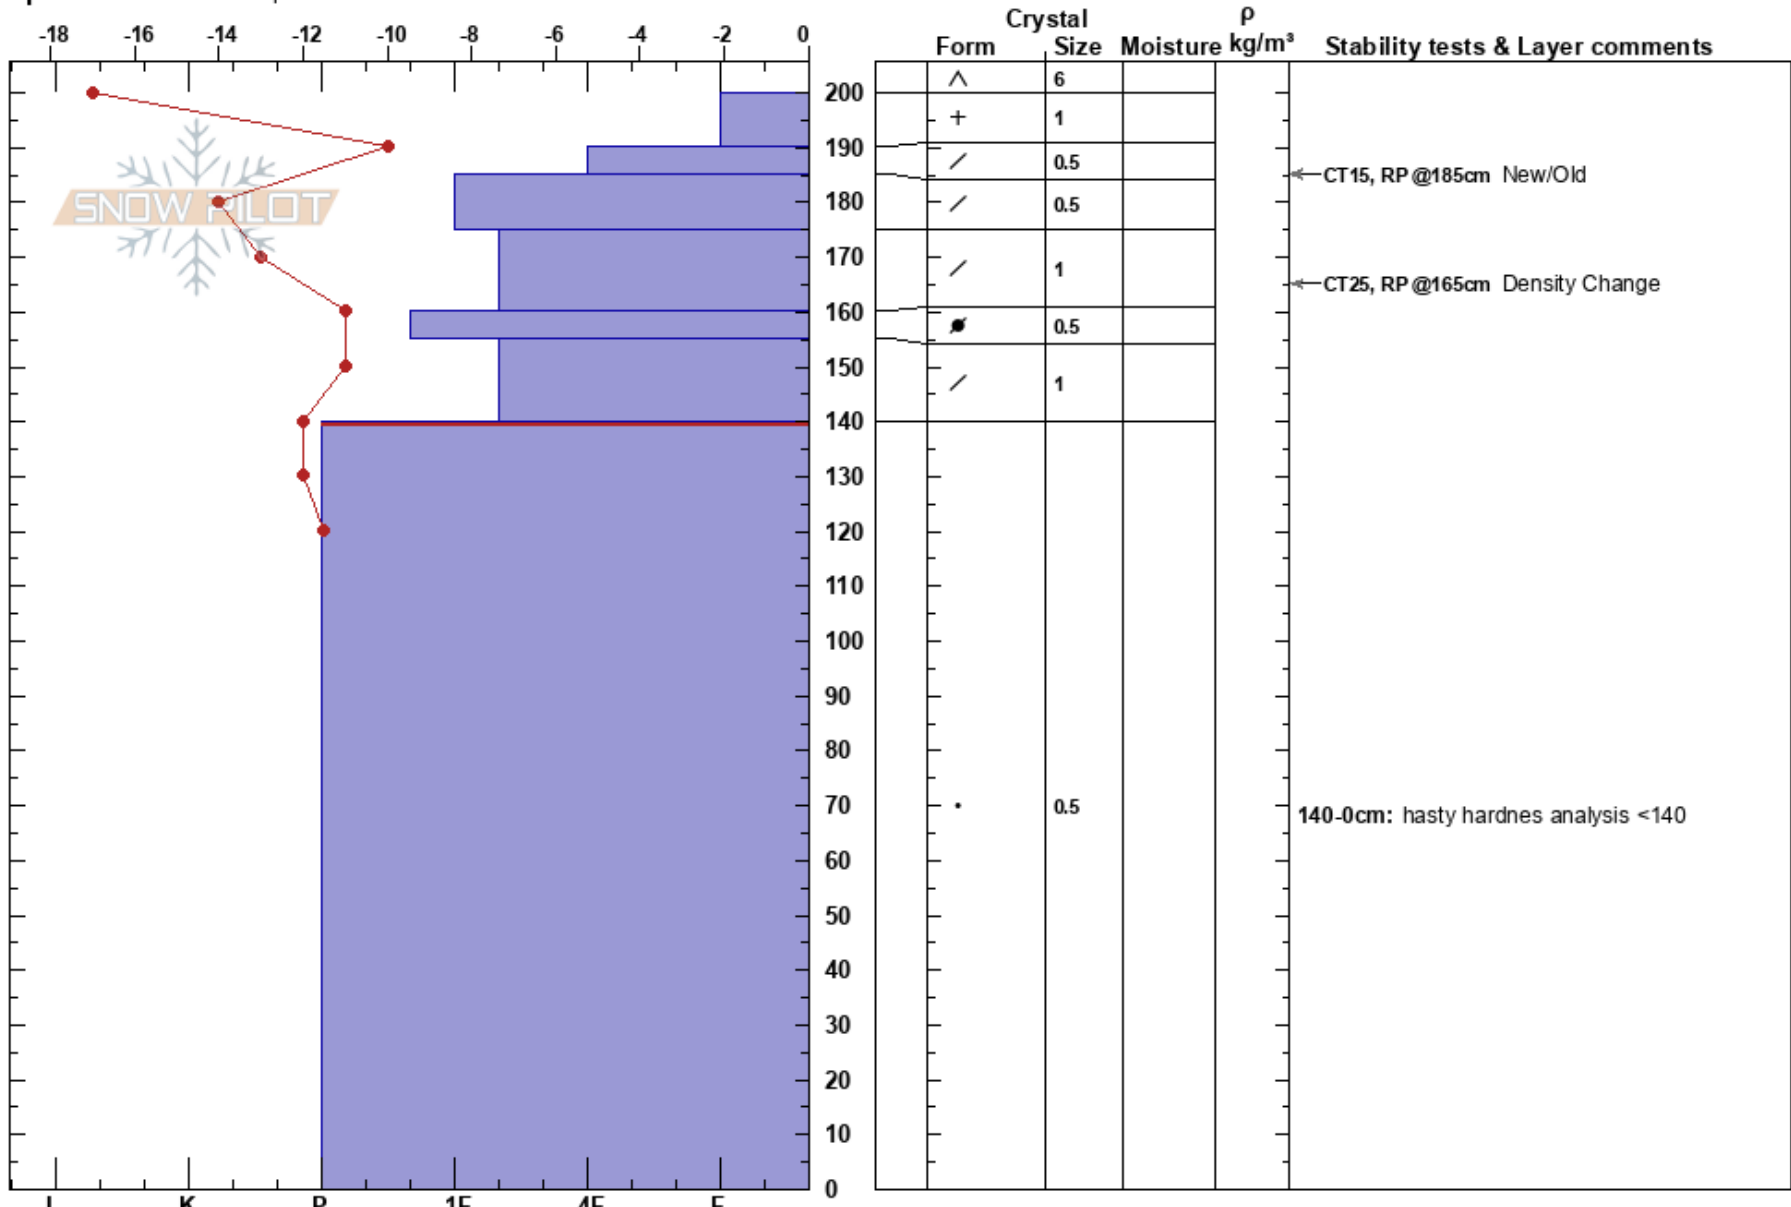

Wortmans - Chugach AK
 Chugach Range
 AK
 Elevation: 5270 ft
 Aspect: 25°

Jordan Cargill
 03/24/2023 - 10:15am
 Co-ord: 06V 565871W 6761343N
 Slope Angle: 28°
 Wind Loading: no

Stability: **HS:200**
 Air Temperature: -11°C
 Sky Cover: CLR
 Precipitation: NO
 Wind: W Light Breeze

Layer Notes:
 140-0cm: hasty hardnes analysis <140
 140-0cm: Problematic layer

Specifics: We skied slope

Notes: Did not find bottom of snowpack (over probe length - 300+). Rapid pit - mostly for stability assessment rather than data/trend info gathering. Hasty hardness analysis below 140 (Hamilton - wind/solar event interface). Temps primarily gathered to look for gradient near Hamilton layer to check for near-crust faceting. CTs and profile did not indicate the need for further stability tests.