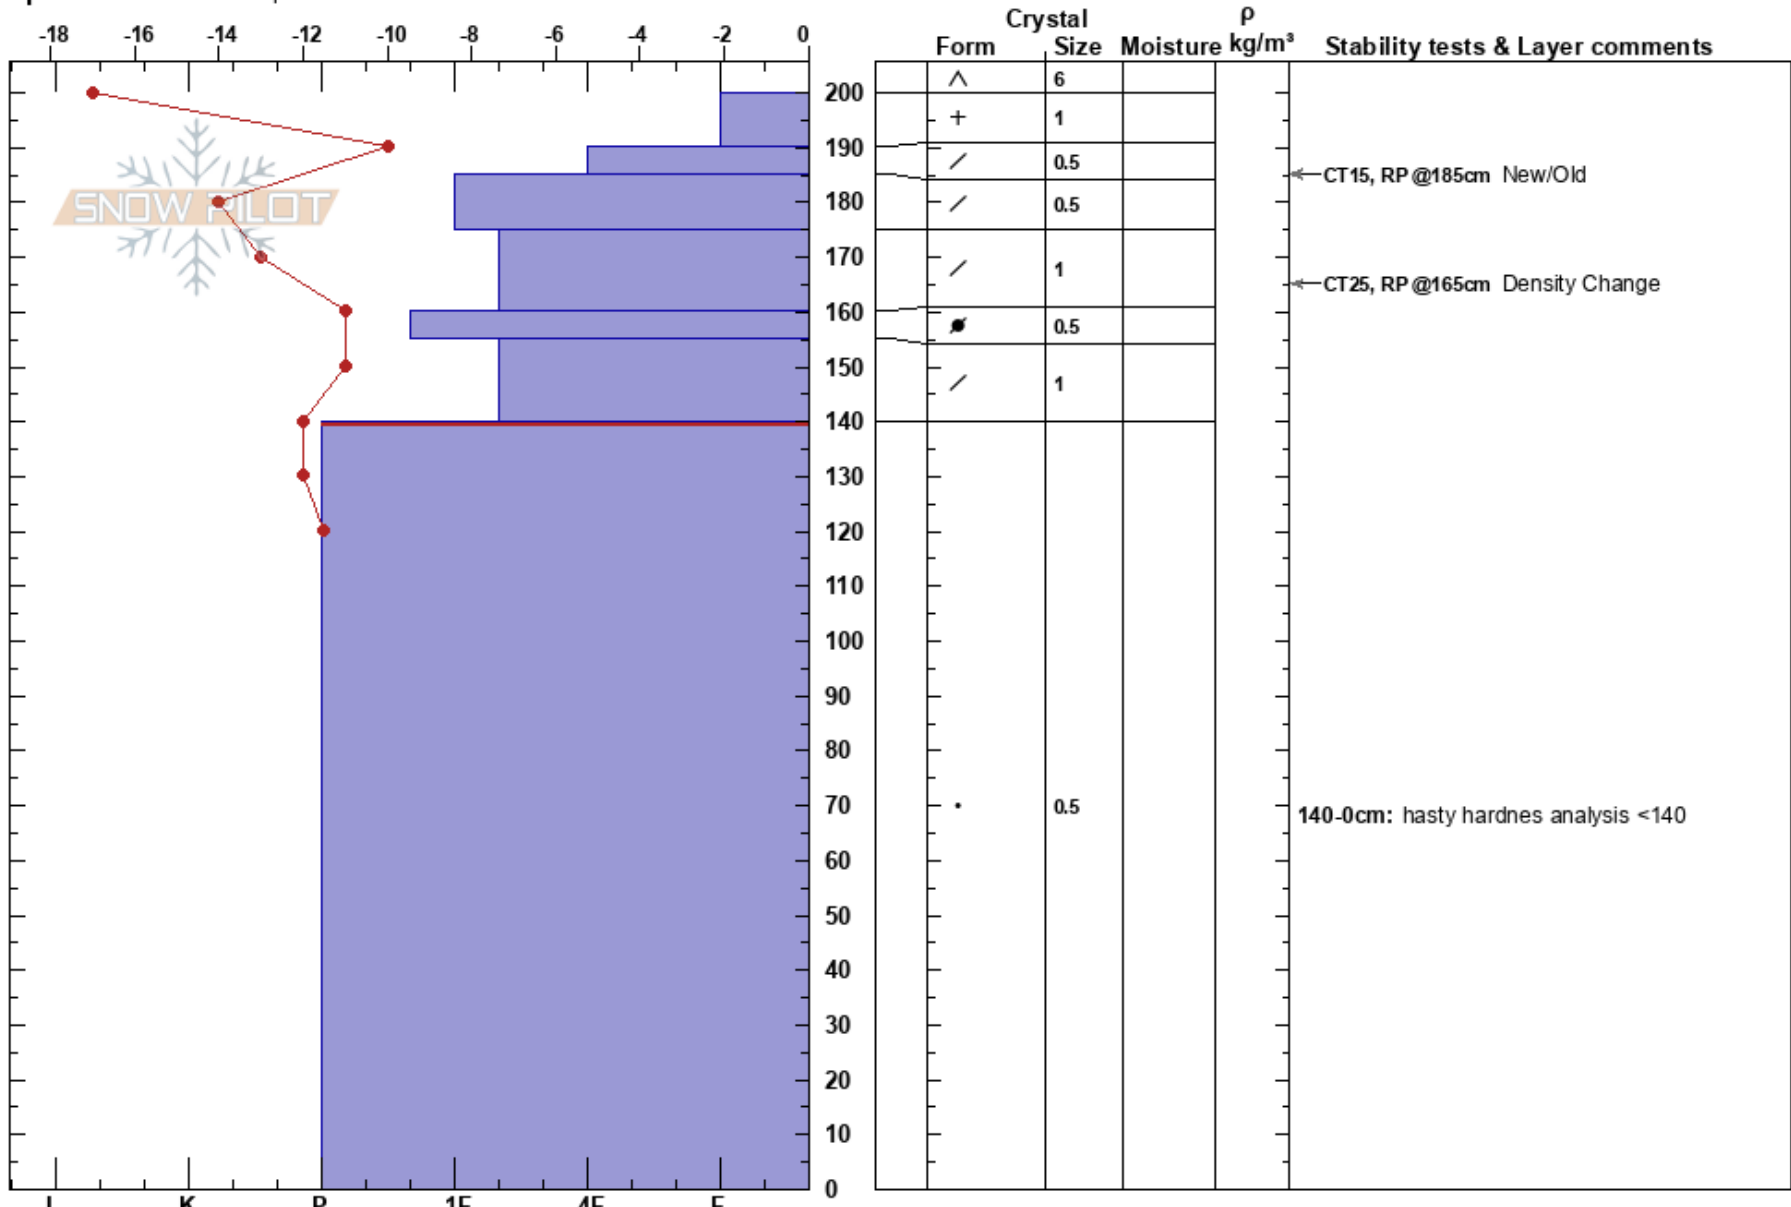

Wortmans - Chugach AK
 Chugach Range
 AK
 Elevation: 5270 ft
 Aspect: 25°
 Specifics: We skied slope

Jordan Cargill
 03/24/2023 - 10:15am
 Co-ord: 06V 565871W 6761343N
 Slope Angle: 28°
 Wind Loading: no

Stability: **HS:200**
 Air Temperature: -11°C
 Sky Cover: CLR
 Precipitation: NO
 Wind: W Light Breeze

PS: 20
 140-0cm: hasty hardnes analysis <140
 140-0cm: Problematic layer

Notes: Did not find bottom of snowpack (over probe length - 300+). Rapid pit - mostly for stability assessment rather than data/trend info gathering. Hasty hardness analysis below 140 (Hamilton - wind/solar event interface). Temps primarily gathered to look for gradient near Hamilton layer to check for near-crust faceting. CTs and profile did not indicate the need for further stability tests.