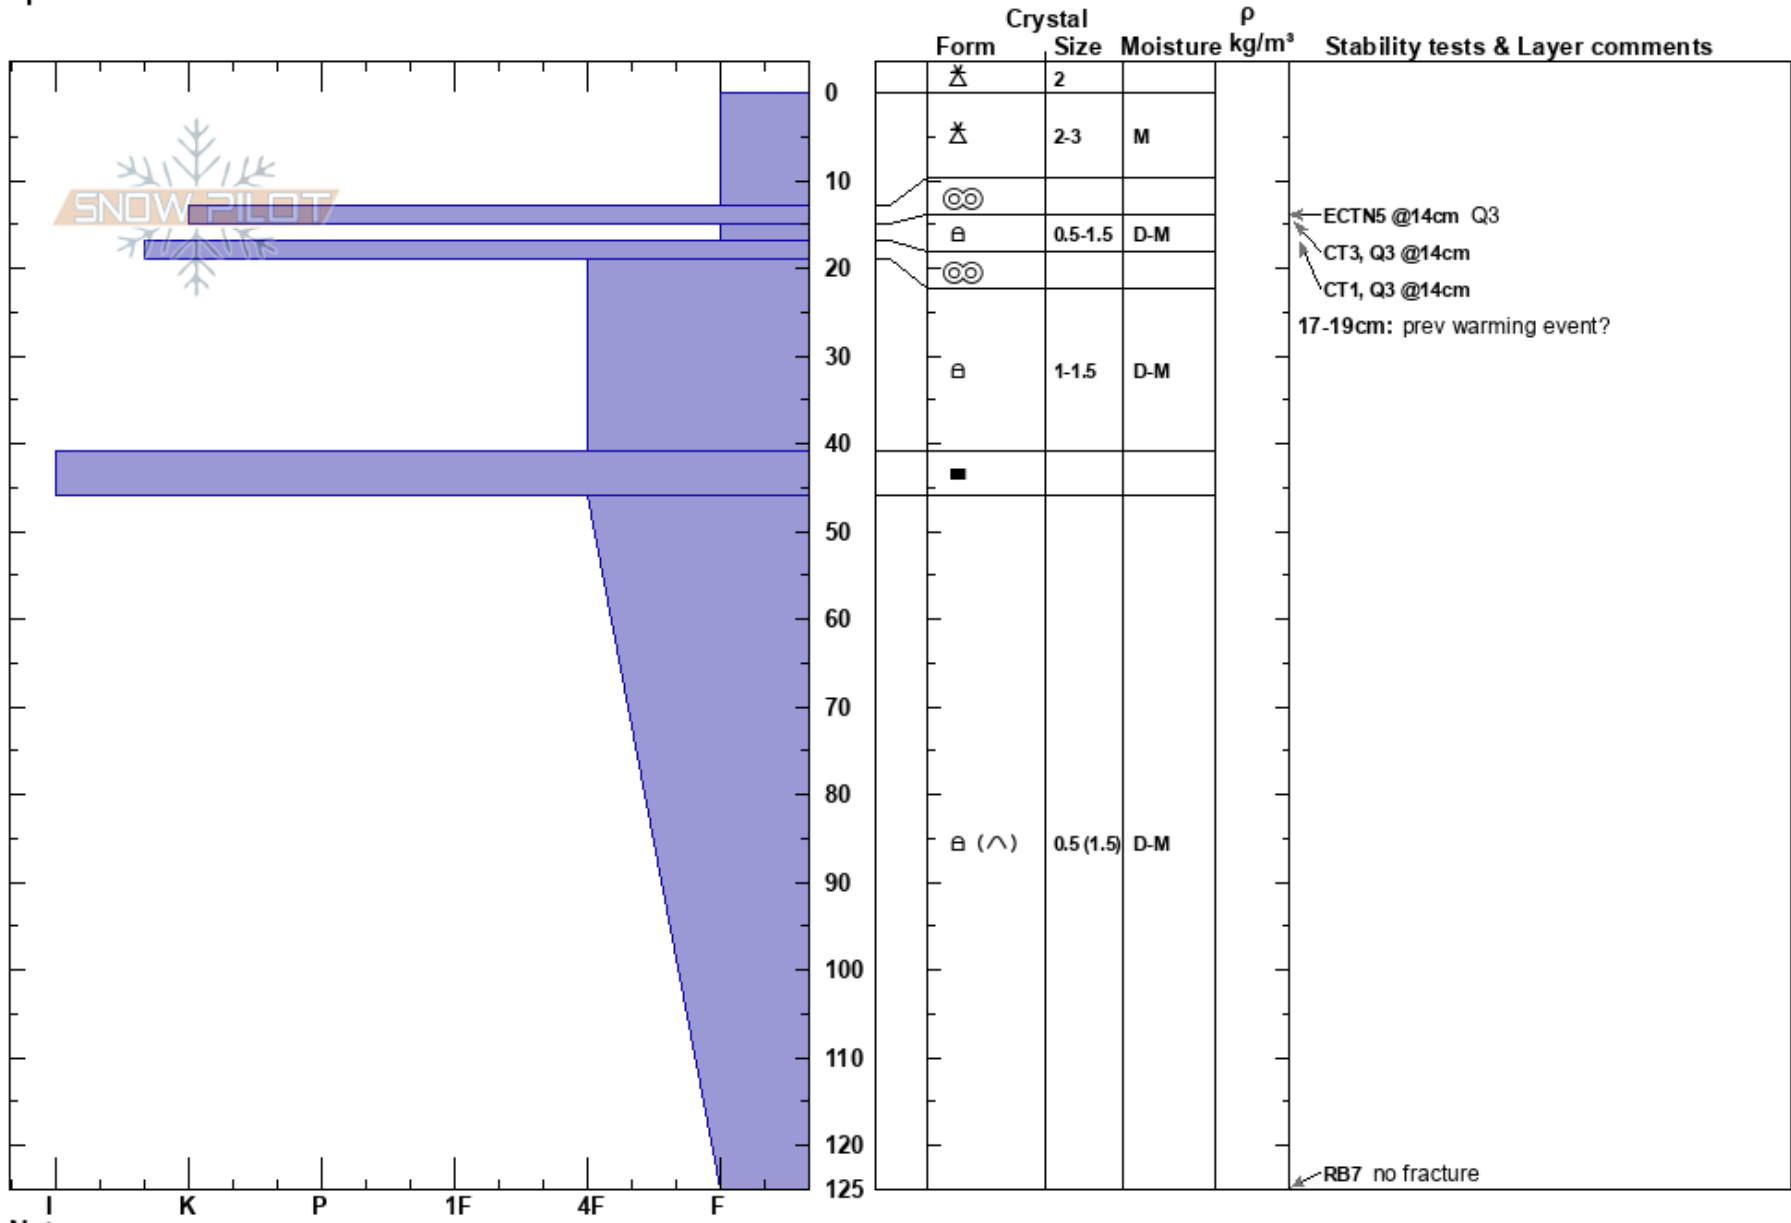

4068SouthAspect
 Hatcher Pass
 AK
 Elevation: 2930 ft
 Aspect: S
 Specifics:

Michael Kerst
 03/24/2023 - 1:00pm
 Co-ord: 61.75689N, -149.26317W
 Slope Angle: 27°
 Wind Loading: yes

Stability:
 Air Temperature: -4°C
 Sky Cover: X
 Precipitation: S2
 Wind: SW Moderate

HS: 125
 PF: 60
 PS: 15
 13-15cm: prev sun effect
 15-17cm: Problematic layer
 17-19cm: prev warming event?

Notes:

← RB7 no fracture