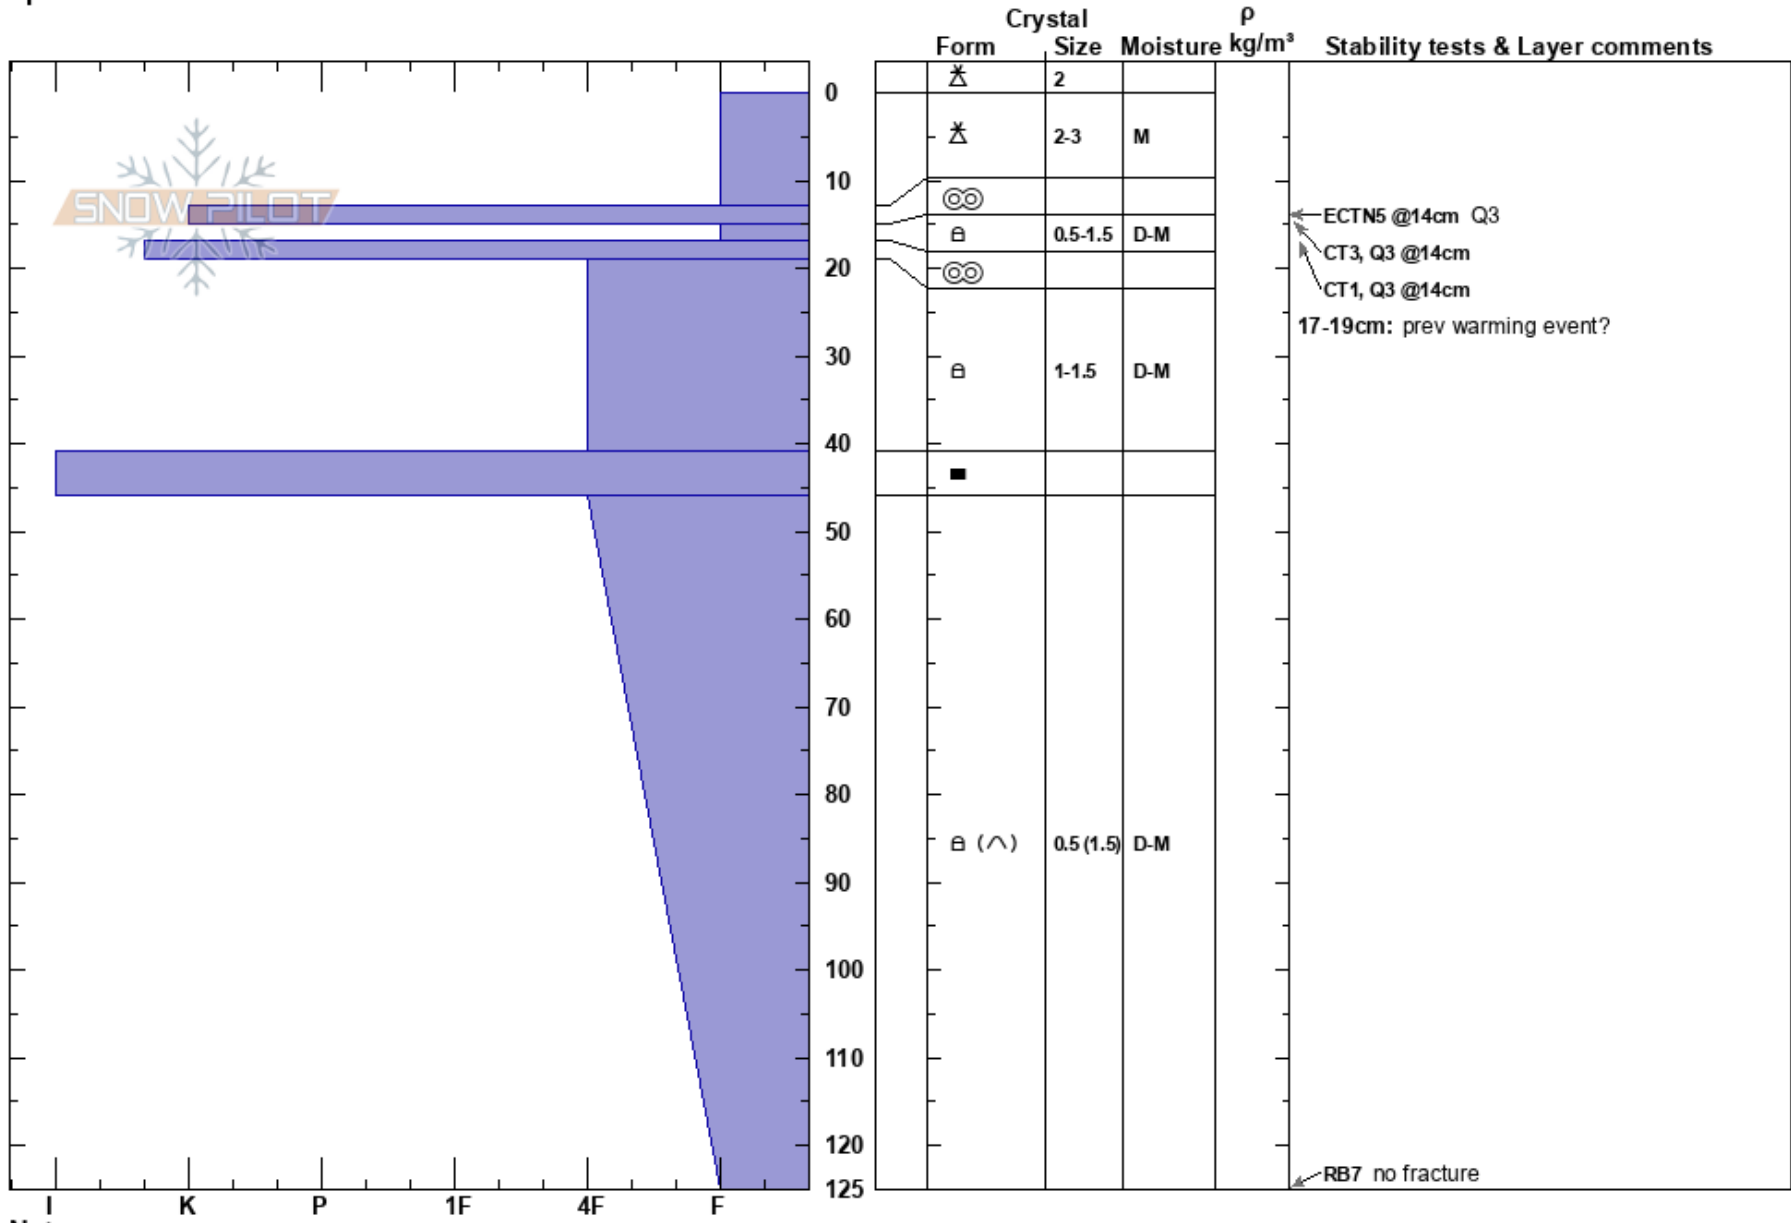

4068SouthAspect
 Hatcher Pass
 AK
 Elevation: 2930 ft
 Aspect: S
 Specifics:

Michael Kerst
 03/24/2023 - 1:00pm
 Co-ord: 61.75689N, -149.26317W
 Slope Angle: 27°
 Wind Loading: yes

Stability: **HS: 125**
 Air Temperature: -4°C **PF: 60**
 Sky Cover: X **PS: 15**
 Precipitation: S2
 Wind: SW Moderate
 Layer Notes:
 13-15cm: prev sun effect
 15-17cm: Problematic layer
 17-19cm: prev warming event?